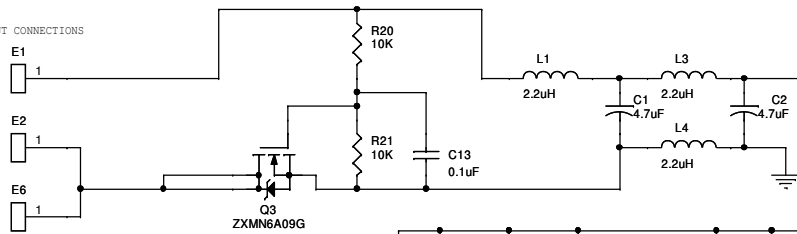

DC INPUT CONNECTIONS

DC OUTPUT CONNECTIONS

**KINNEY INDUSTRIES, INC.**

Title		
Handheld DC Adapter		
Size	Document Number	Rev
B	12050-4101	1
Date:	Wednesday, June 15, 2011	Sheet 1 of 1