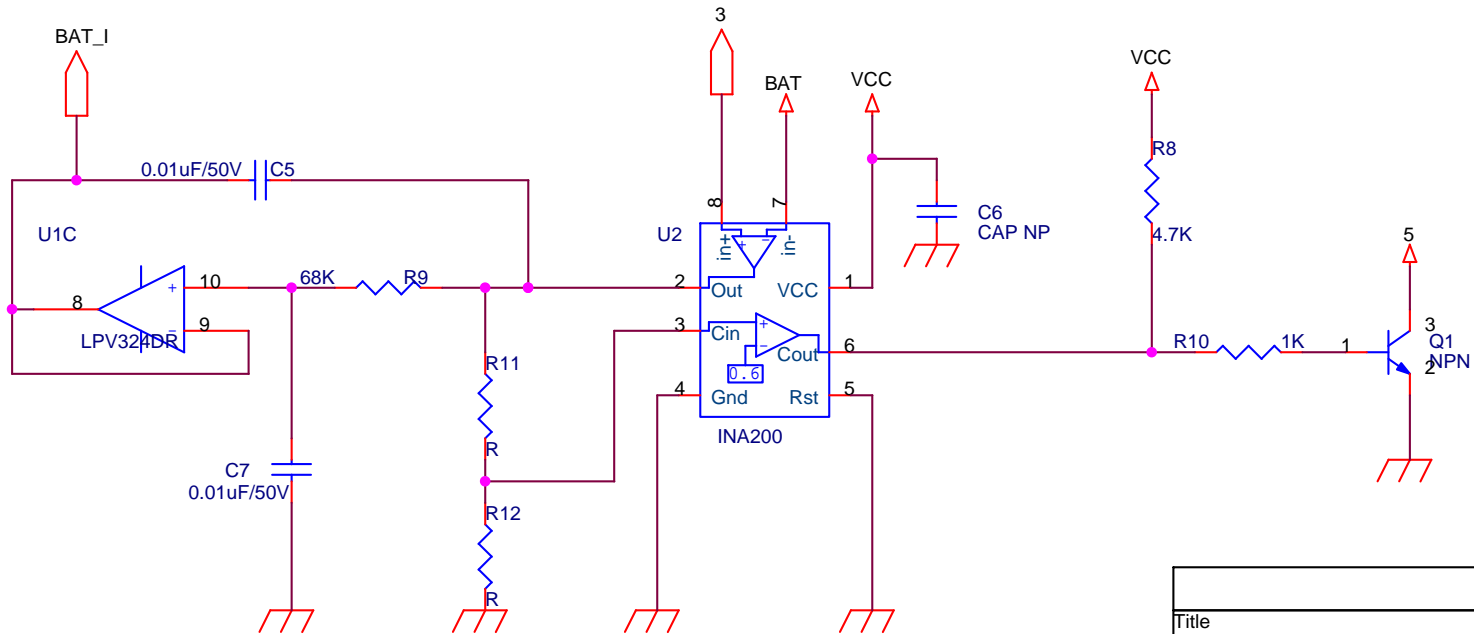

### VCC Section

Title		
24/12V DC-DC Converter		
Size	Document Number	Rev
A	<Doc>	000
Date:	Monday, July 25, 2011	Sheet 3 of 4

## Battery Voltage Measurement

## Battery Current Measurement

Title		
<Title>		
Size	Document Number	Rev
A	<Doc>	<Rev Code>
Date:	Monday, July 25, 2011	Sheet 1 of 4

Title		
<Title>		
Size	Document Number	Rev
A	<Doc>	0
Date:	Monday, July 25, 2011	Sheet 2 of 4

## PV Current Measurement

Title		
<Title>		
Size	Document Number	Rev
A	<Doc>	<Rev Code>
Date:	Monday, July 25, 2011	Sheet 4 of 4