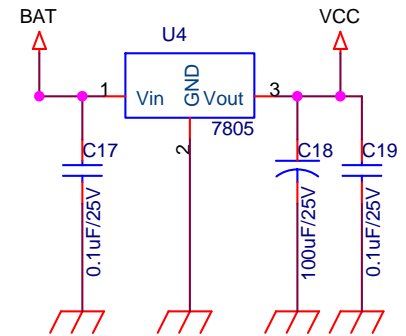

### VCC Section

Title		
24/12V DC-DC Converter		
Size	Document Number	Rev
A	<Doc>	000
Date:	Monday, July 25, 2011	Sheet 3 of 4

## Battery Voltage Measurement

## PV Voltage Measurement