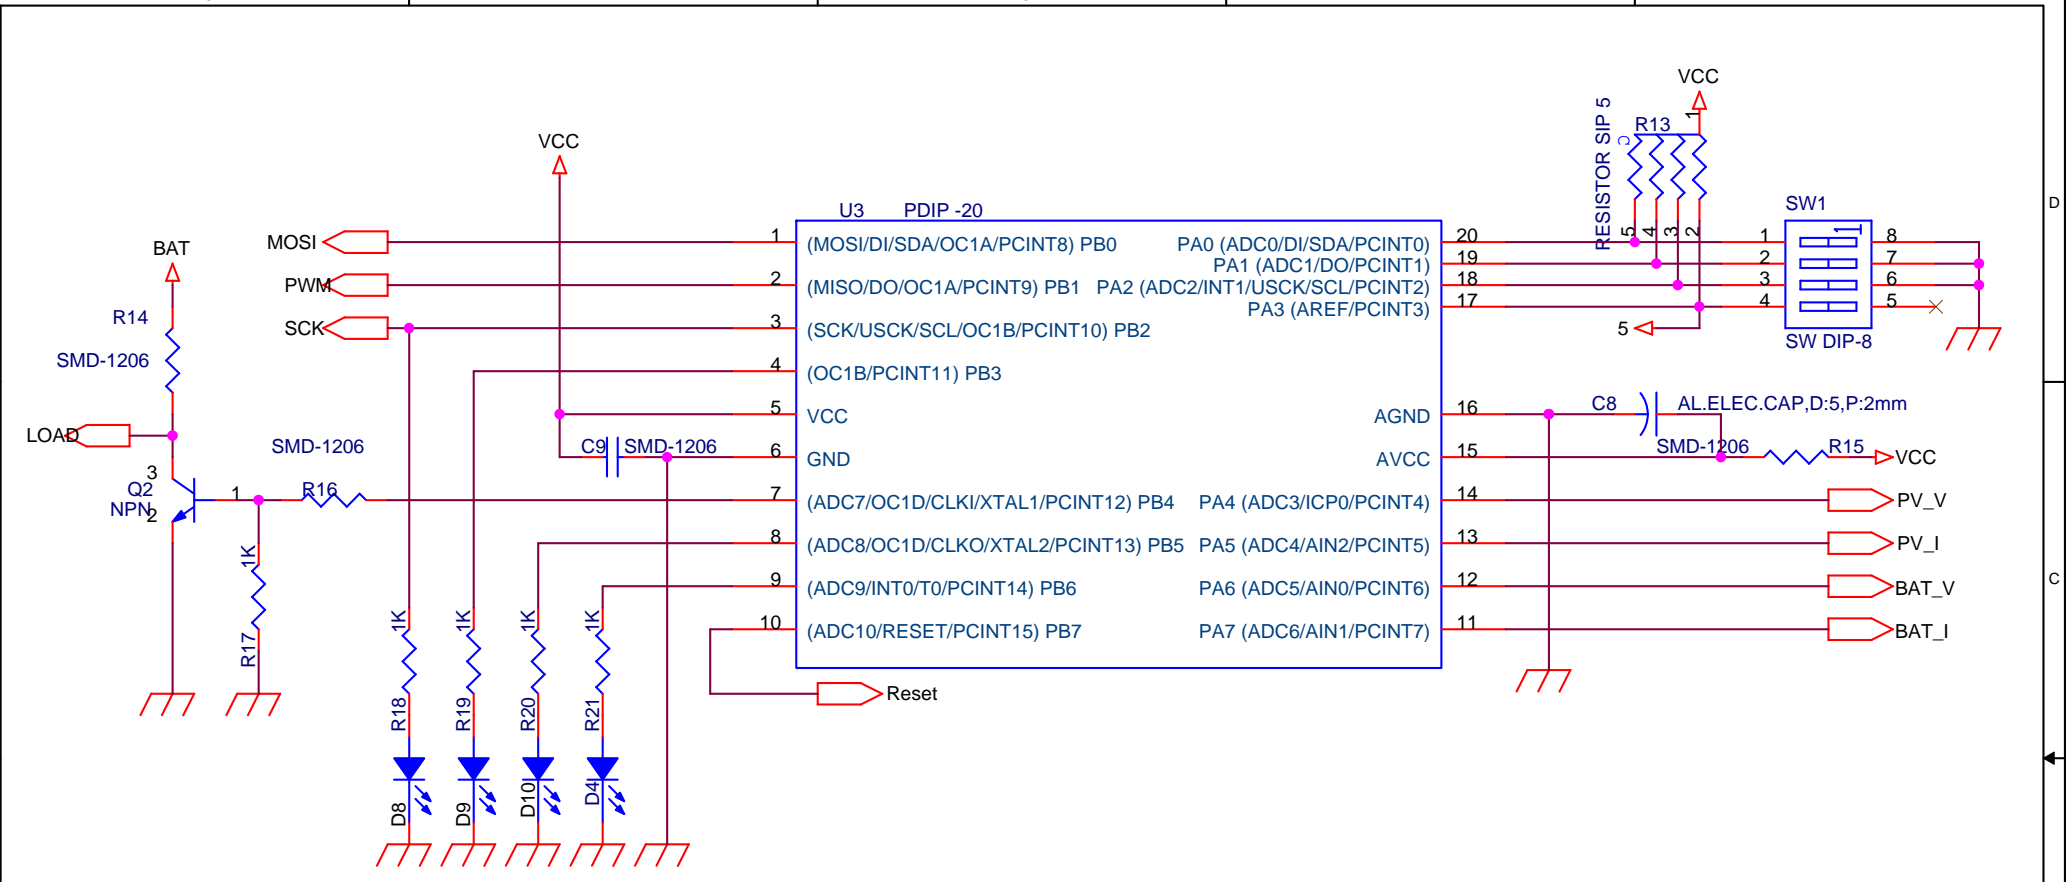

### VCC Section

Title		
24/12V DC-DC Converter		
Size	Document Number	Rev
A	<Doc>	000
Date:	Monday, July 25, 2011	Sheet 3 of 4

## Battery Voltage Measurement

## Battery Current Measurement

Title		
<Title>		
Size	Document Number	Rev
A	<Doc>	<Rev Code>
Date:	Monday, July 25, 2011	Sheet 1 of 4

Title		
<Title>		
Size	Document Number	Rev
A	<Doc>	0
Date:	Monday, July 25, 2011	Sheet 2 of 4

## PV Current Measurement

Title		
<Title>		
Size	Document Number	Rev
A	<Doc>	<Rev Code>
Date:	Monday, July 25, 2011	Sheet 4 of 4