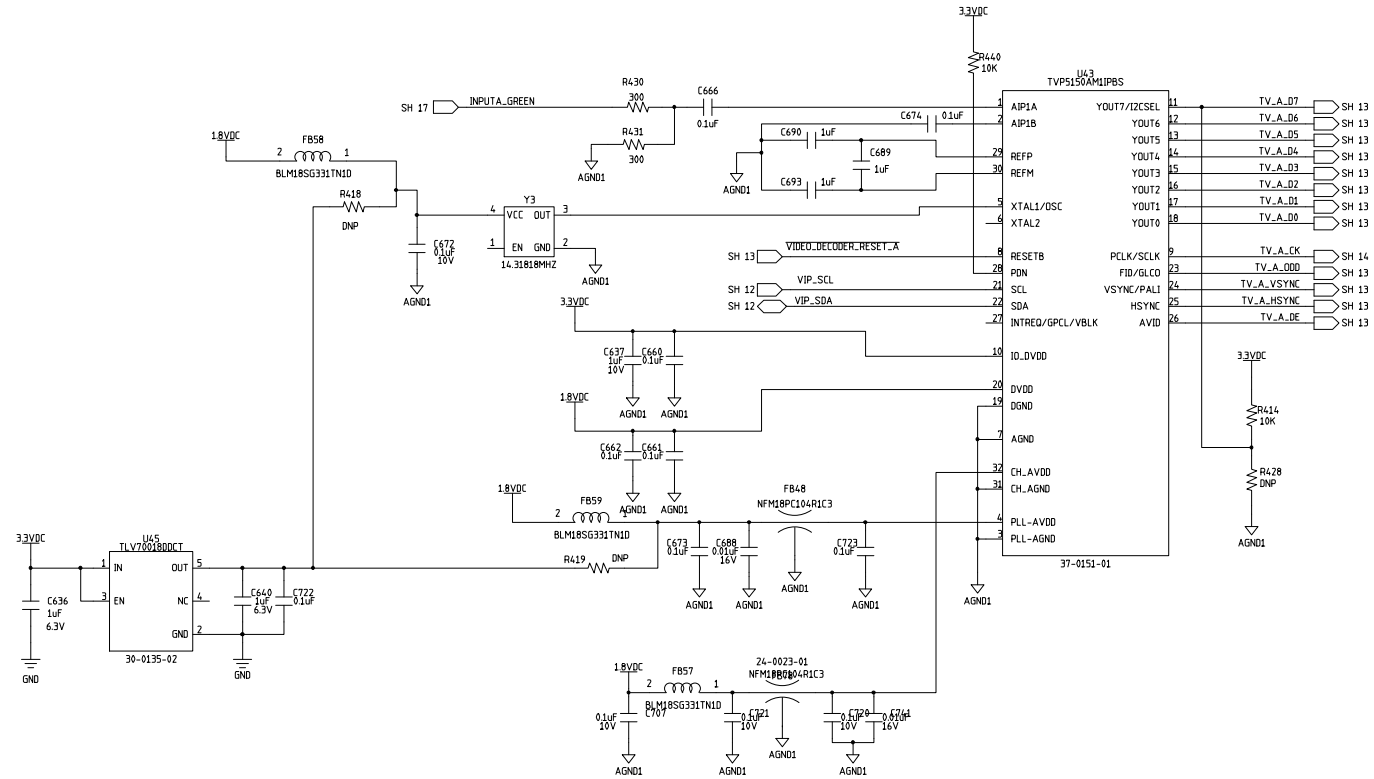

4

3

2

1

REVISIONS			
REV	DESCRIPTION	DATE	APPROVED

TV DECODER A

SIZE B	CODE IDENT.	DWG NO 10-0137-00	REV A
SCALE -		SHEET 18 OF 24	

4

3

2

1