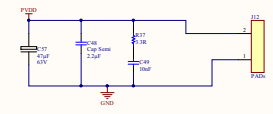

About 5 Volt here, short to ground to release Reset

Assemble R1XX for BT (stereo) mode  
Assemble R2XX for PBTL (mono) mode

Rev	Number	Revision
A1	2006/2010	
DATE	2006/2010	DATE
C:\Documents and Settings\user\Desktop\BT-1000\BT-1000		