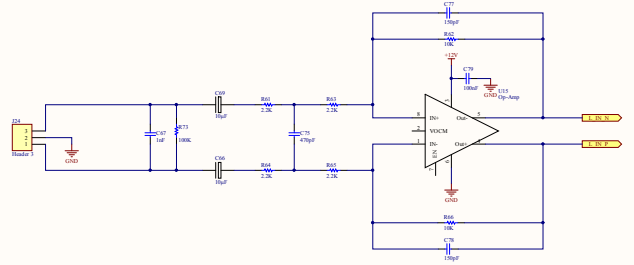

About 5 Volt here, short to ground to release Reset

Assemble R1XX for BT (stereo) mode  
Assemble R2XX for PBTL (mono) mode

Rev	Number	Revision
A1	2006/2010	
DATE	2006/2010	DATE
C:\Documents and Settings\user\Desktop\BT-1000\BT-1000		