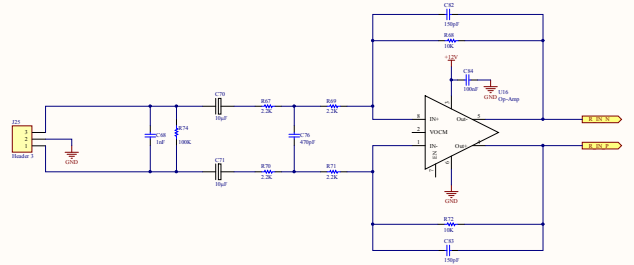

About 5 Volt here, short to ground to release Reset

Assemble R1XX for BT (stereo) mode  
Assemble R2XX for PBTL (mono) mode

Rev	Number	Revision
A1	2006/2010	
DATE	2006/2010	DATE
C:\Documents and Settings\user\Desktop\BT-1000\BT-1000		