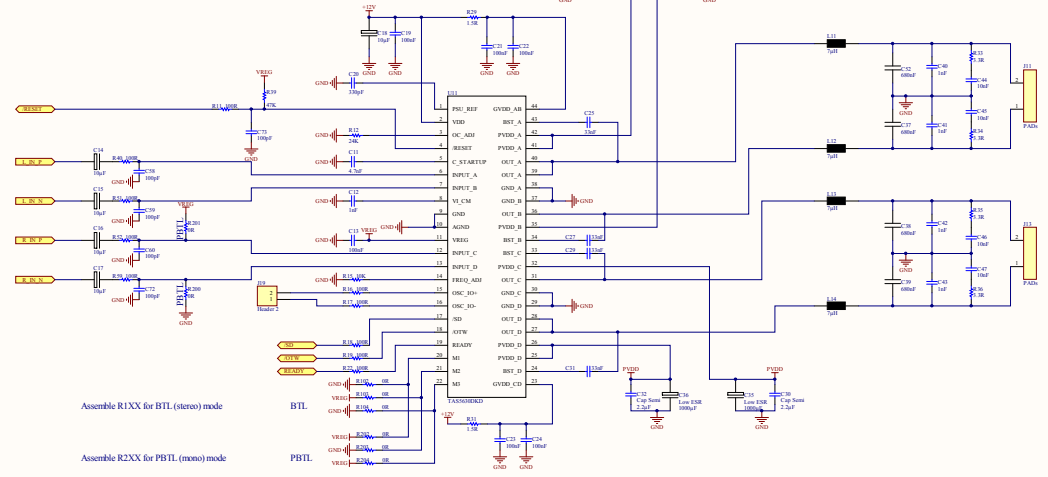

About 5 Volt here, short to ground to release Reset

Assemble R1XX for BT (stereo) mode  
Assemble R2XX for PBTL (mono) mode

Rev	Number	Revision
A1	2006/2010	
DATE	2006/2010	DATE
C:\Documents and Settings\user\Desktop\BT-1000\BT-1000		