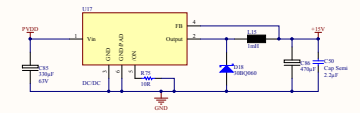

About 5 Volt here, short to ground to release Reset

Assemble R1XX for BT (stereo) mode  
Assemble R2XX for PBTL (mono) mode

Rev	Number	Revision
A1	2006/2010	
DATE	2006/2010	DATE
C:\Documents and Settings\user\Desktop\BT-1000\BT-1000		