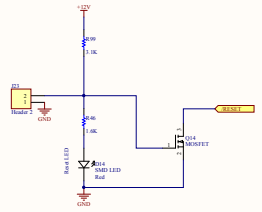

About 5 Volt here, short to ground to release Reset

Assemble R1XX for BT (stereo) mode  
Assemble R2XX for PBTL (mono) mode

Rev	Number	Revision
A1	2006/2010	
DATE	2006/2010	DATE
C:\Documents and Settings\user\Desktop\BT-1000\BT-1000		