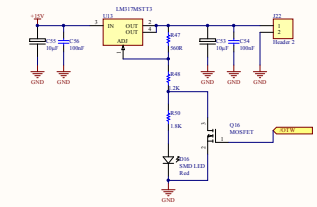

About 5 Volt here, short to ground to release Reset

Assemble R1XX for BT (stereo) mode  
Assemble R2XX for PBTL (mono) mode

Rev	Number	Revision
A1	2006/2010	
DATE	2006/2010	DATE
C:\Documents and Settings\user\Desktop\BT-1000\BT-1000		