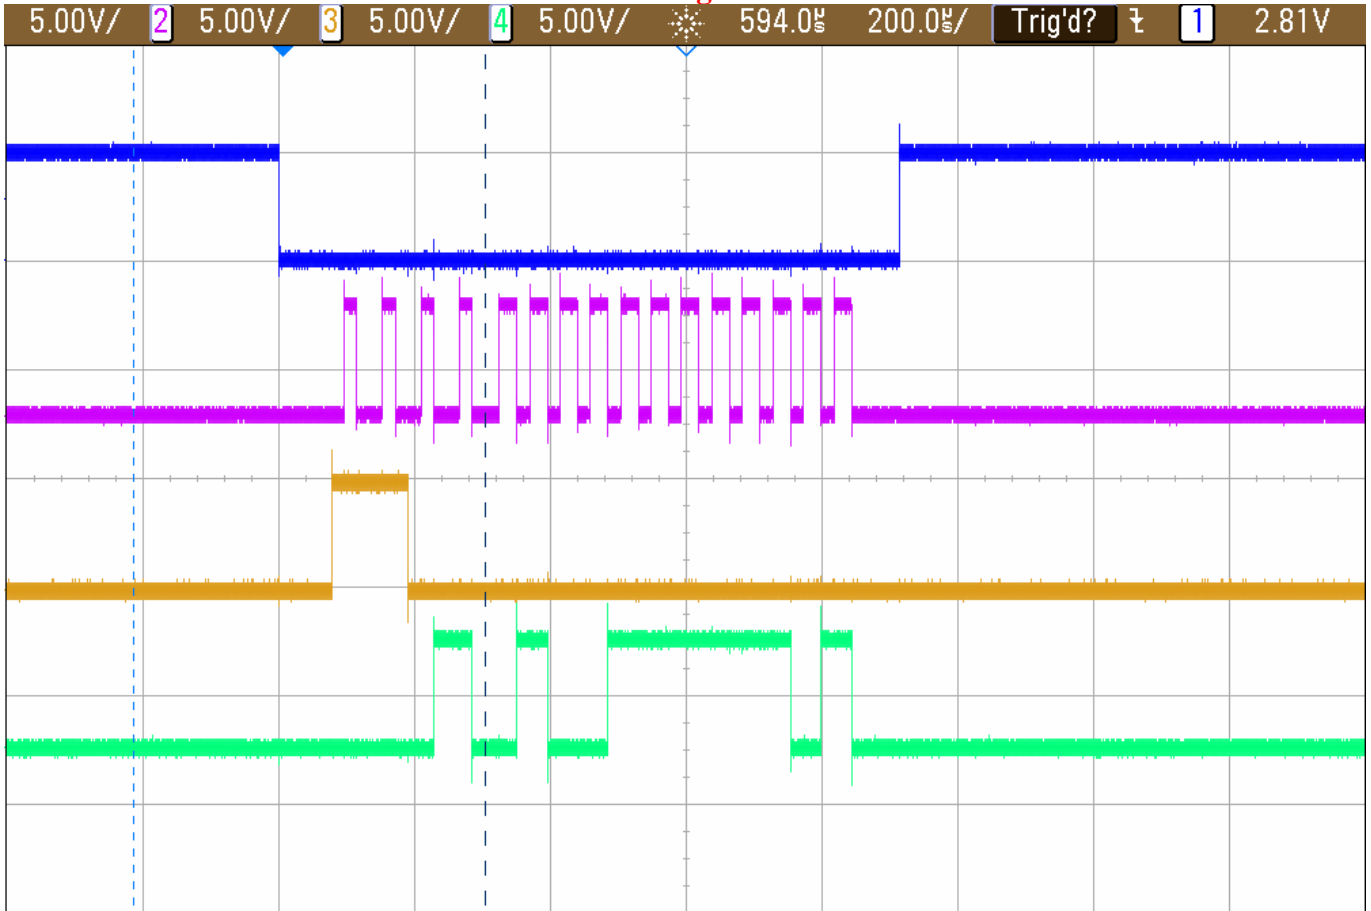

Read Config : 0x4FD

1st Read Ch 1 : 0x0940 for 396 mV

2nd Read Ch 1 : 0x0850 for 396 mV

3rd Read Ch 1 : 0x0900 for 396 mV

4th Read Ch 1 : 0x08f0 for 396 mV

5th Read Ch 1 : 0x0920 for 396 mV