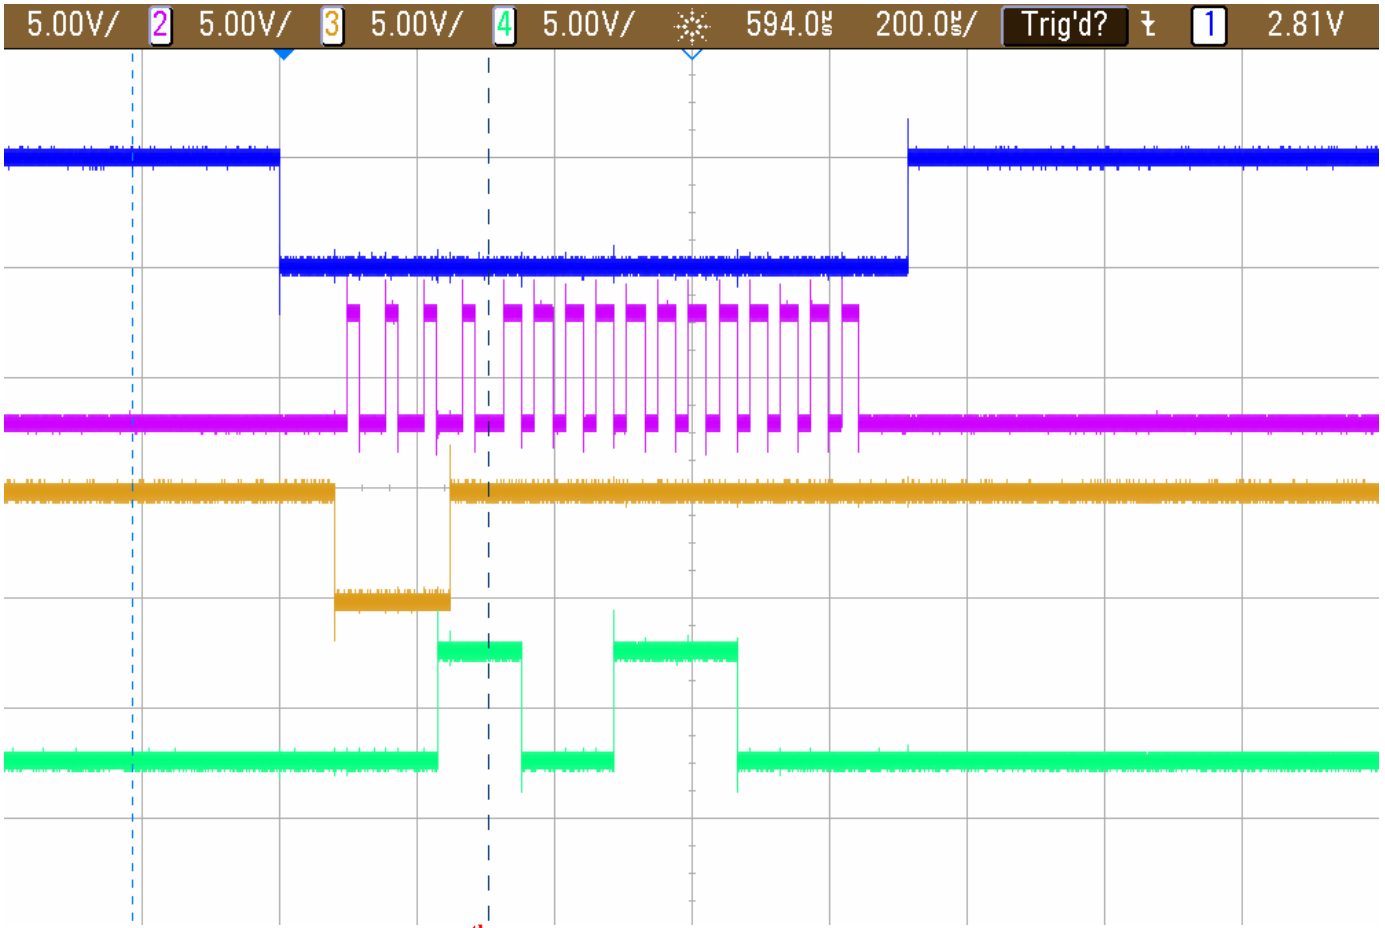

Read Config : 0x4FD

1st Read Ch 1 : 0x0940 for 396 mV

2nd Read Ch 1 : 0x0850 for 396 mV

3rd Read Ch 1 : 0x0900 for 396 mV

4th Read Ch 1 : 0x08f0 for 396 mV

5th Read Ch 1 : 0x0920 for 396 mV