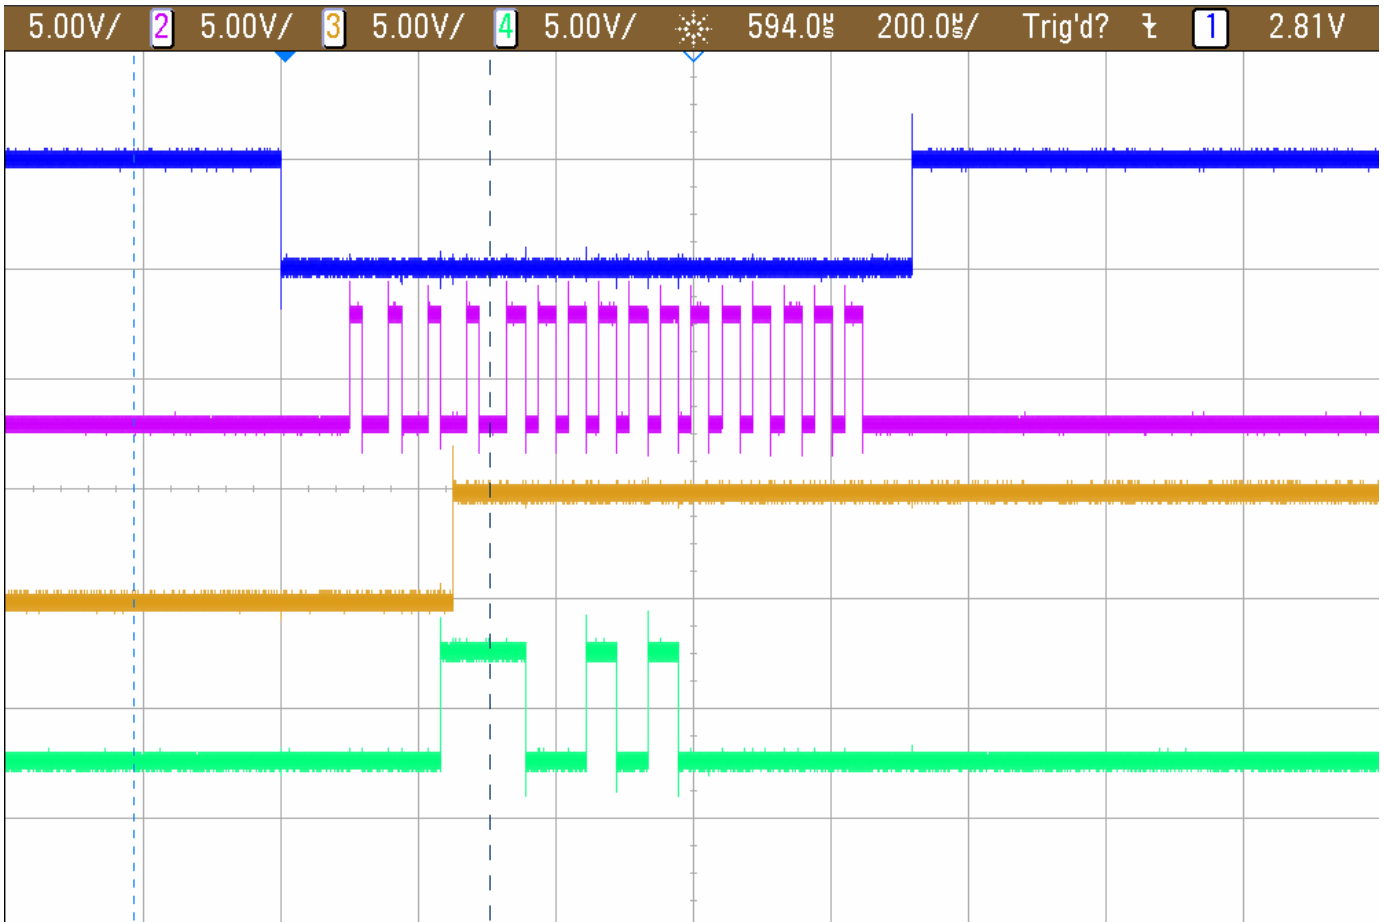

Read Config : 0x4FD

1st Read Ch 1 : 0x0940 for 396 mV

2nd Read Ch 1 : 0x0850 for 396 mV

3rd Read Ch 1 : 0x0900 for 396 mV

4th Read Ch 1 : 0x08f0 for 396 mV

5th Read Ch 1 : 0x0920 for 396 mV