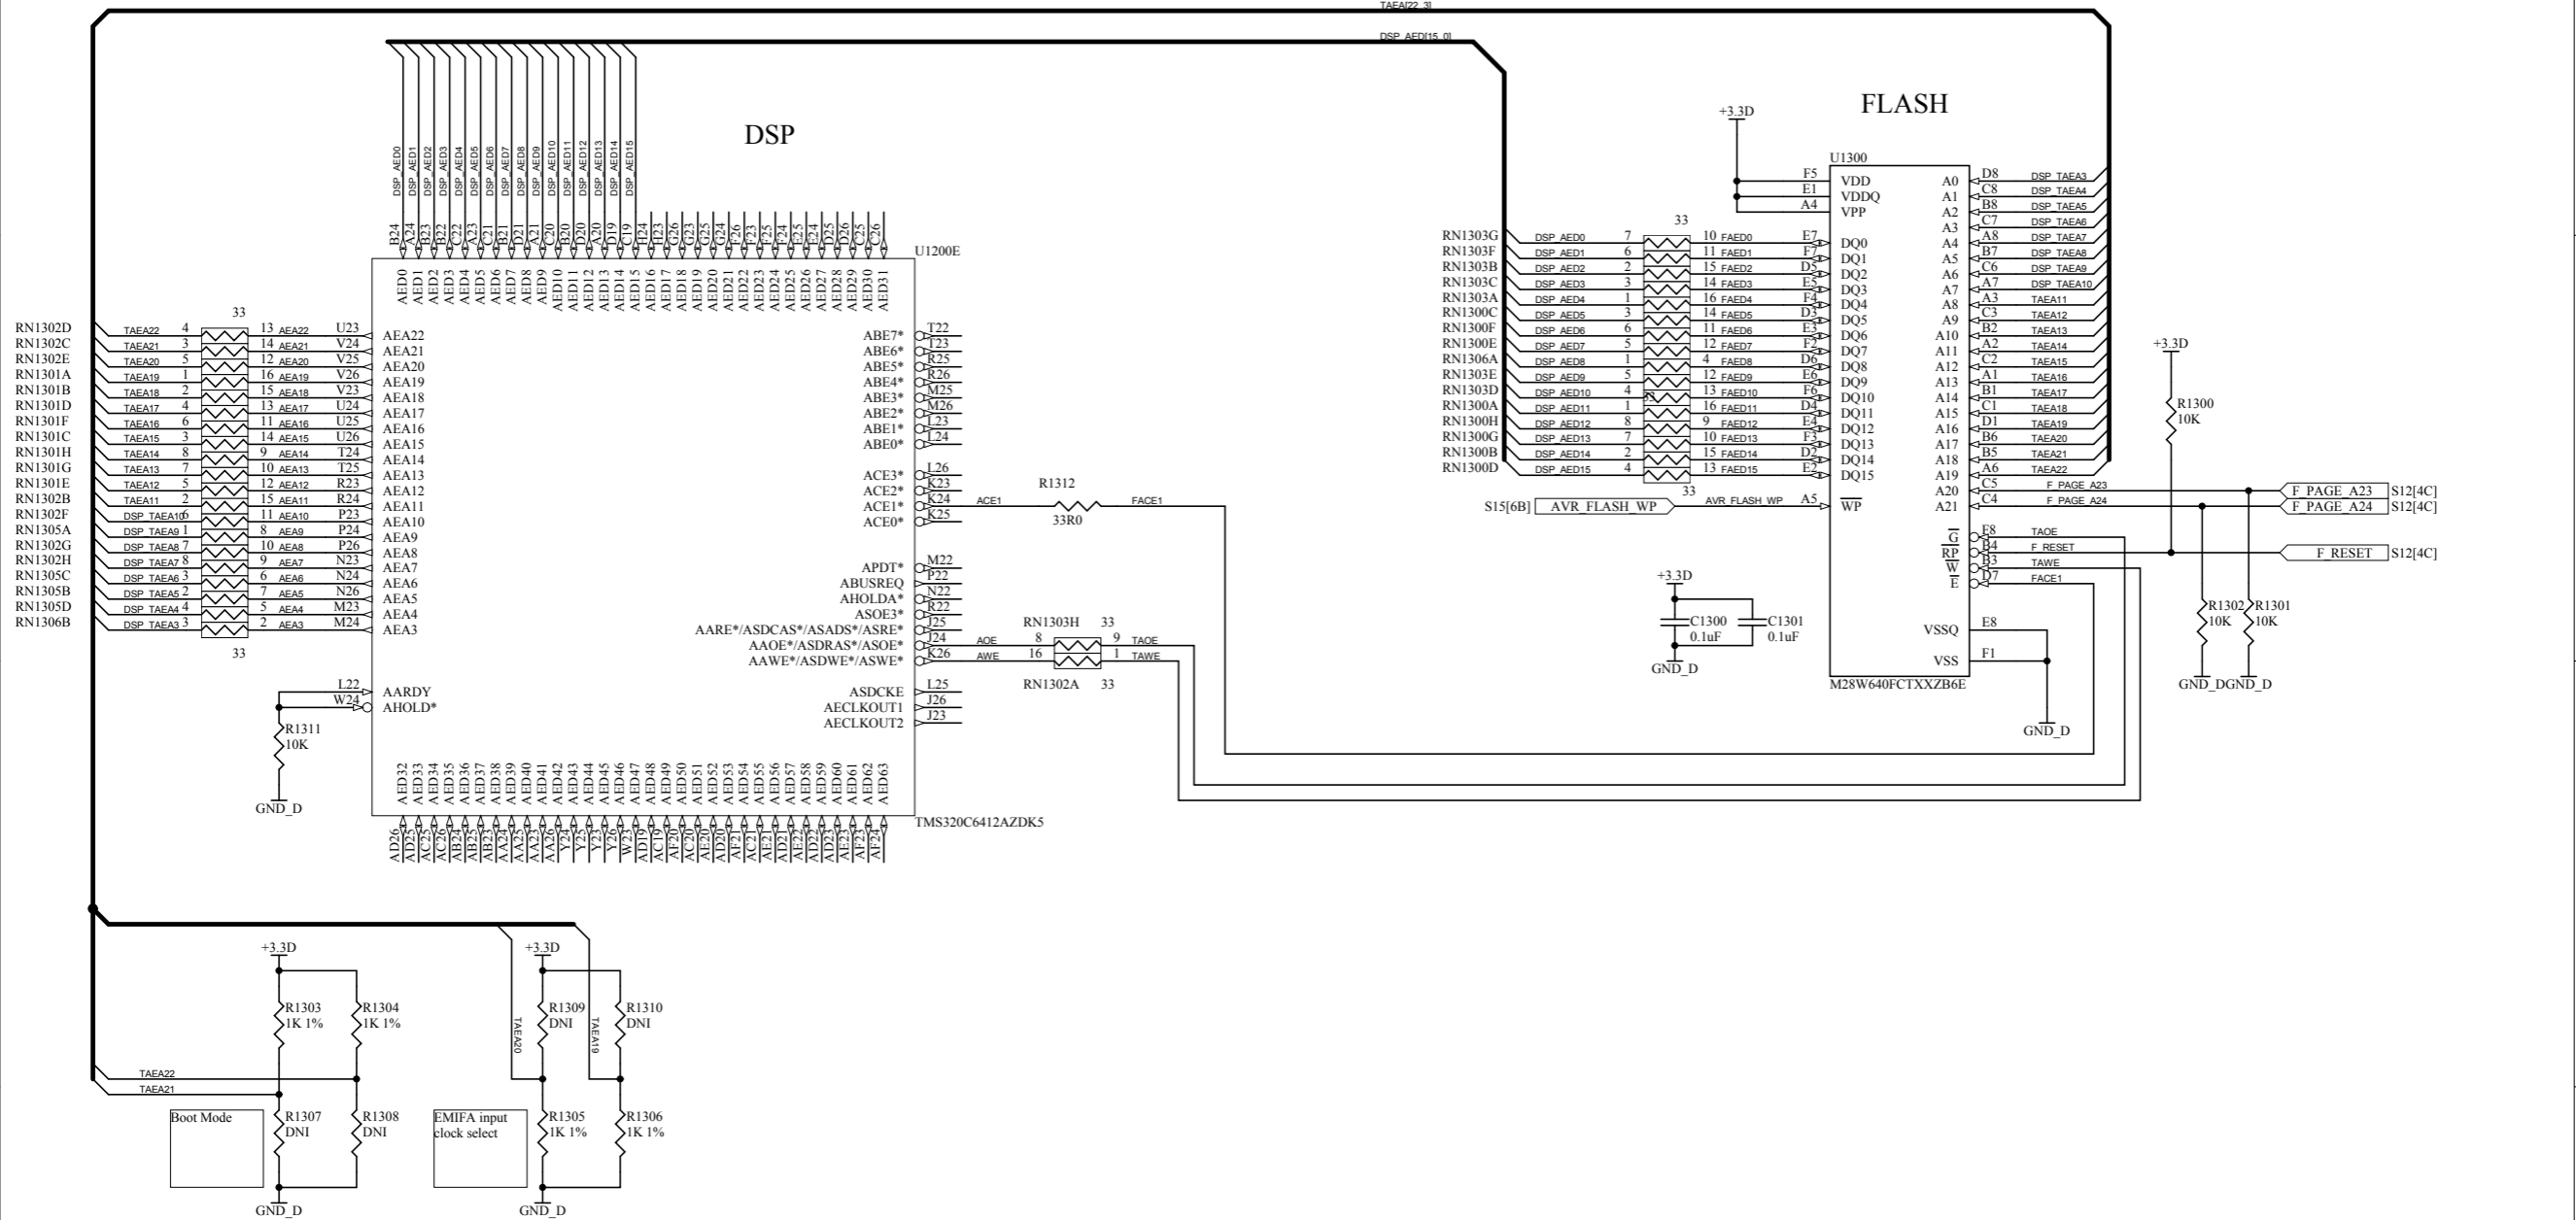

DSP

U1200A
TMS320C6412AZDK5

DSP

U1200D

DSP CONFIGURATION & AUDIO/GP IO

There is a Ethernet MAC, Management Data Input/Output (MDIO), and PCI bus interface.

SIZE	DRAWING TITLE:		
TABLOID	SCH, AVC ENCODER, I/O, (ASIC)		
SCALE:	N / A		
N / A	DRAWING NO.:	100-S0433X4	
	DATE:	3/18/2010	SHEET: 12 OF 16
			REV X4
CADD FILE:			

COBHAM
GMS
Cobham surveillance
T: 760-496-0055
F: 760-496-0057
www.cobham.com/gms

DSP FLASH INTERFACE

SIZE	DRAWING TITLE:		
TABLOID	SCH, AVC ENCODER, I/O, (ASIC)		
SCALE:	N / A		
N / A	DRAWING NO.:	100-S0433X4	
	DATE:	3/18/2010	SHEET: 13 OF 16
			REV X4
CADD FILE:			