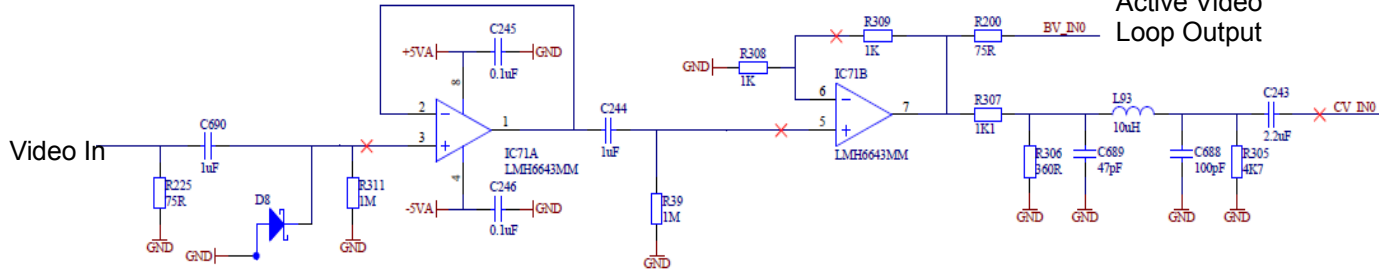

Active Video Loop Output

Video to
TVP5154
AIP1A(pin 2)