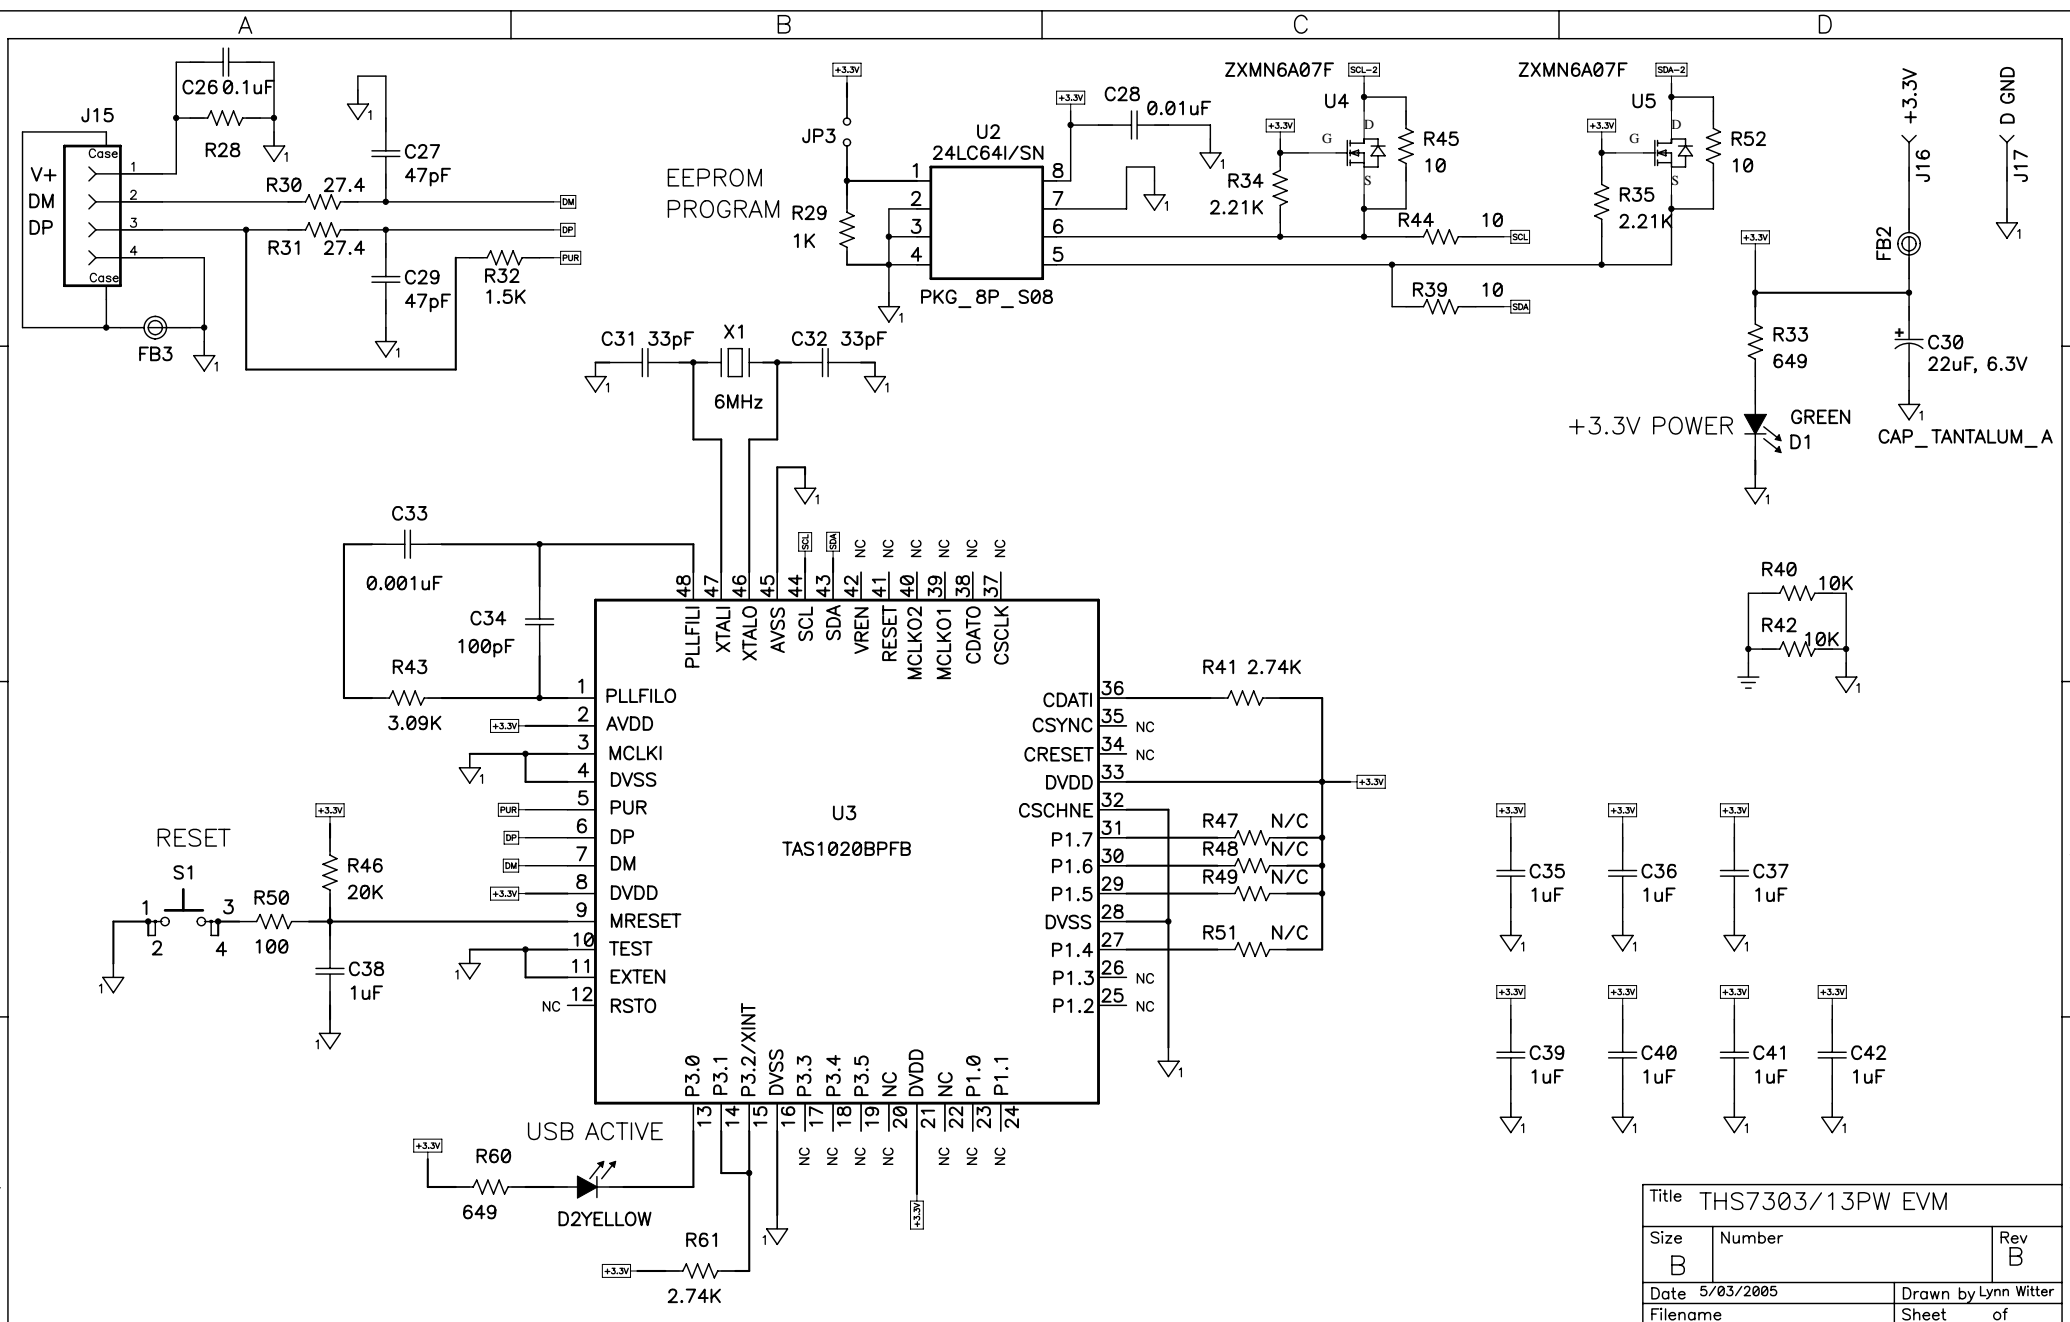

Title THS7303/13PW EVB		
Size B	Number	Rev B
Date 5/03/2005	Drawn by Lynn Witter	
Filename	Sheet of	

Title THS7303/13PW EVB		
Size B	Number	Rev B
Date 5/03/2005	Drawn by Lynn Witter	
Filename	Sheet of	