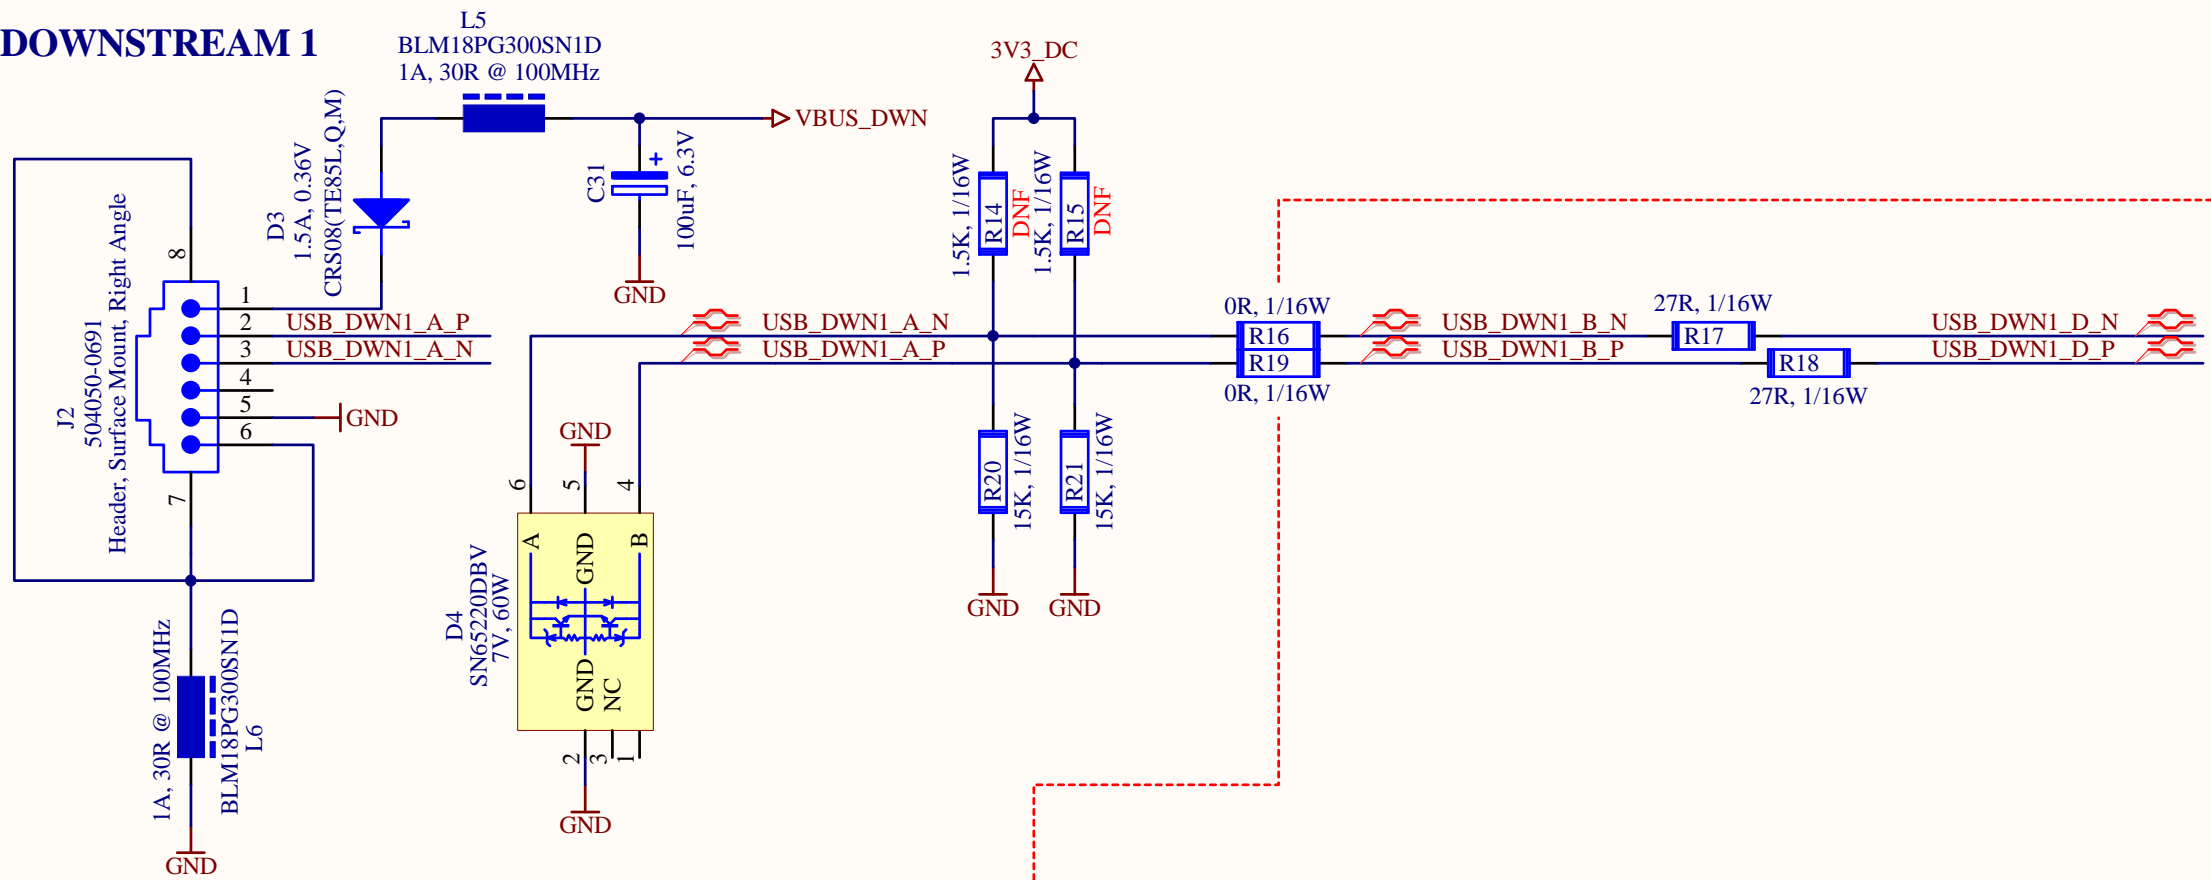

**TABLET  
FULL SPEED USB**

**DOWNSTREAM 1**

**TABLET**

**RF SHIELD**

**DOWNSTREAM 3  
UART USB BRIDGE  
LOW SPEED USB**