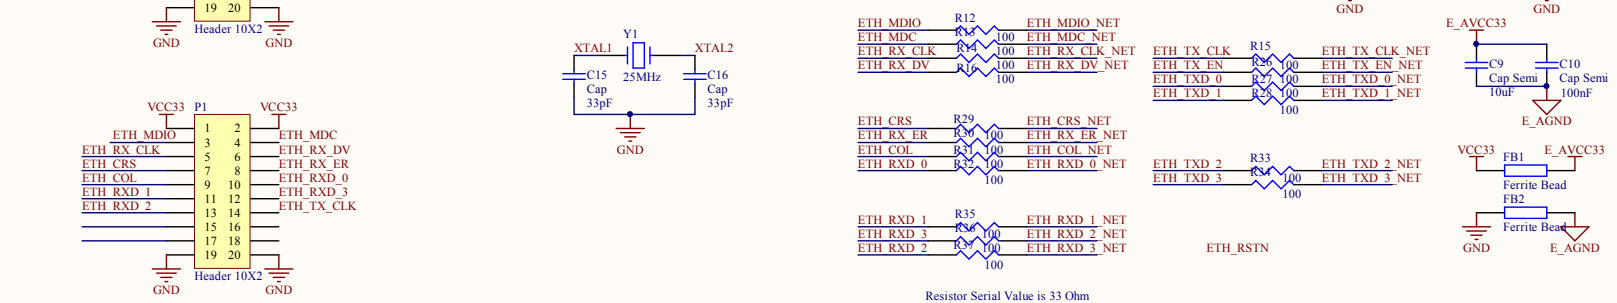

ETHERNET DP83848C

Phy Address	RMII mode:
J3 Address	Populate J & Oscillator.
0 1	Remove C15, C16, & Crystal
1 3	

Project : *		Cannot open file .\template file\pictures\logo vs.JPG	
Title : *			
Date: 20/12/2012	Size: A3	Ver: *	
Sheet * of *		Drawn By : *	
		Checked By: *	