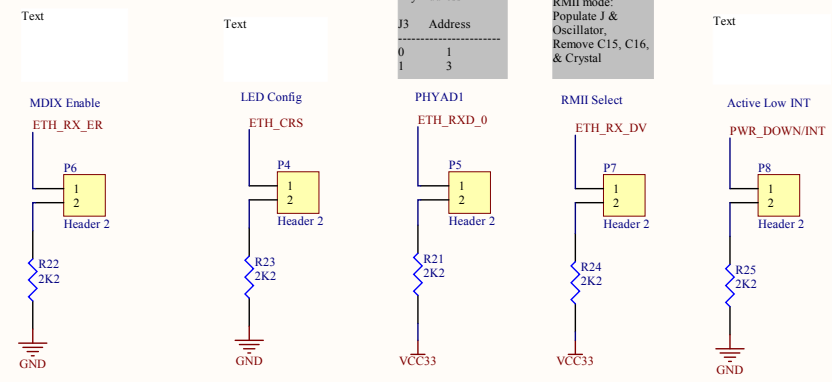

ETHERNET DP83848C

Phy Address	RMII mode:
J3 Address	Populate J & Oscillator.
0 1	Remove C15, C16, & Crystal
1 3	

Project : *		Cannot open file .\template file\pictures\logo vs.JPG	
Title : *			
Date: 20/12/2012	Size: A3	Ver: *	
Sheet * of *		Drawn By : *	
		Checked By: *	