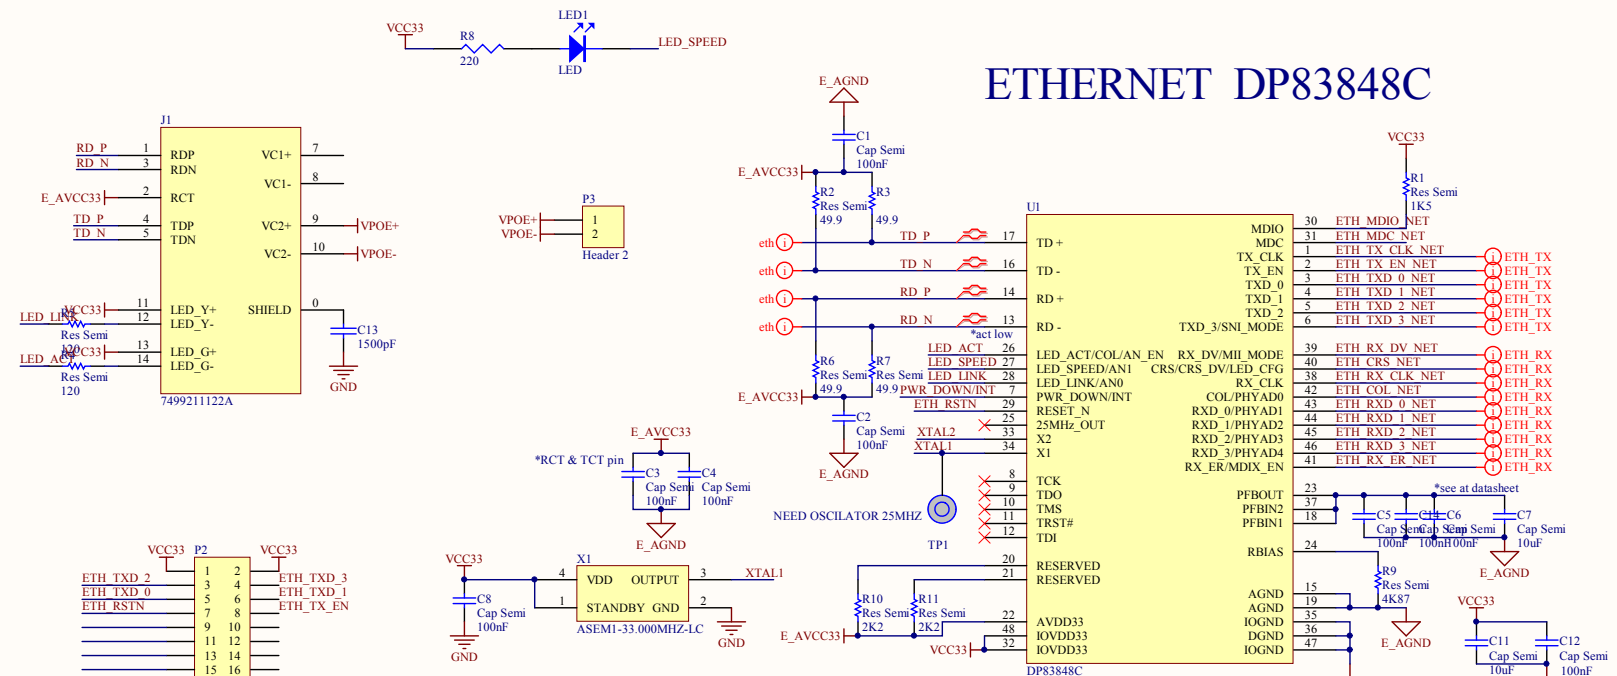

ETHERNET DP83848C

Phy Address	RMII mode:
J3 Address	Populate J & Oscillator.
0 1	Remove C15, C16, & Crystal
1 3	

Project : *		Cannot open file .\template file\pictures\logo vs.JPG	
Title : *			
Date: 20/12/2012	Size: A3	Ver: *	
Sheet * of *		Drawn By : *	
		Checked By: *	