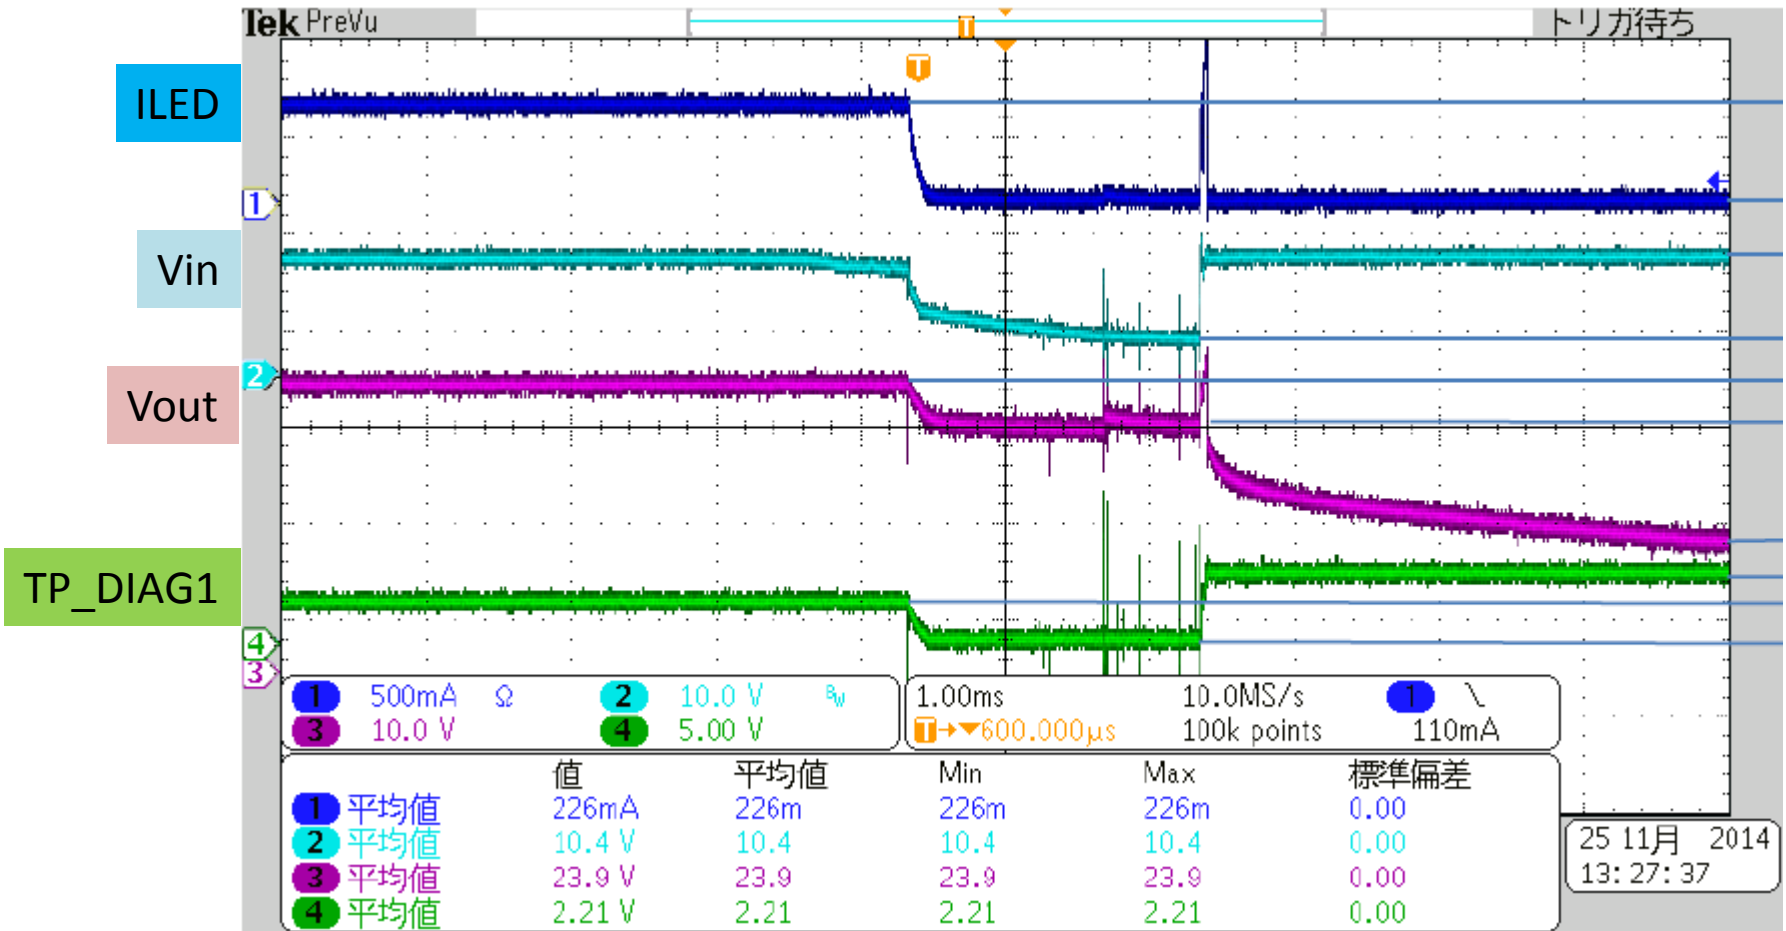

TPS9260x EVM Waveform

TPS9260x EVM RC Filter