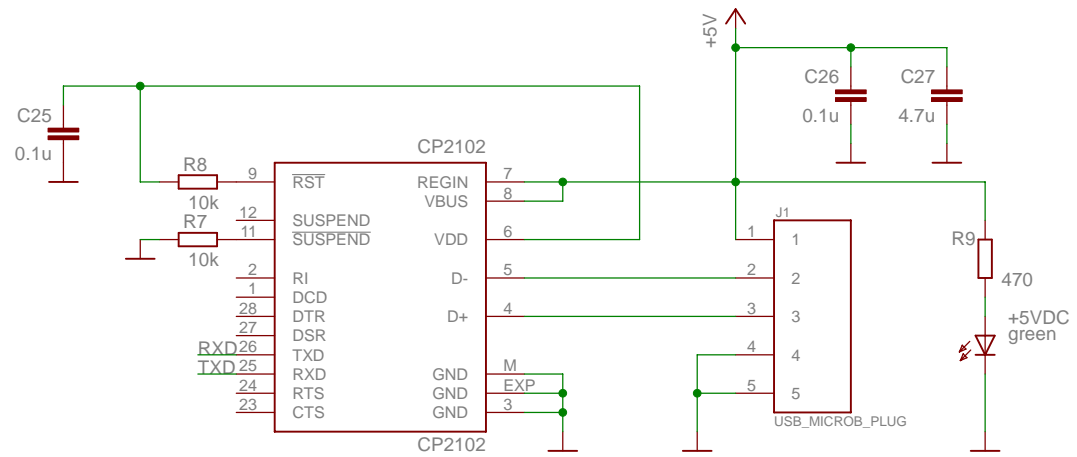

TITLE: TRF7970A_SPI_MSP430F2370_dongle

Document Number:

REV: 0

Date: 6/24/2011 1:44:03 PM

Sheet: 1/2

TITLE: TRF7970A_SPI_MSP430F2370_dongle	
Document Number:	REU: 0
Date: 6/24/2011 1:44:03 PM	Sheet: 2/2