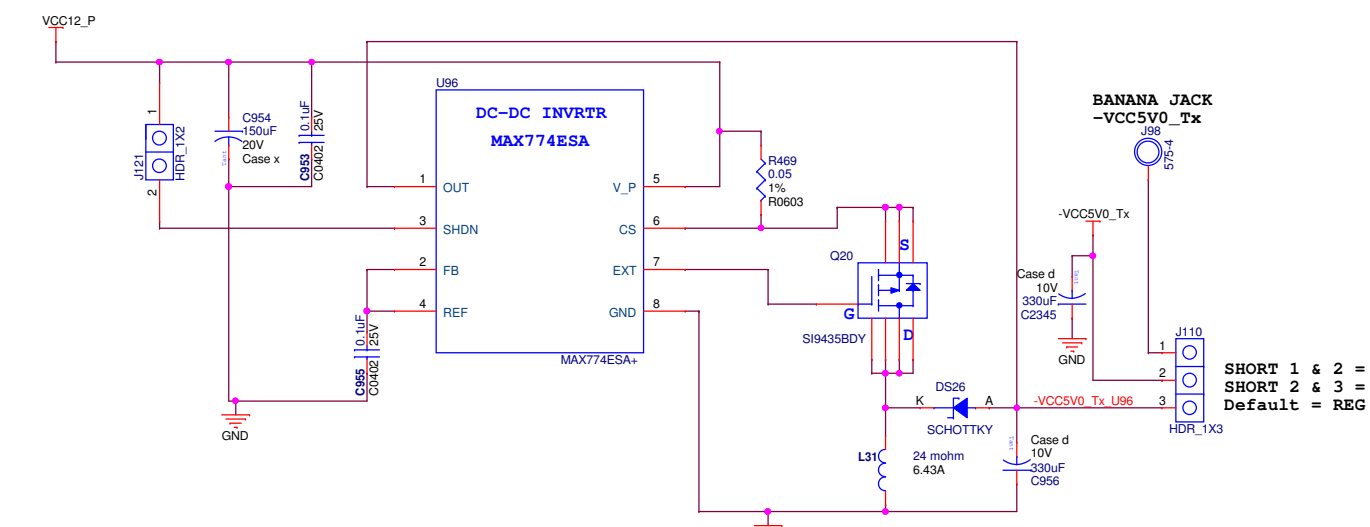

AFE Power1

Proprietary and Confidential

WHIZZ SYSTEMS INC.
3240 Scott Blvd., Santa Clara, CA 95054, USA
Job # 6747

Client: Stanford University		Sch: SU_US	
Title: 6747	<OrgAddr1>		Rev: A
Size: C	Engineer: FMUNAWAR	Date: Tuesday, April 08, 2014	
Date: Tuesday, April 08, 2014		Sheet 43 of 48