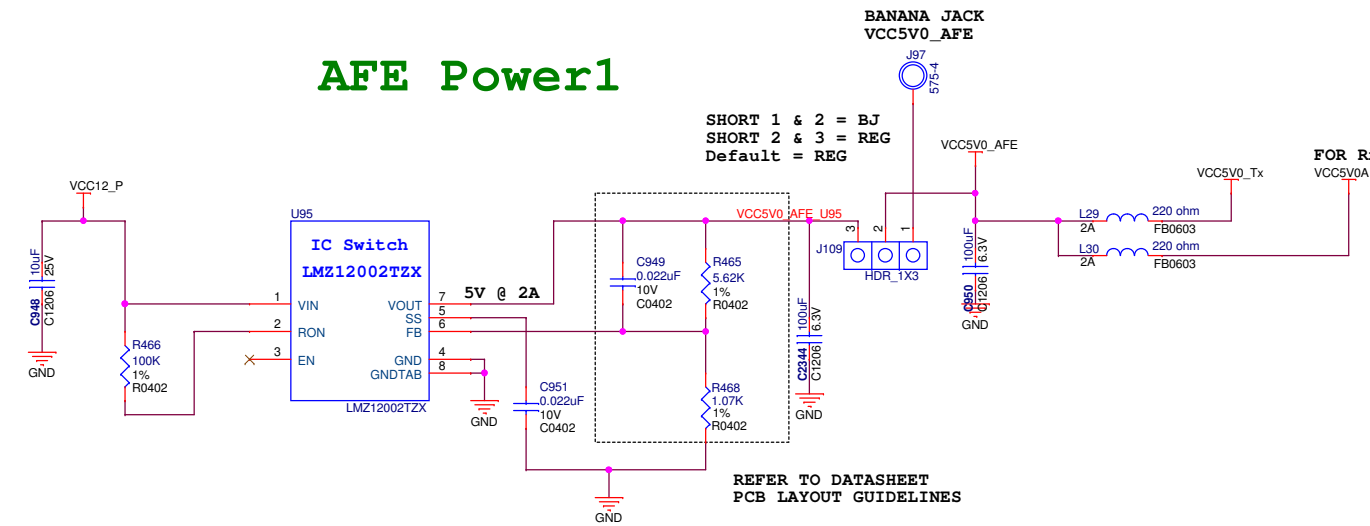

AFE Power1

Proprietary and Confidential

WHIZZ SYSTEMS INC.
3240 Scott Blvd., Santa Clara, CA 95054, USA
Job # 6747

Client: Stanford University		Sch: SU_US	
Title: 6747	<OrgAddr1>		Rev: A
Size: C	Engineer: FMUNAWAR	Date: Tuesday, April 08, 2014	
Date: Tuesday, April 08, 2014		Sheet 43 of 48