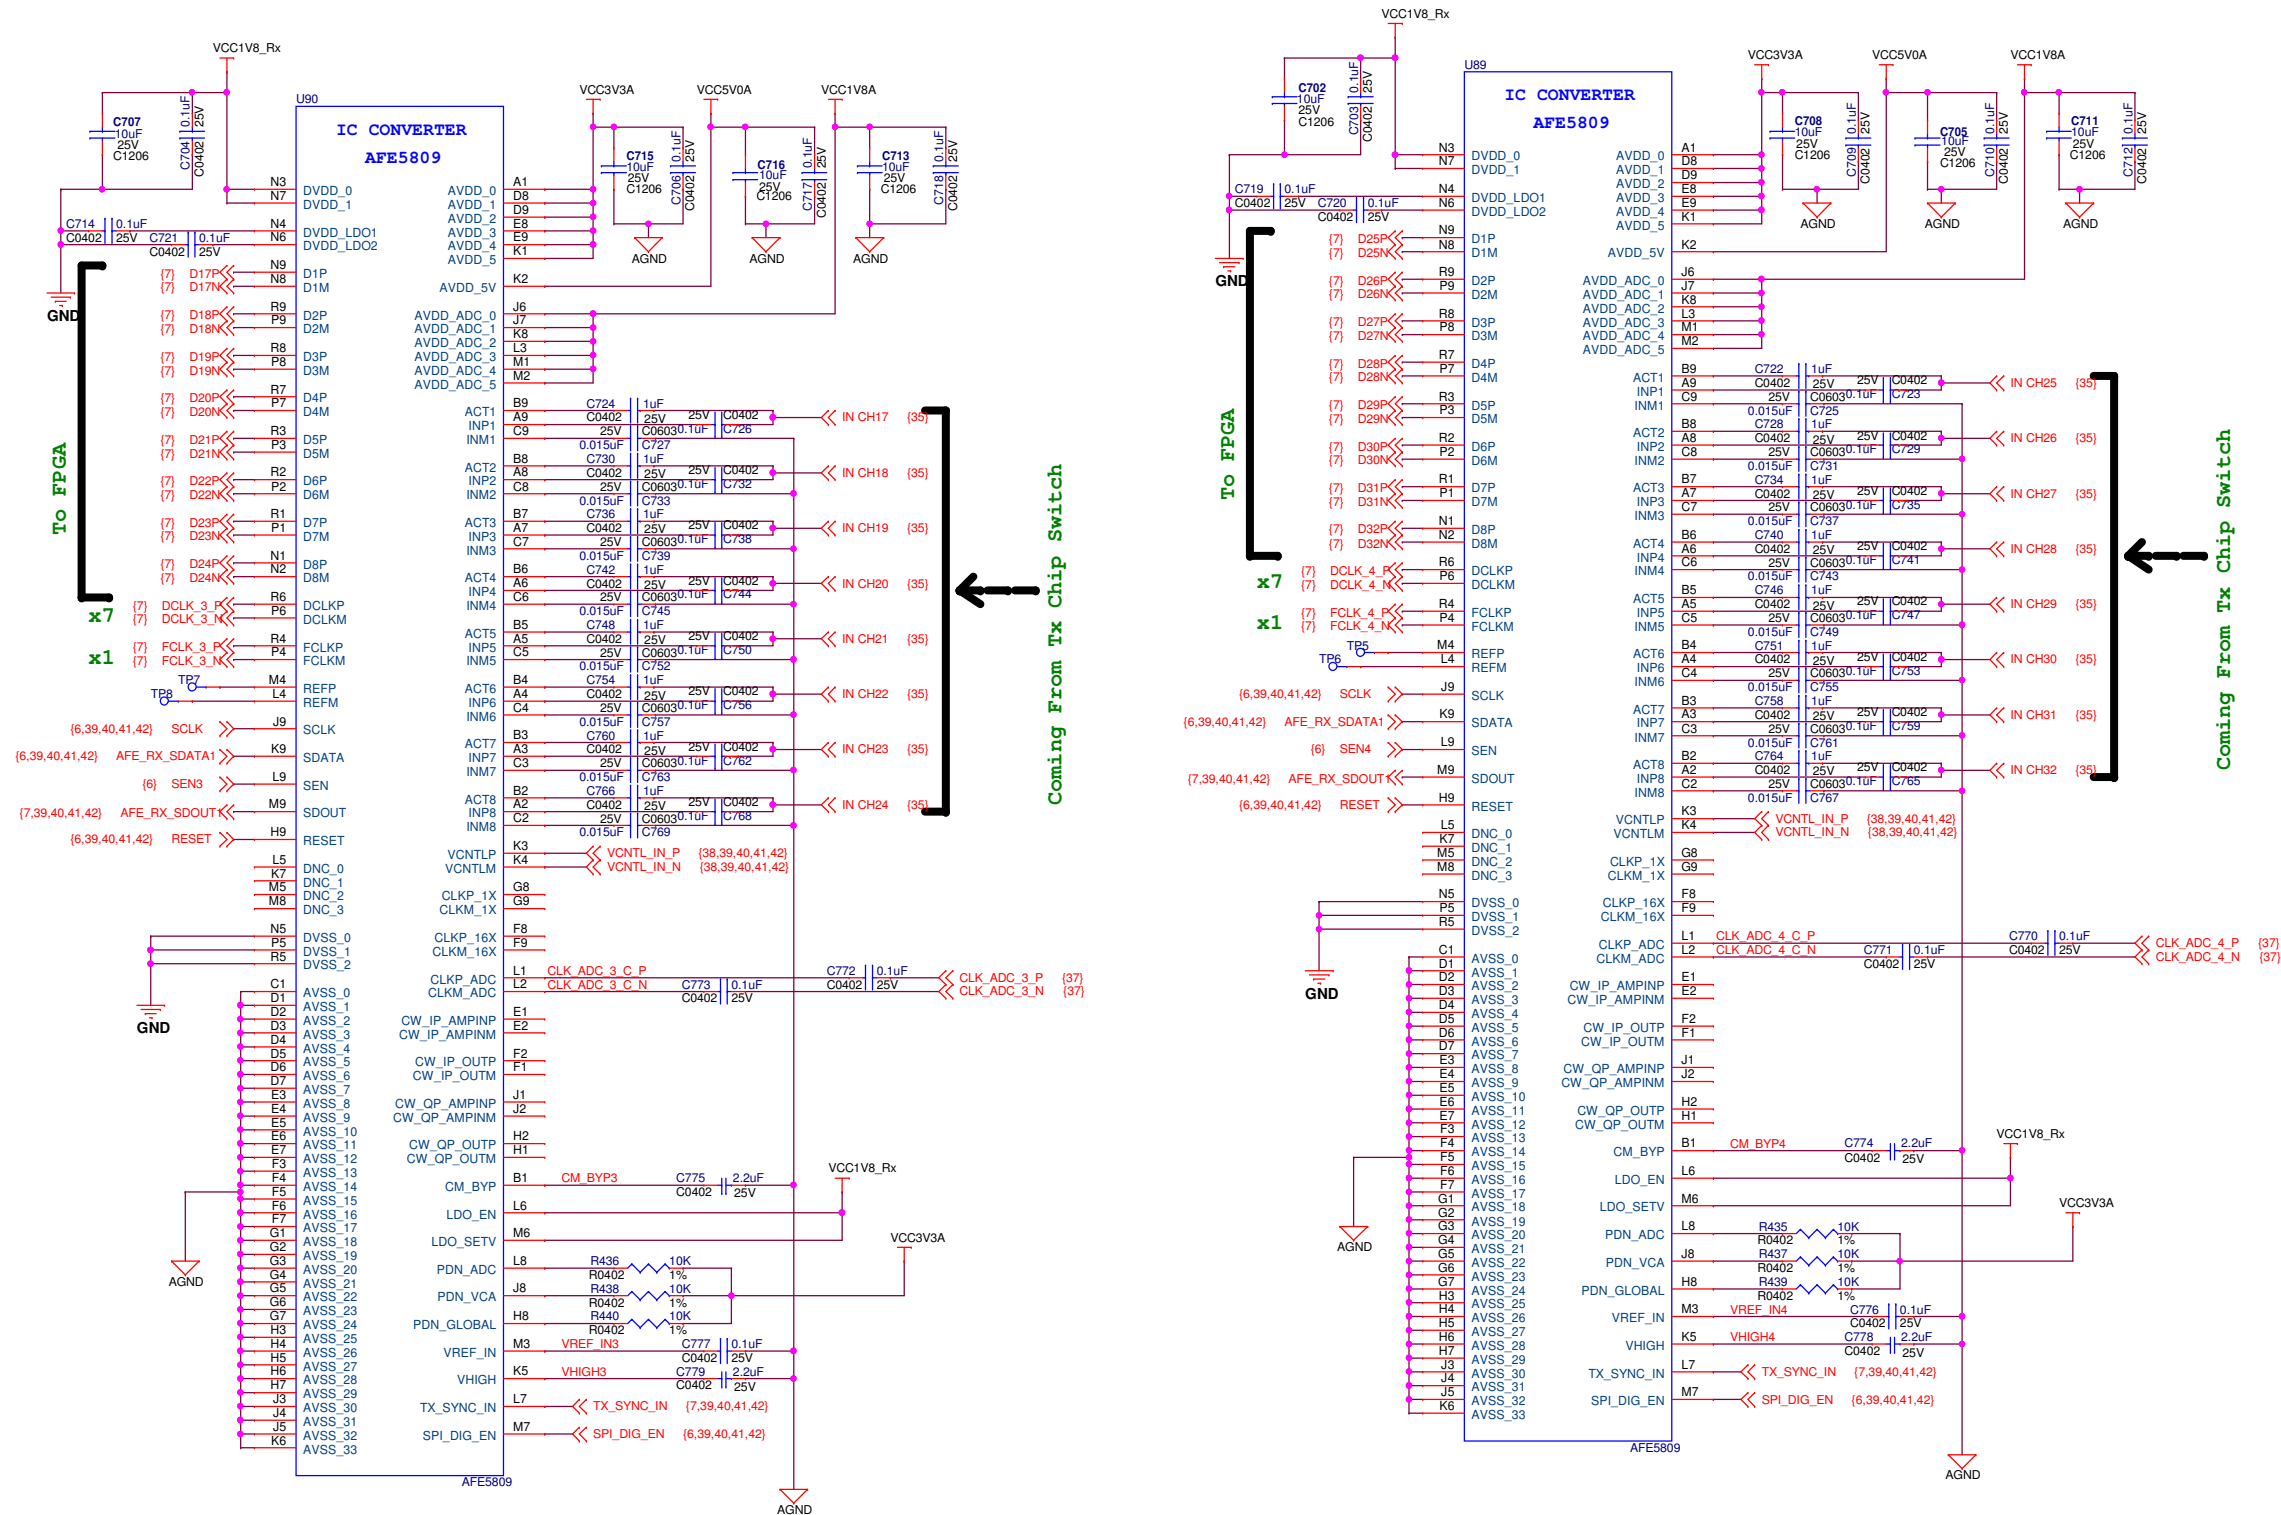

AFE RX 17-32 Channels

Proprietary and Confidential

WHIZZ SYSTEMS INC.
3240 Scott Blvd., Santa Clara,
CA 95054, USA
Job # 6747

Client: Stanford University <OrgAddr1>		Sch: SU_US
Title: 6747	Engineer: FMUNAWAR	Rev: A
Date: Tuesday, April 08, 2014	Sheet: 40	of: 48