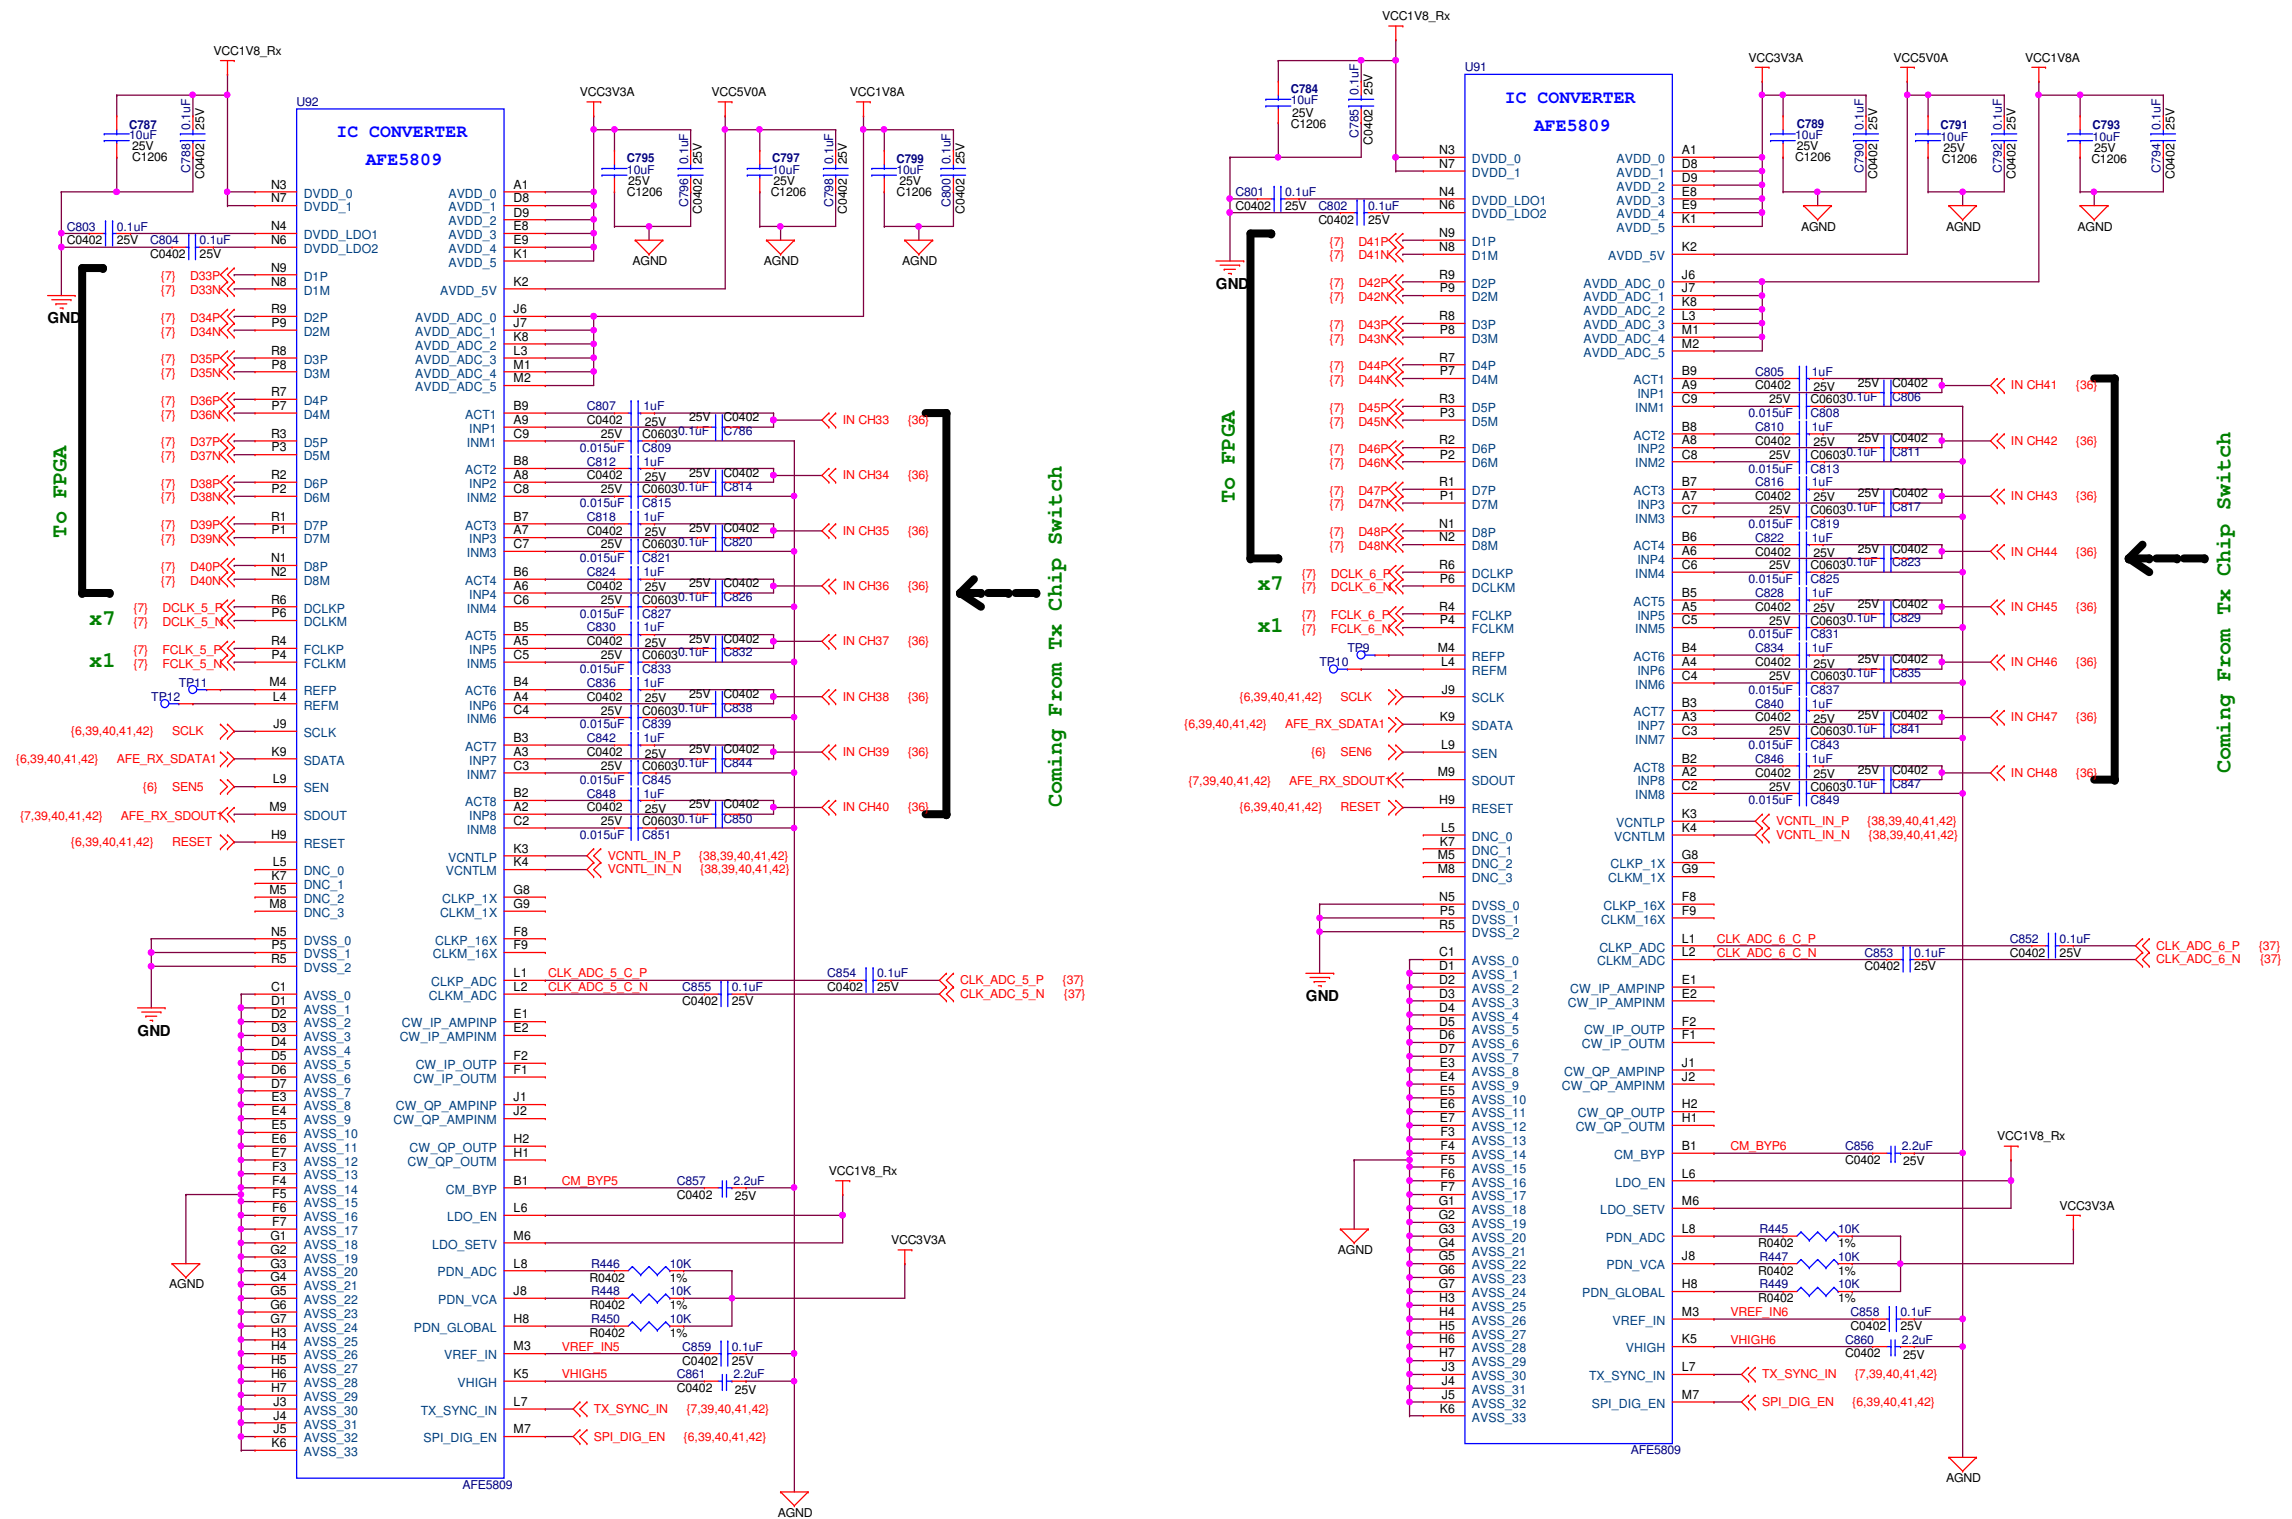

AFE RX 33-48 Channels

Proprietary and Confidential

WHIZZ SYSTEMS INC.
3240 Scott Blvd., Santa Clara,
CA 95054, USA
Job # 6747

Client: Stanford University		Sch: SU_US	
Title: 6747	Engineer: FMUNAWAR	Rev: A	
Date: Tuesday, April 08, 2014	Sheet: 41		of 48