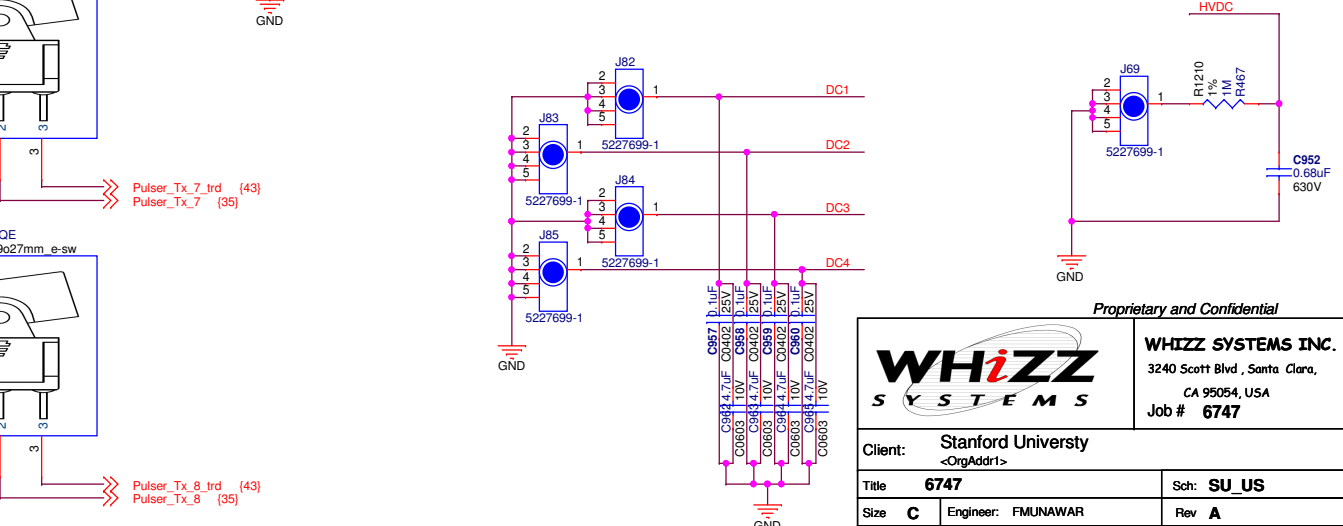

AFE Power1

Proprietary and Confidential

WHIZZ SYSTEMS INC.
3240 Scott Blvd., Santa Clara, CA 95054, USA
Job # 6747

Client: Stanford University		Sch: SU_US	
Title: 6747	<OrgAddr1>		Rev: A
Size: C	Engineer: FMUNAWAR	Date: Tuesday, April 08, 2014	
Date: Tuesday, April 08, 2014		Sheet 43 of 48