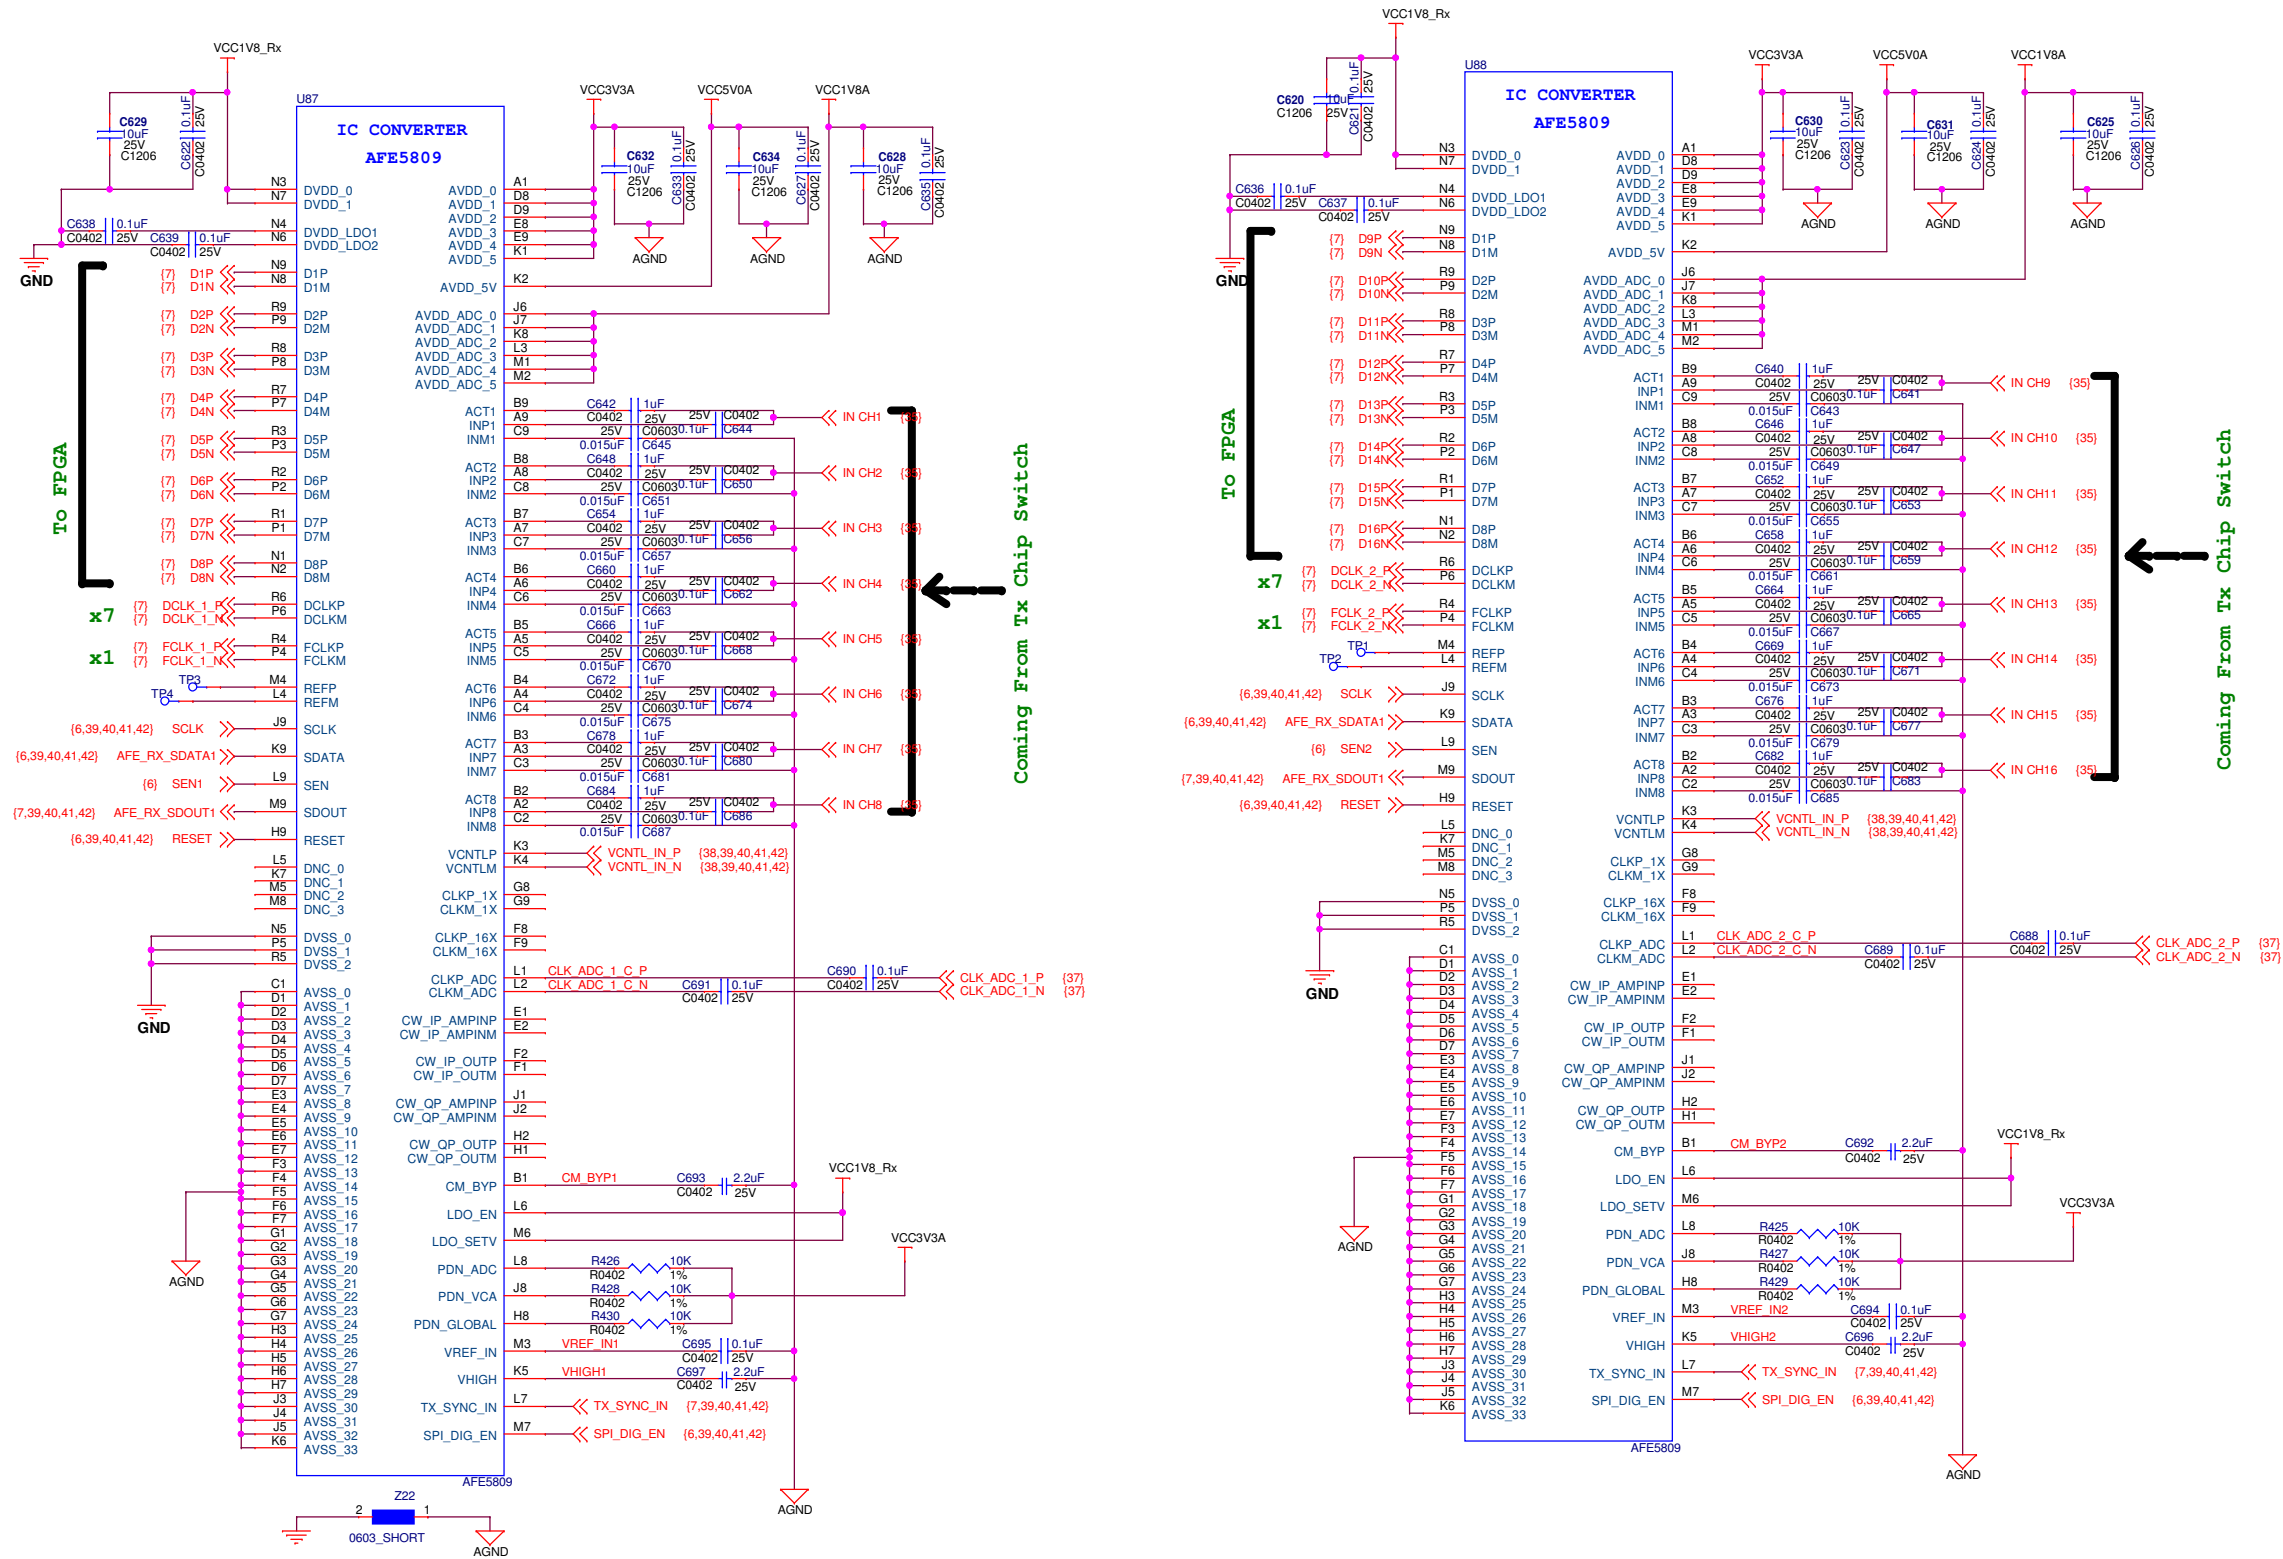

AFE RX 1-16 Channels

Proprietary and Confidential

WHIZZ SYSTEMS INC.
3240 Scott Blvd., Santa Clara,
CA 95054, USA
Job # 6747

Client: Stanford University <OrgAddr1>		Sch: SU_US
Title: 6747	Engineer: FMUNAWAR	Rev: A
Date: Tuesday, April 08, 2014	Sheet: 39 of 48	