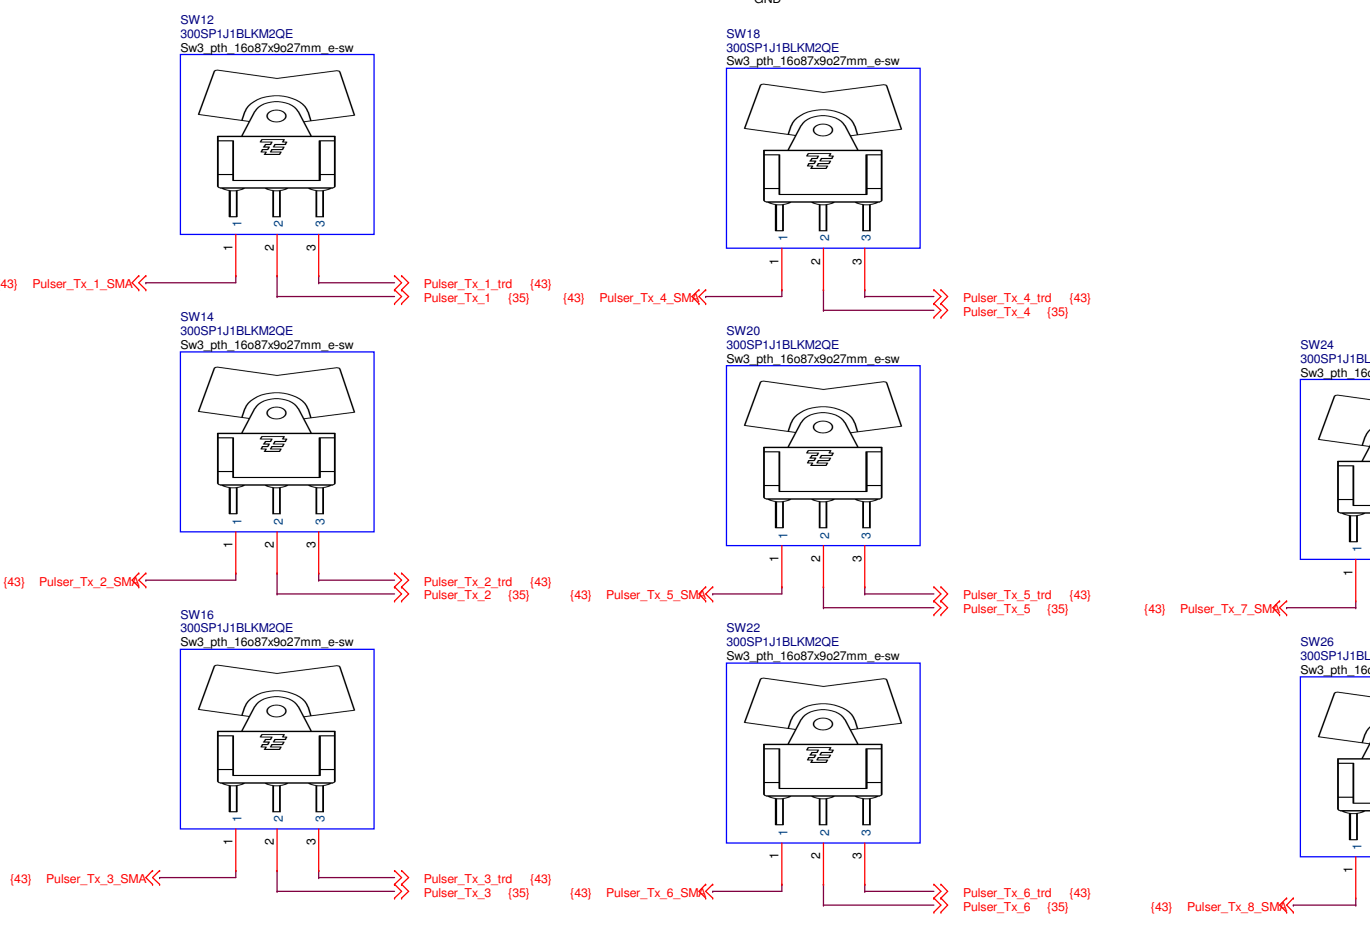

AFE Power1

Proprietary and Confidential

WHIZZ SYSTEMS INC.
3240 Scott Blvd., Santa Clara, CA 95054, USA
Job # 6747

Client: Stanford University		Sch: SU_US	
Title: 6747	<OrgAddr1>		Rev: A
Size: C	Engineer: FMUNAWAR	Date: Tuesday, April 08, 2014	
Date: Tuesday, April 08, 2014		Sheet 43 of 48