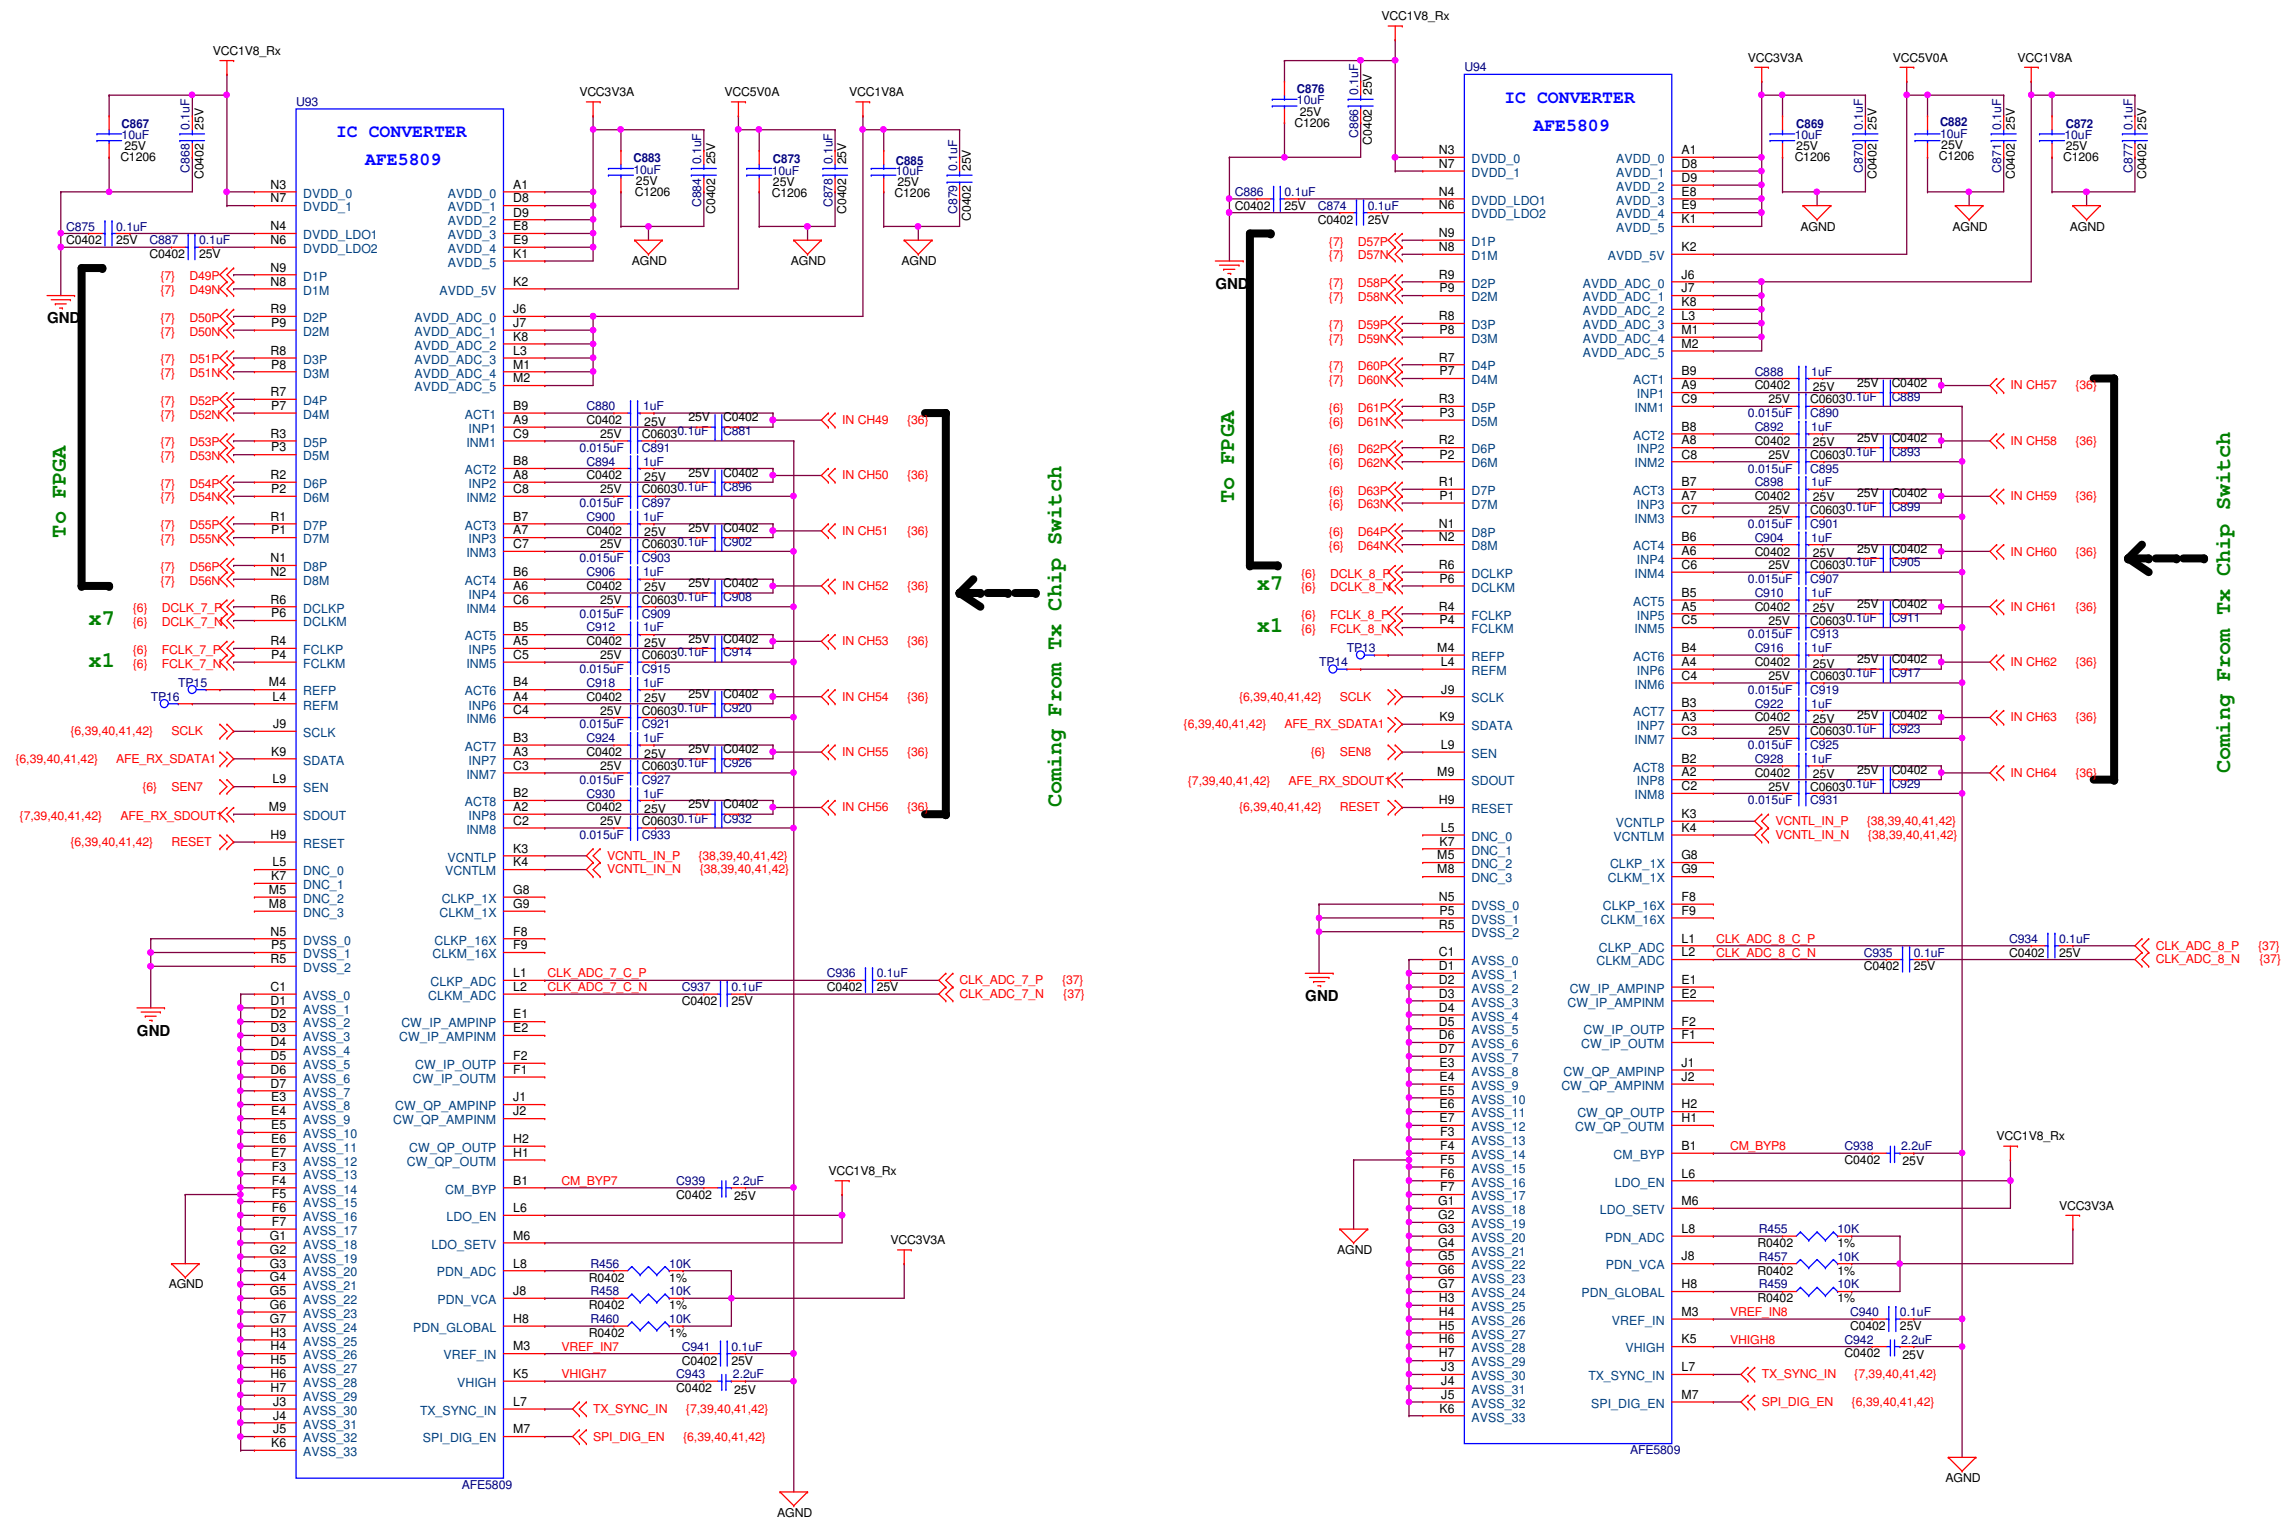

AFE RX 49-64 Channels

Proprietary and Confidential

WHIZZ SYSTEMS INC.
3240 Scott Blvd., Santa Clara,
CA 95054, USA
Job # 6747

Client: Stanford University <OrgAddr1>		Sch: SU_US
Title: 6747	Engineer: FMUNAWAR	Rev: A
Date: Tuesday, April 08, 2014	Sheet: 42	of 48