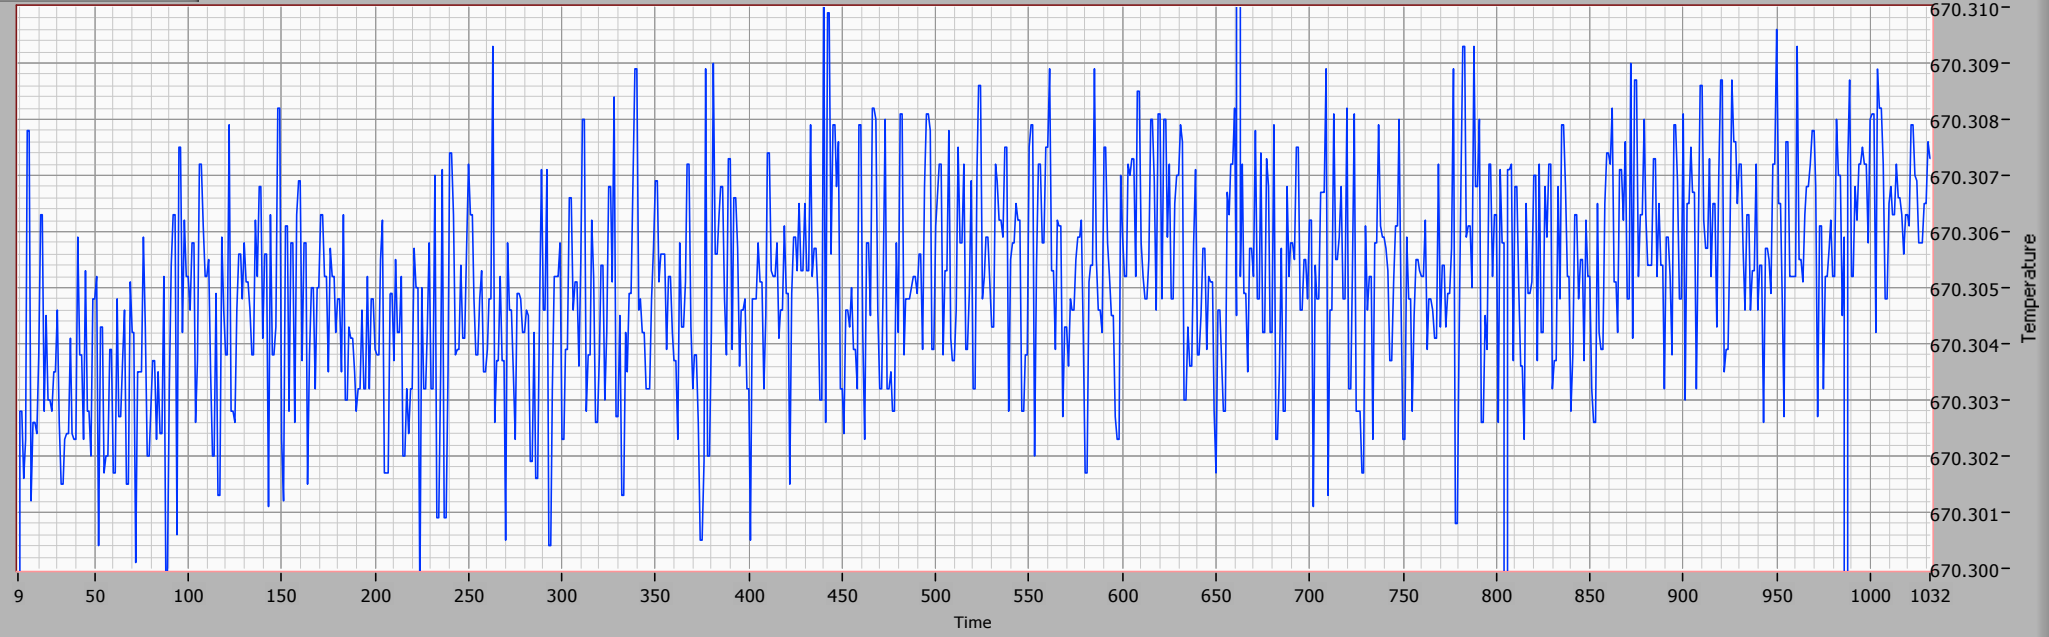

### K49 Temperature Graph

Shut off

OFF

K49 Resource Name

COM2

K49 baud rate

9600

Temperature

670.307

Time 8.88

Temperature 7.77