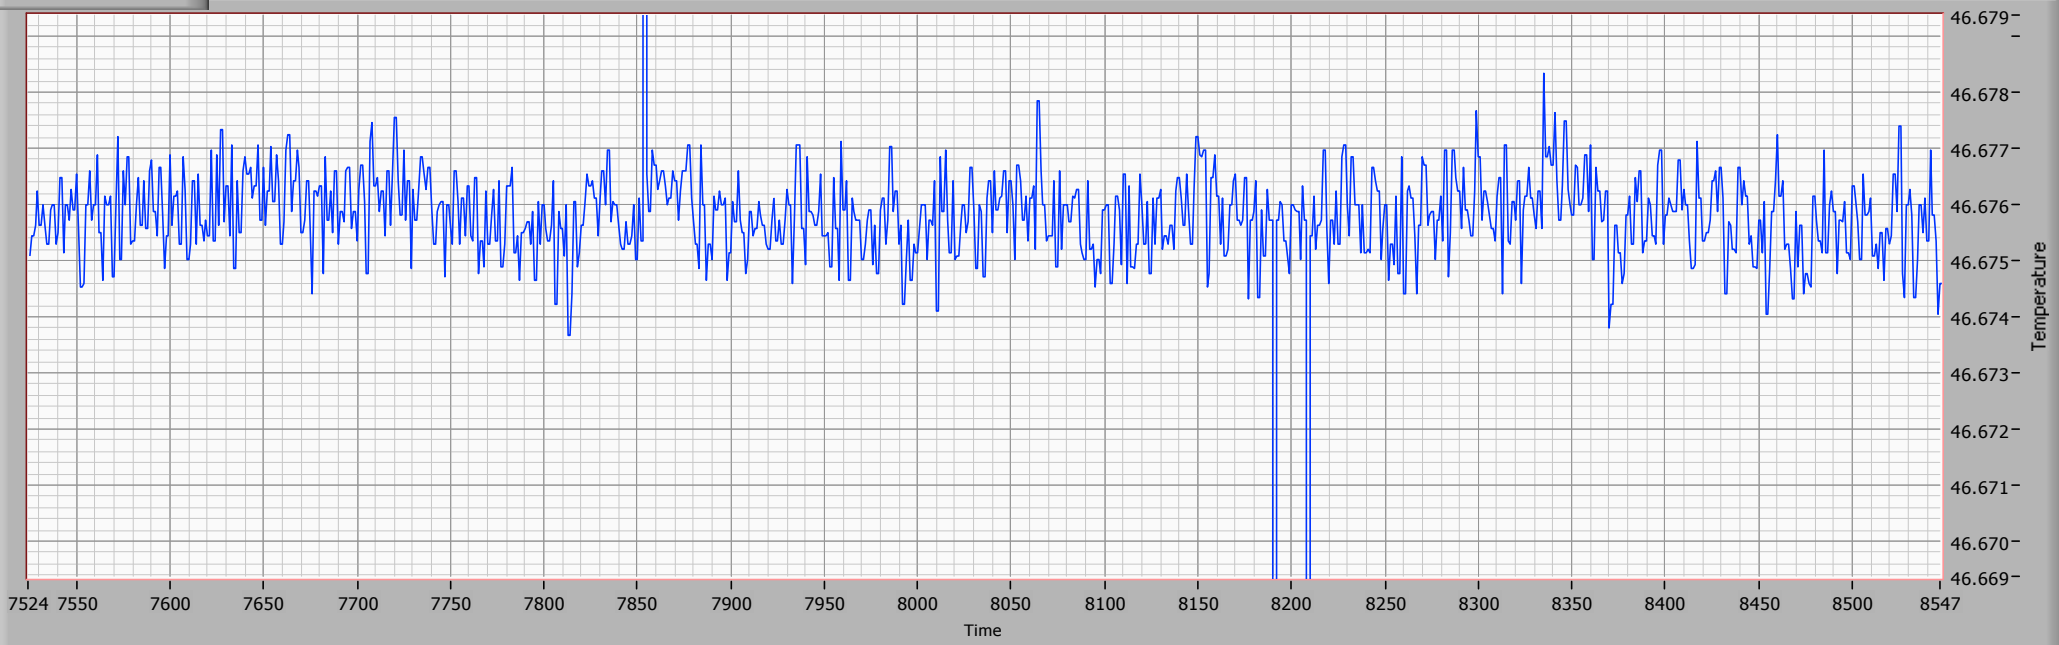

### K49 Temperature Graph

Shut off

OFF

K49 Resource Name

COM2

K49 baud rate

9600

Temperature

46.6746

Time

Temperature