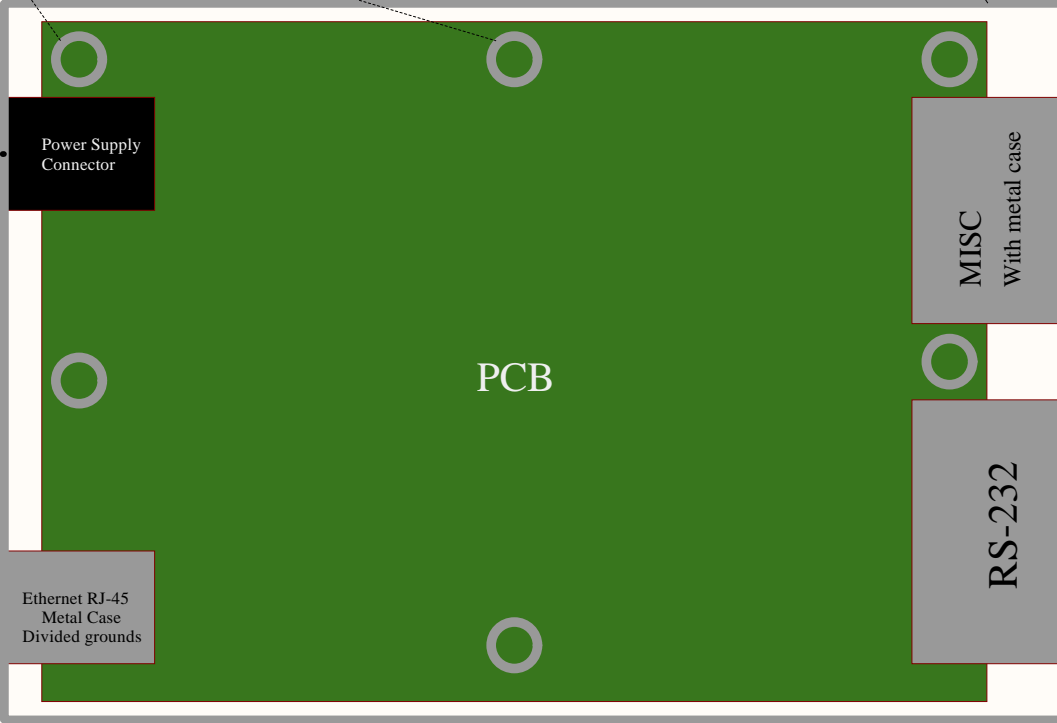

The main metal case that contacts directly with the person.
(CASE1)

Mounting Holes
Connected to Aluminium Case

My device in the aluminum case is located within
the main protective case, on one of its shelves (also
made of metal), or bolted to it.

Aluminium
Case
(CASE2)

1m WIRE (DC)

Title		
Size A4	Number	Revision
Date: 10.02.2019	Sheet of	
File: Sheet1.SchDoc	Drawn By:	