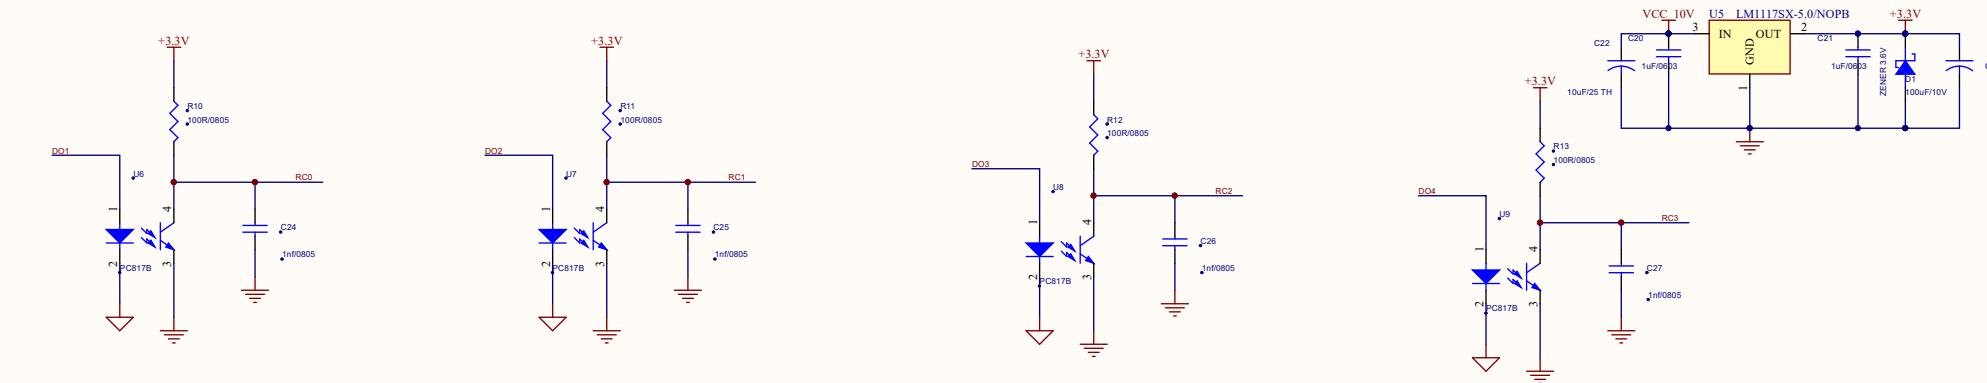

EXTRANAL CONTROLLER

Title		
Size	Number	Revision
A3		
Date:	27-12-2019	Sheet of
File:	C:\Users\...EXTRANAL_CONTROLLER	Drawn by: