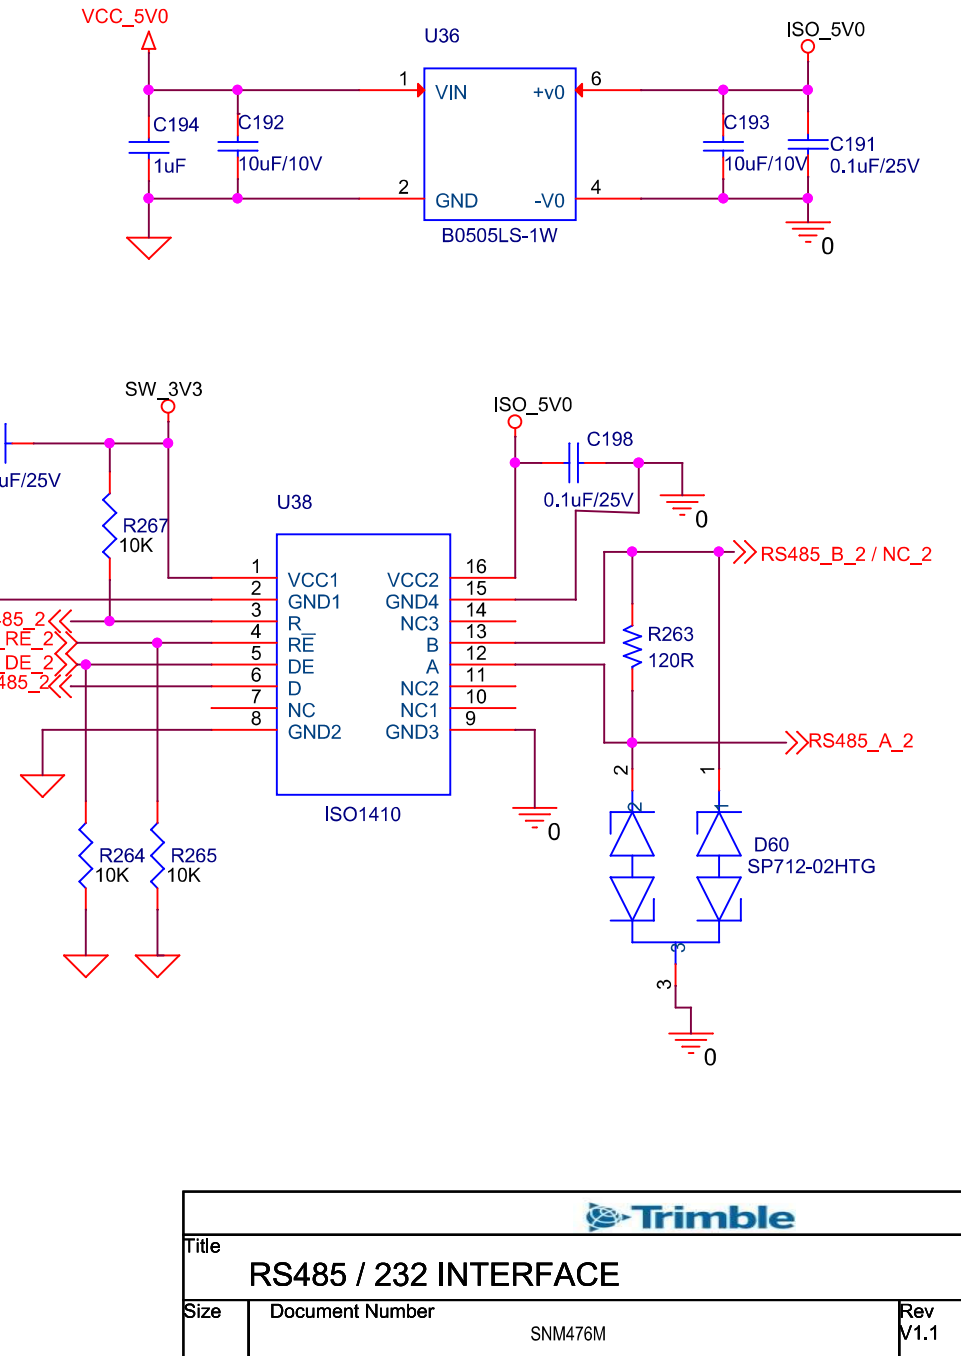

RS232 INTERFACE

RS485 INTERFACE

| | | |
|---------------------------------------|----------------------------|----------------|
| | | |
| Title RS485 / 232 INTERFACE | | |
| Size | Document Number SNM476M | Rev V1.1 |
| Date: | Monday, March 13, 2023 | Sheet 13 of 15 |