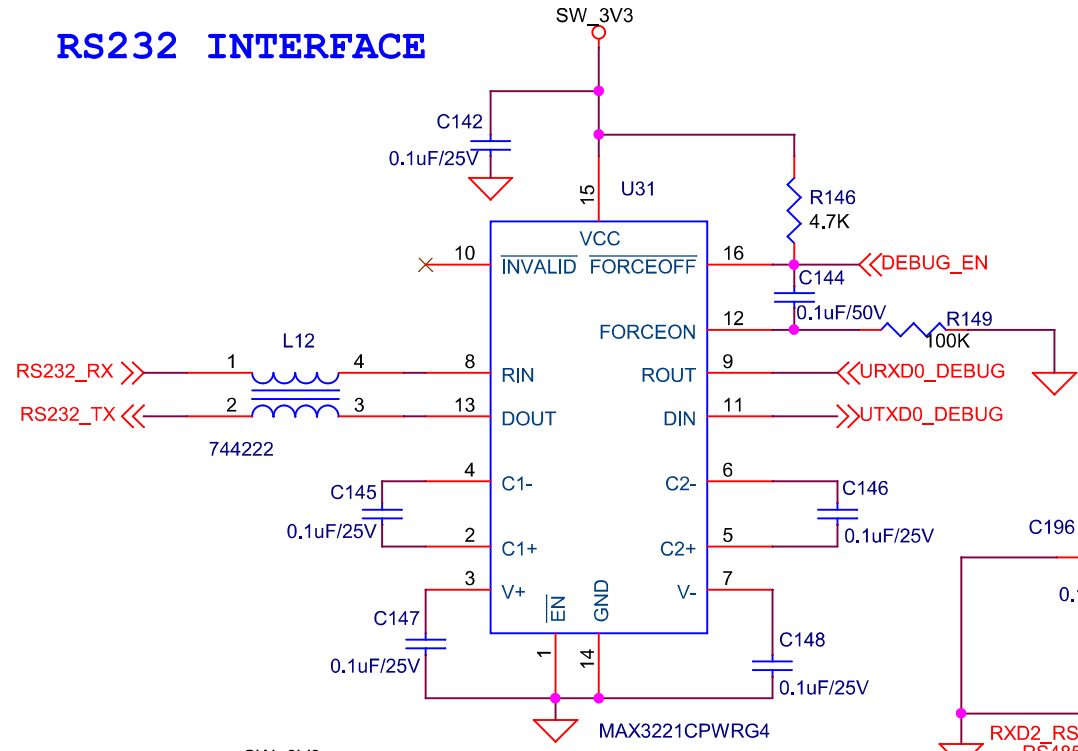

RS232 INTERFACE

RS485 INTERFACE

| | | |
|---------------------------------------|----------------------------|----------------|
| | | |
| Title RS485 / 232 INTERFACE | | |
| Size | Document Number SNM476M | Rev V1.1 |
| Date: | Monday, March 13, 2023 | Sheet 13 of 15 |