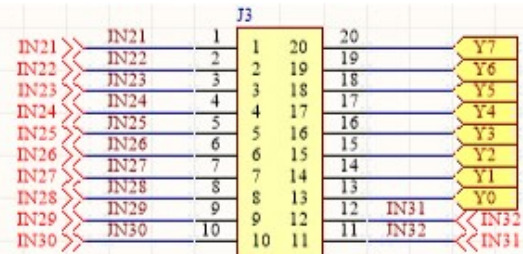

Control Line Filters

Field Input Return LEDs

Field Input Filters

Digital Isolators

Digital Isolators

CONN_251001239818

CONN_251001239818