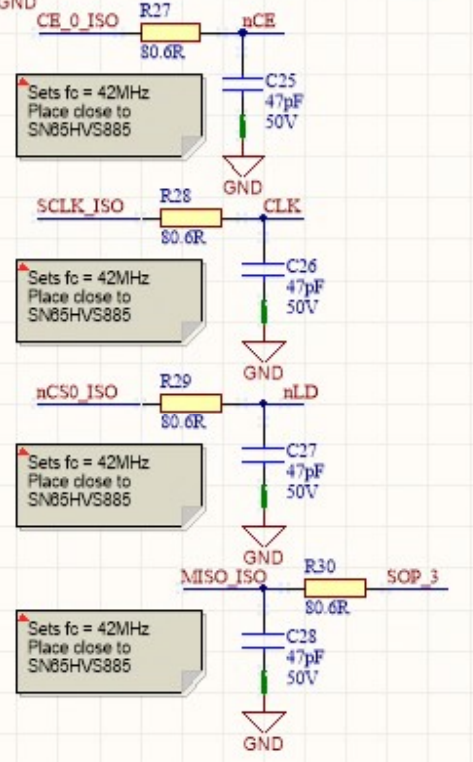

Control Line Filters

Field Input Return LEDs

Field Input Filters

Digital Isolators

Digital Isolators

CONN_251001239818

CONN_251001239818