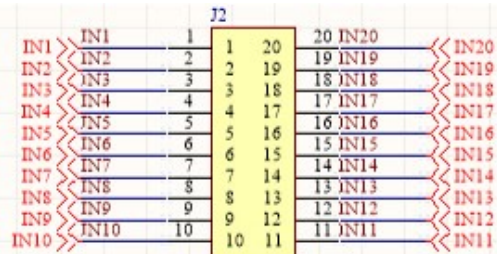

Control Line Filters

Field Input Return LEDs

Field Input Filters

Digital Isolators

Digital Isolators

CONN_251001239818

CONN_251001239818