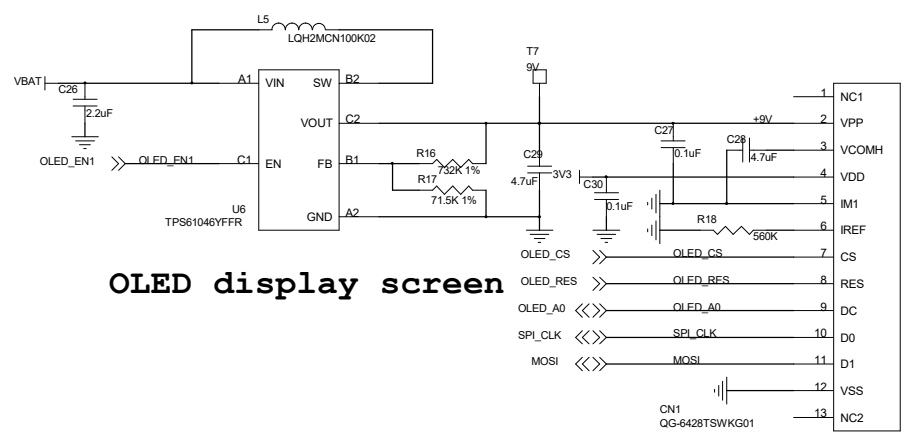

TP接口

OLED display screen

Touch

Touch Key

Proximity Sensor module

DRAWN: Fanxubin	DATA: 2017.3.30	COMPANY: 深圳市爱都科技股份有限公司	
CHECKED:	DATA:	Title: FS100	Rev: Ver:1.2
Software:	DATA:	RELEASED:	DATA:
QC:	DATA:	Size: A3	Document Number: 04-OLED+Touch
		Date: Tuesday, May 02, 2017	Sheet 4 of 5