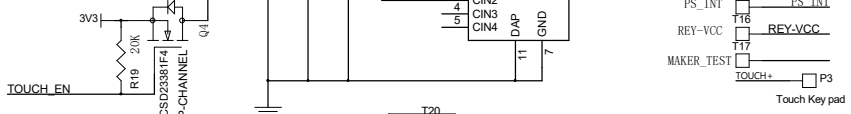

TP接口

OLED display screen

Touch

Touch Key

Proximity Sensor module

DRAWN: Fanxubin	DATA: 2017.3.30	COMPANY: 深圳市爱都科技股份有限公司	
CHECKED:	DATA:	Title: FS100	Rev: Ver:1.2
Software:	DATA:	RELEASED:	DATA:
QC:	DATA:	Size: A3	Document Number: 04-OLED+Touch
		Date: Tuesday, May 02, 2017	Sheet 4 of 5