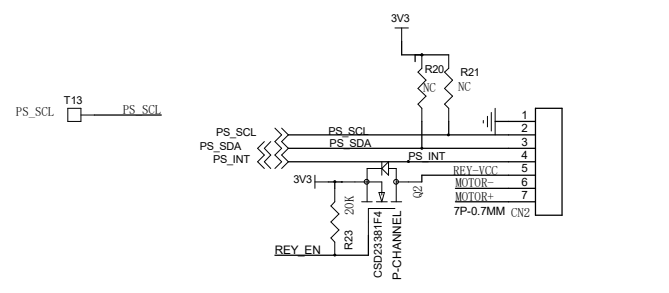

TP接口

OLED display screen

Touch

Touch Key

Proximity Sensor module

DRAWN: Fanxubin	DATA: 2017.3.30	COMPANY: 深圳市爱都科技股份有限公司	
CHECKED:	DATA:	Title: FS100	Rev: Ver:1.2
Software:	DATA:	RELEASED:	DATA:
QC:	DATA:	Size: A3	Document Number: 04-OLED+Touch
		Date: Tuesday, May 02, 2017	Sheet 4 of 5