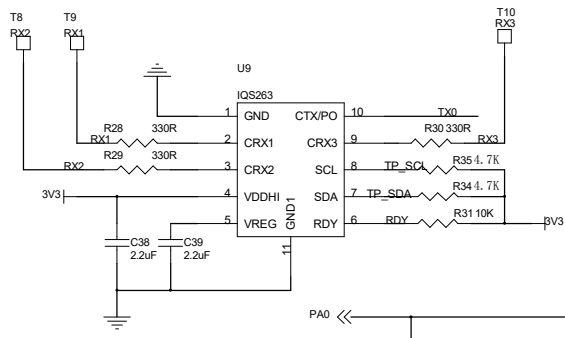

TP接口

OLED display screen

Touch

Touch Key

Proximity Sensor module

DRAWN: Fanxubin	DATA: 2017.3.30	COMPANY: 深圳市爱都科技股份有限公司	
CHECKED:	DATA:	Title: FS100	Rev: Ver:1.2
Software:	DATA:	RELEASED:	DATA:
QC:	DATA:	Size: A3	Document Number: 04-OLED+Touch
		Date: Tuesday, May 02, 2017	Sheet 4 of 5