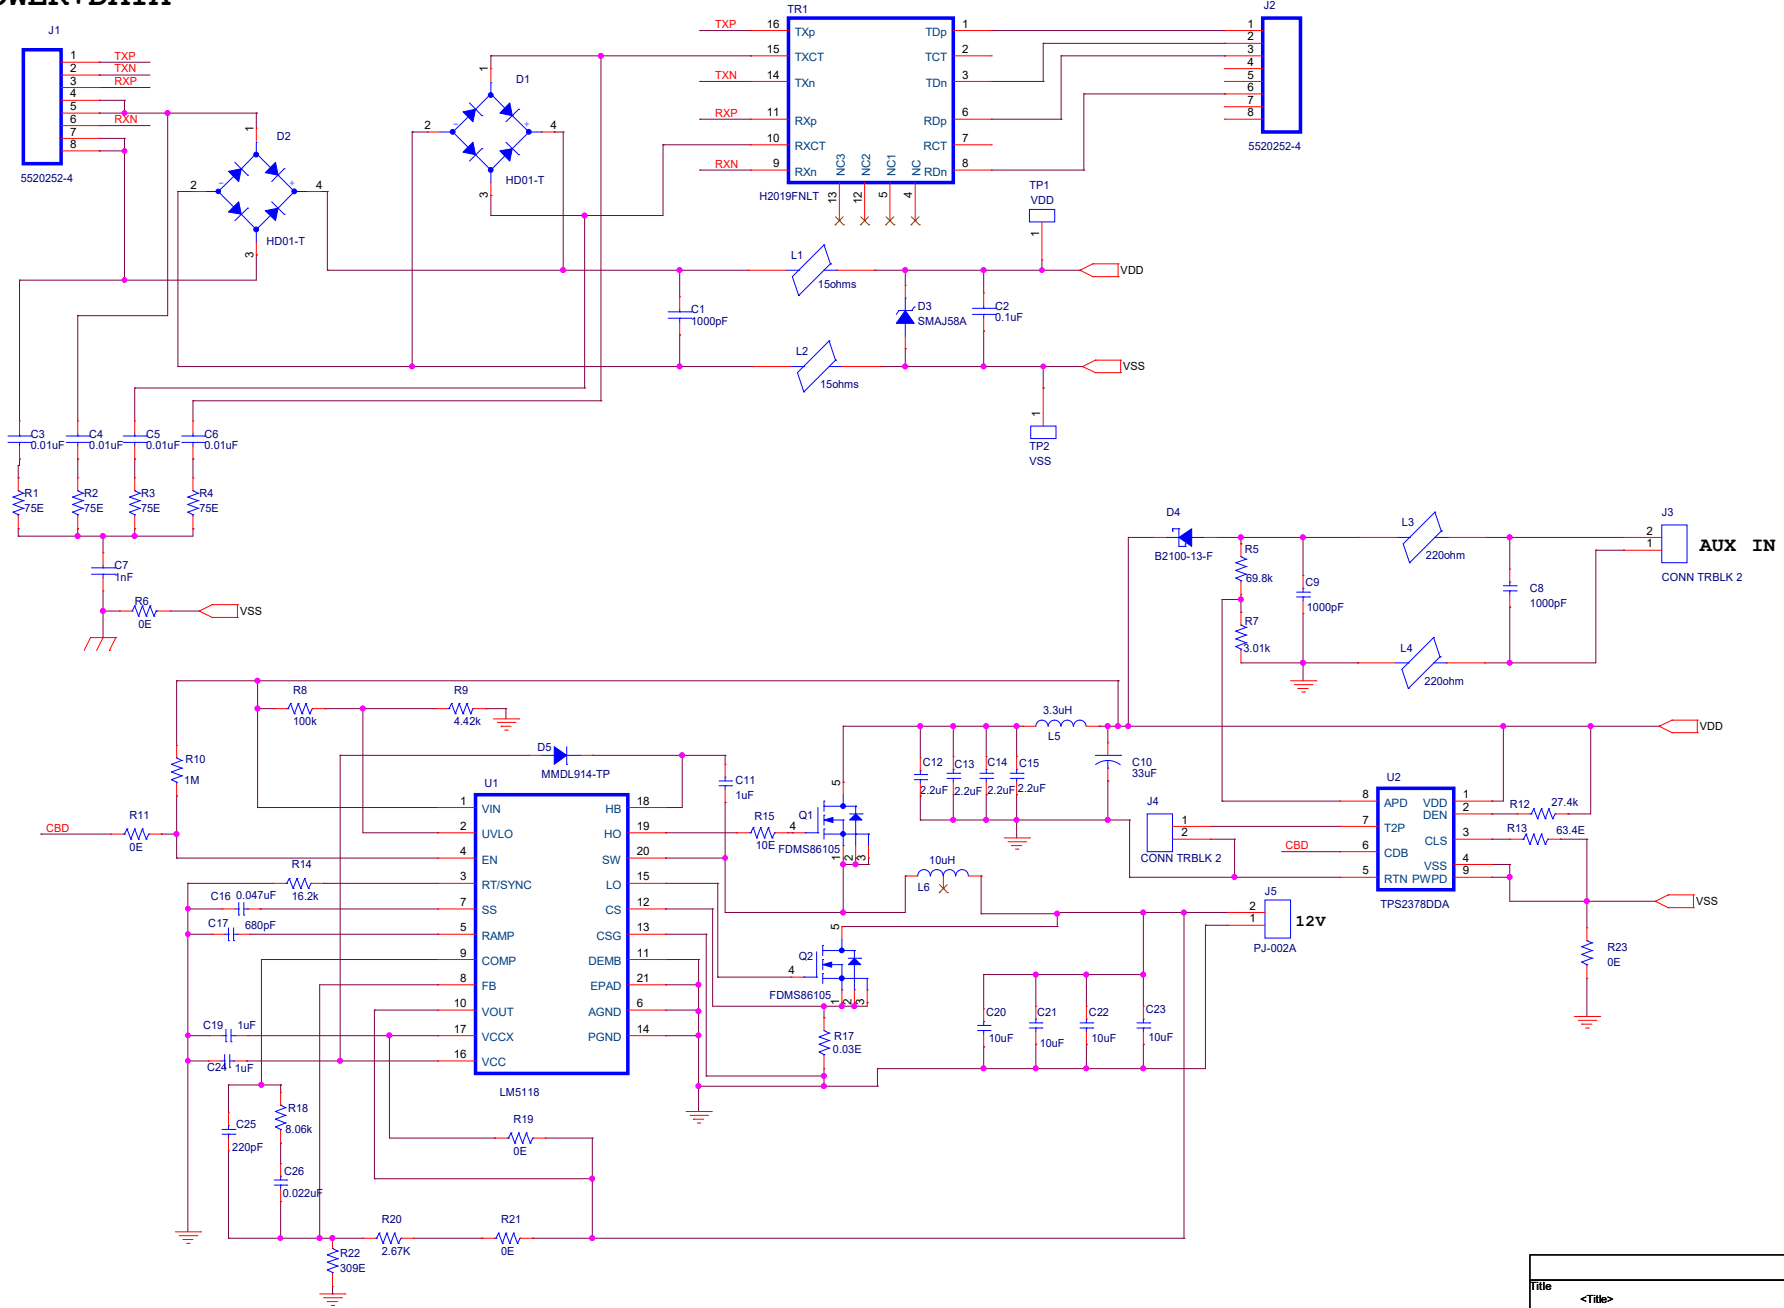

RJ45 POWER+DATA

Magnetics

RJ45 DATA OUTPUT PORT

Title	<Title>		Rev
Size	Document	Number	<Rev Code>
A3	<Doc>		
Date:	Monday, July 08, 2024	Sheet	1 of 1