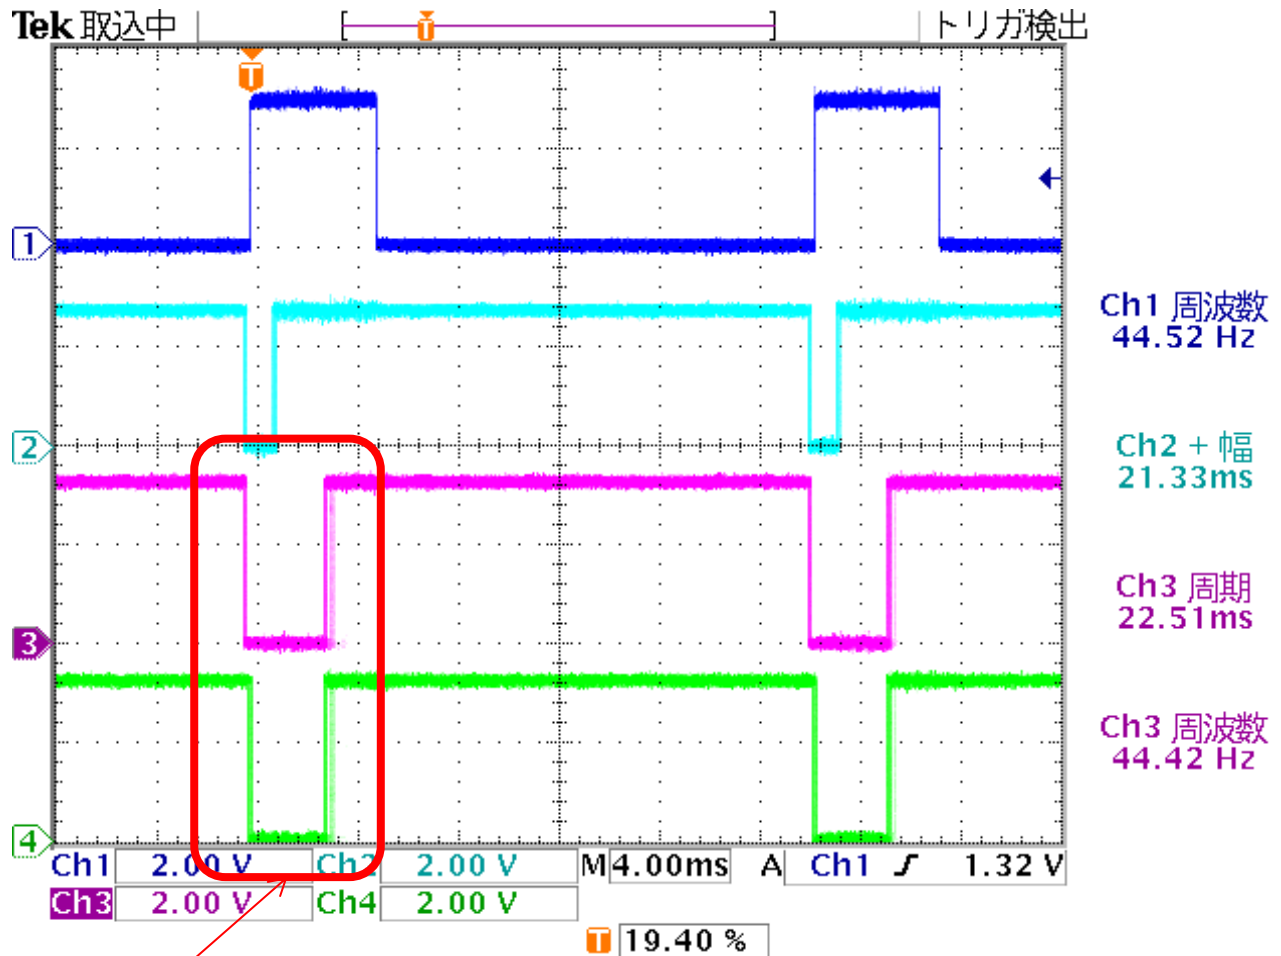

PCLK from imager was stopped at this time.

VSYNC Des low output is longer than VSYNC Ser and this time is synchronized with PLL lock output of Des.