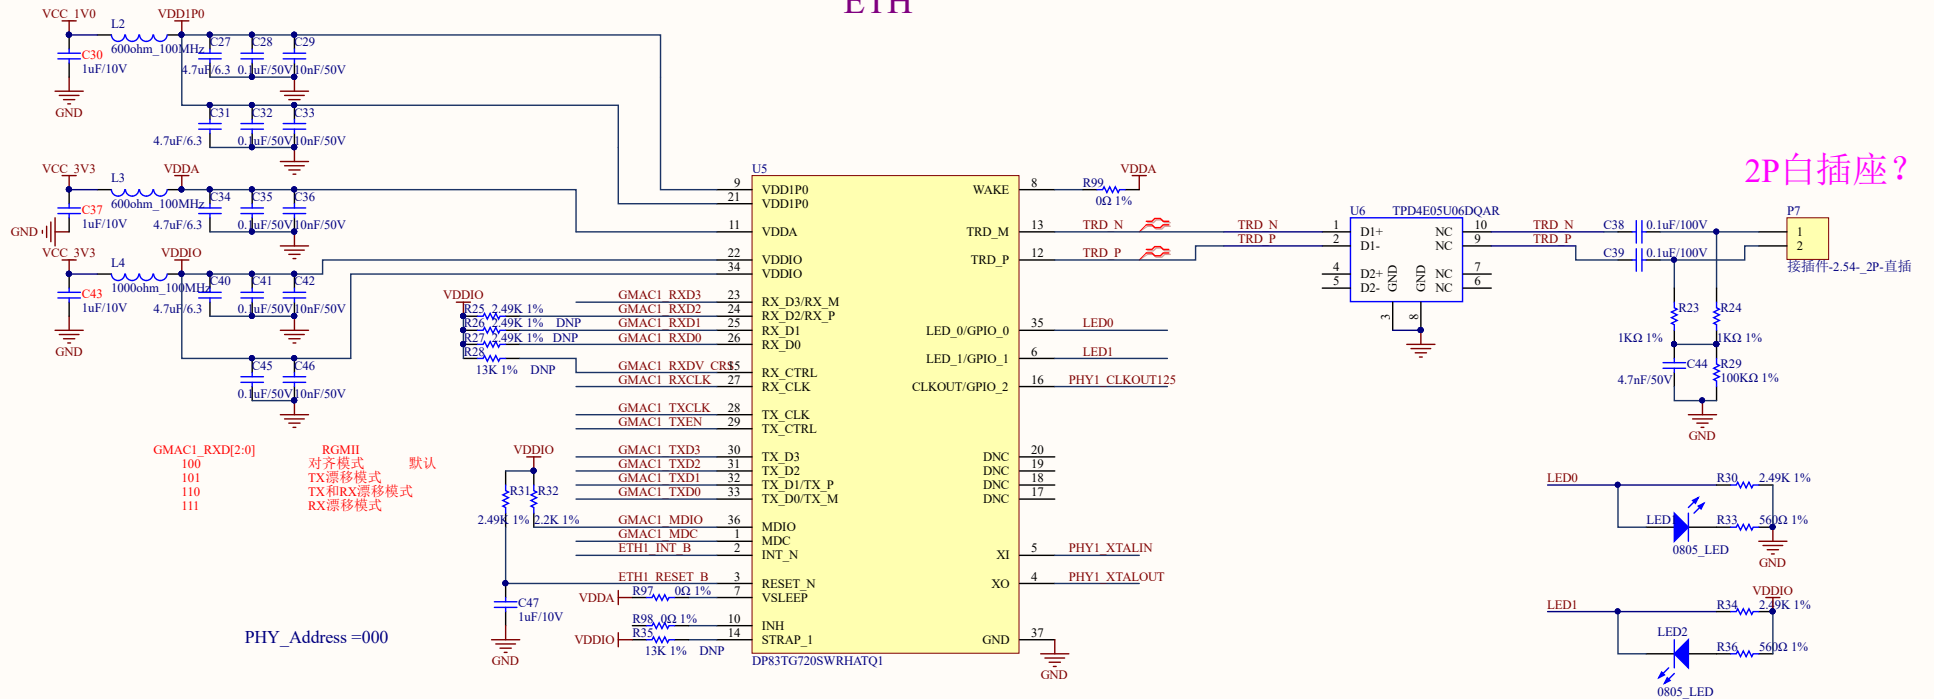

ETH

Title		
Size	Number	Revision
A3		
Date:	2026/3/25	Sheet of
File:	Z:\AT128P-FET3588\04 ETH.SchDoc	Drawn By: