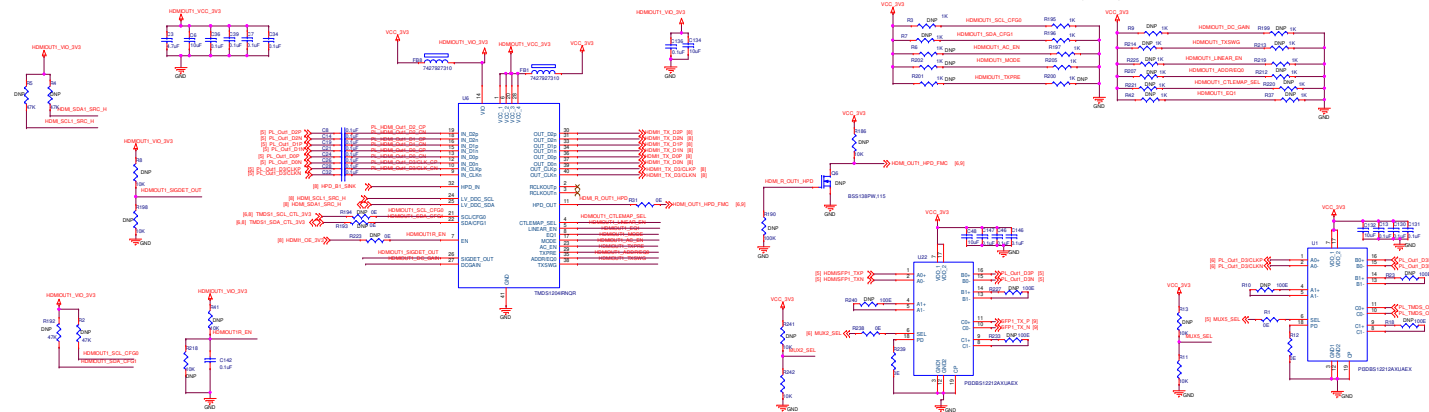

HDMI 1 Output

HDMI Connector 1 Control Logic

CONTROL	LS_SEL	Switch Function		
		DD-D3	DDC	HPD
LOW	LOW	A	A	A
HIGH	HIGH	B	B	B