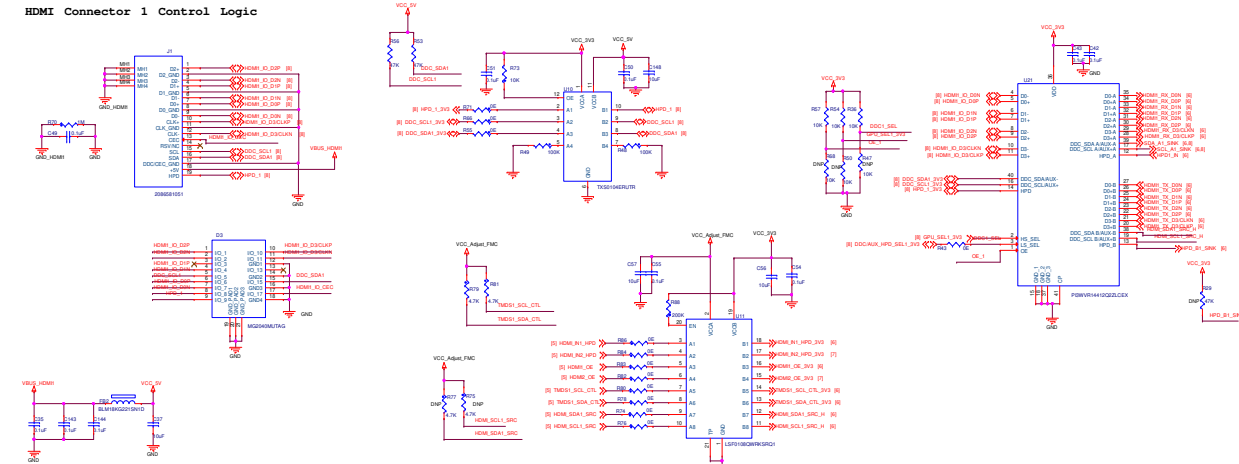

HDMI 1 Output

HDMI Connector 1 Control Logic

CONTROL	LS_SEL	Switch Function		
		DD-D3	DDC	HPD
LOW	LOW	A	A	A
HIGH	HIGH	B	B	B