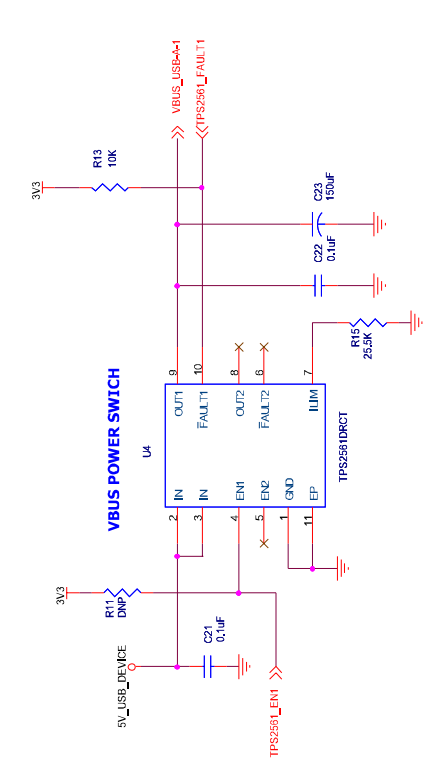

USB AB CONNECTIONS

USB UPSTREAM PORT

USB DOWNSTREAM PORT-2_USB-A-1

USB DOWNSTREAM PORT-1_MICRO

USB HUB

ABB

VERIFICATION TOOL BSMF MEASUREMENT ADAPTER
 (Device Specific Adaptor - USA)

CONFIDENTIAL	
THIS DOCUMENT IS A PROPERTY OF ABB AND CONTAINS INFORMATION THAT IS CONFIDENTIAL AND PROPRIETARY TO ABB. NO PART OF THIS DRAWING IS TO BE COPIED, REPRODUCED OR DISCLOSED TO THIRD PARTIES WITHOUT THE WRITTEN CONSENT OF ABB.	
PROJECT	VERIFICATION TOOL BSMF MEASUREMENT ADAPTER (Device Specific Adaptor - USA)
TITLE	USB HUB
DOCUMENT NO	
STARTING DATE	Wednesday, March 28, 2018
LAST UPDATE DATE:	
REVISION	
SHEET	3 OF 3