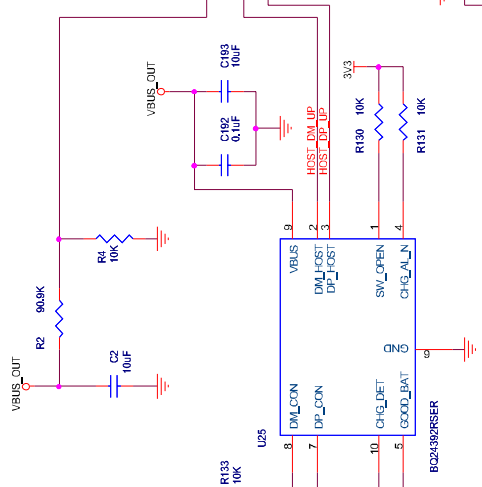

USB AB CONNECTIONS

USB UPSTREAM PORT

USB DOWNSTREAM PORT-2_USB-A-1

USB DOWNSTREAM PORT-1_MICRO

USB HUB

ABB

VERIFICATION TOOL BSMF MEASUREMENT ADAPTER
 (Device Specific Adaptor - USA)

CONFIDENTIAL	
THIS DOCUMENT IS A PROPERTY OF ABB AND CONTAINS INFORMATION THAT IS CONFIDENTIAL AND PROPRIETARY TO ABB. NO PART OF THIS DRAWING IS TO BE COPIED, REPRODUCED OR DISCLOSED TO THIRD PARTIES WITHOUT THE WRITTEN CONSENT OF ABB.	
PROJECT	VERIFICATION TOOL BSMF MEASUREMENT ADAPTER (Device Specific Adaptor - USA)
TITLE	USB HUB
DOCUMENT NO	
STARTING DATE	Wednesday, March 28, 2018
LAST UPDATE DATE:	
REVISION	
SHEET	3 OF 3