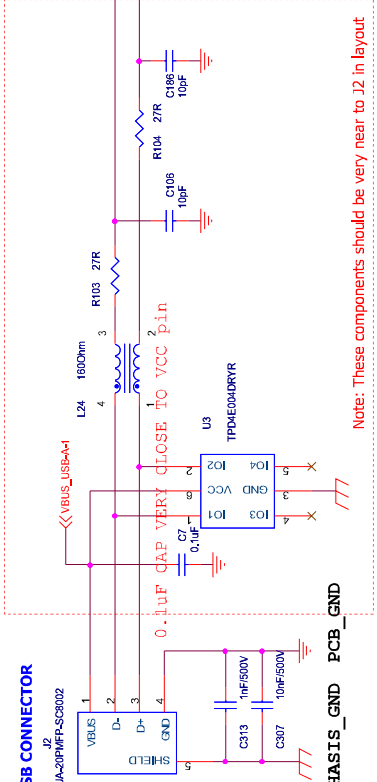

USB AB CONNECTIONS

USB UPSTREAM PORT

USB DOWNSTREAM PORT-2_USB-A-1

USB DOWNSTREAM PORT-1_MICRO

USB HUB

ABB

VERIFICATION TOOL BSMF MEASUREMENT ADAPTER
 (Device Specific Adaptor - USA)

CONFIDENTIAL	
THIS DOCUMENT IS A PROPERTY OF ABB AND CONTAINS INFORMATION THAT IS CONFIDENTIAL AND PROPRIETARY TO ABB. NO PART OF THIS DRAWING IS TO BE COPIED, REPRODUCED OR DISCLOSED TO THIRD PARTIES WITHOUT THE WRITTEN CONSENT OF ABB.	
PROJECT	VERIFICATION TOOL BSMF MEASUREMENT ADAPTER (Device Specific Adaptor - USA)
TITLE	USB HUB
DOCUMENT NO	
STARTING DATE	Wednesday, March 28, 2018
LAST UPDATE DATE:	
REVISION	
SHEET	3 OF 3