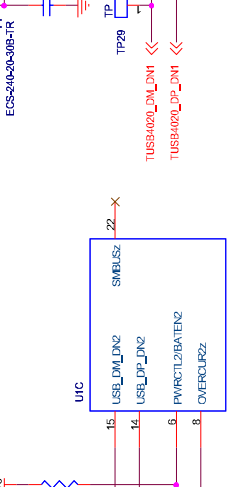

USB AB CONNECTIONS

USB UPSTREAM PORT

USB DOWNSTREAM PORT-2_USB-A-1

USB DOWNSTREAM PORT-1_MICRO

USB HUB

ABB

VERIFICATION TOOL BSMF MEASUREMENT ADAPTER
 (Device Specific Adaptor - USA)

CONFIDENTIAL	
THIS DOCUMENT IS A PROPERTY OF ABB AND CONTAINS INFORMATION THAT IS CONFIDENTIAL AND PROPRIETARY TO ABB. NO PART OF THIS DRAWING IS TO BE COPIED, REPRODUCED OR DISCLOSED TO THIRD PARTIES WITHOUT THE WRITTEN CONSENT OF ABB.	
PROJECT	VERIFICATION TOOL BSMF MEASUREMENT ADAPTER (Device Specific Adaptor - USA)
TITLE	USB HUB
DOCUMENT NO	
STARTING DATE	Wednesday, March 28, 2018
LAST UPDATE DATE:	
REVISION	
SHEET	3 OF 3