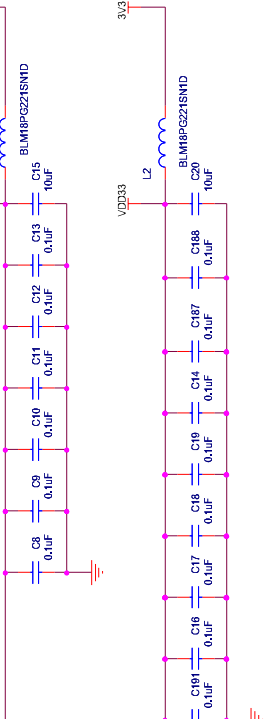

USB AB CONNECTIONS

USB UPSTREAM PORT

USB DOWNSTREAM PORT-2_USB-A-1

USB DOWNSTREAM PORT-1_MICRO

USB HUB

ABB

VERIFICATION TOOL BSMF MEASUREMENT ADAPTER
 (Device Specific Adaptor - USA)

CONFIDENTIAL	
THIS DOCUMENT IS A PROPERTY OF ABB AND CONTAINS INFORMATION THAT IS CONFIDENTIAL AND PROPRIETARY TO ABB. NO PART OF THIS DRAWING IS TO BE COPIED, REPRODUCED OR DISCLOSED TO THIRD PARTIES WITHOUT THE WRITTEN CONSENT OF ABB.	
PROJECT	VERIFICATION TOOL BSMF MEASUREMENT ADAPTER (Device Specific Adaptor - USA)
TITLE	USB HUB
DOCUMENT NO	
STARTING DATE	Wednesday, March 28, 2018
LAST UPDATE DATE:	
REVISION	
SHEET	3 OF 3