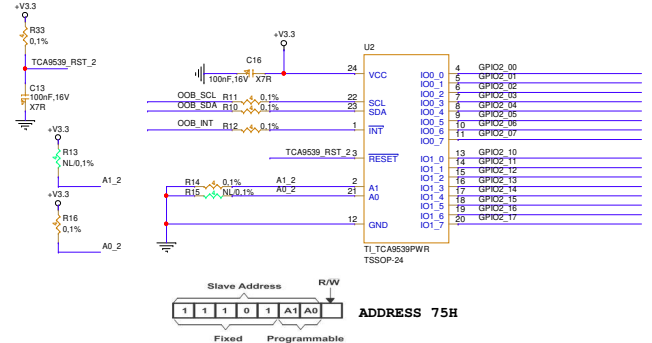

# SMBus to GPIO Expander

## GPIO

## +V3.3 Power

Title		
Size	Document Number	Rev
Date:	3 of 8	A101