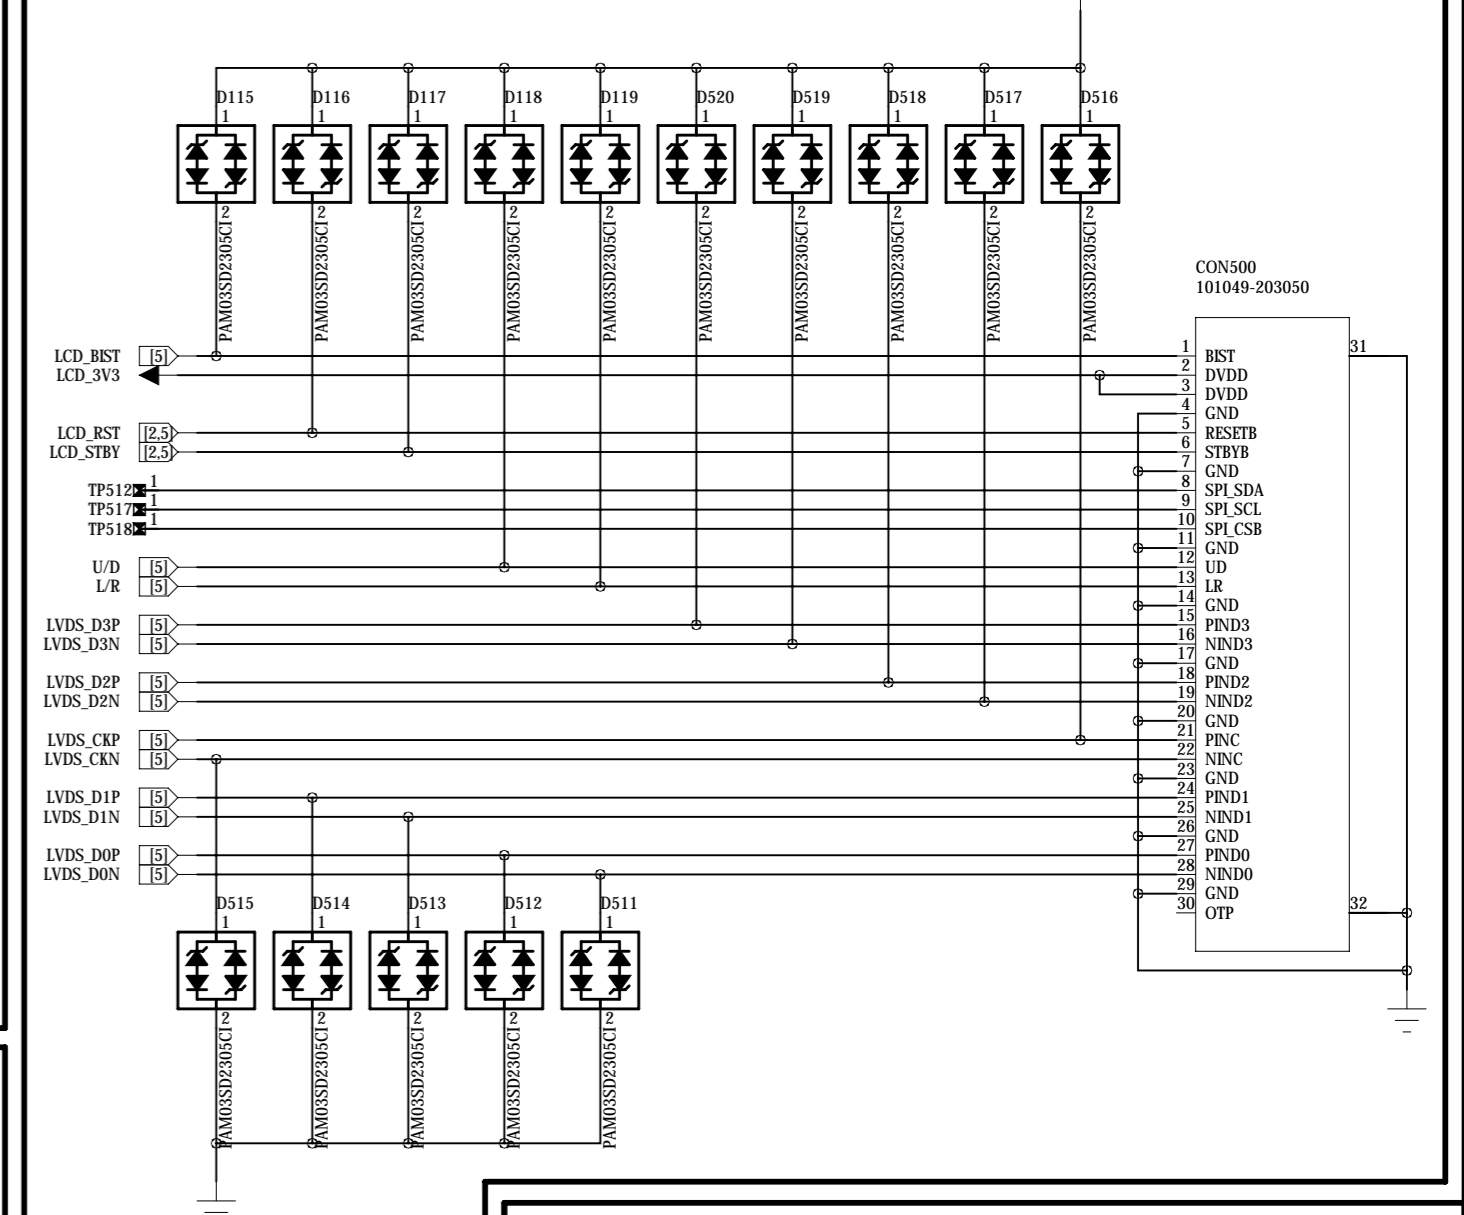

MPI to LVDS CONVERTOR

LCD CONNECTOR

LCD CTL