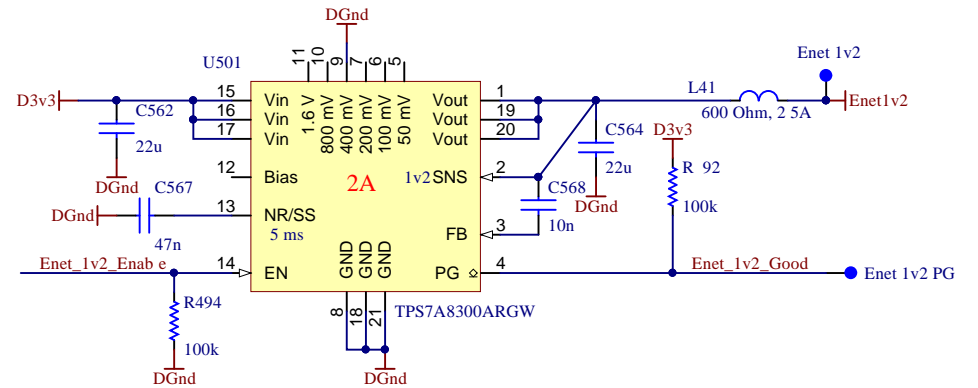

| | | |
|----------------------------------|-----------------------|--|
| Ar Cpu : Ethernet Switch | | |
| DrB/20487000 | dtg 23 2055Z Jan 2020 | |
| | use Gerber 1 | |
| | drn DrB | |
| | ckd C+T | |
| | lapdNoOne | |
| (c) Emeritus Solutions Ltd, 2020 | | |
| 20487000_ArCpu_EnetSwitch.schdoc | | |
| Sheet 46 of 64 | A4 | |

| | | |
|-----------------------------------|-----------------------|----------------|
| Ar Cpu : Ethernet J201 PHY | | |
| DrB/20487000 | dtg 23 2055Z Jan 2020 | |
| Mid.Bishop@Emeritus-Solutions.com | use Gerber 1 | |
| | drn DrB | |
| | ckd C+T | |
| | lapdNoOne | |
| 20487000_ArCpu_EnetJ201Phy schdoc | | Sheet 48 of 64 |

| | | |
|---|-----------------------|----------------|
| Ar Cpu : Enet Power | | |
| DrB/20487000 | dtg 23 2055Z Jan 2020 | |
| | use Gerber 1 | |
| | drn DrB | |
| | ckd C+T | |
| | lapdNoOne | |
| © Emulex Solutions Ltd, 2020 20487000_ArCpu_EnetPower schdoc | | Sheet 49 of 64 |