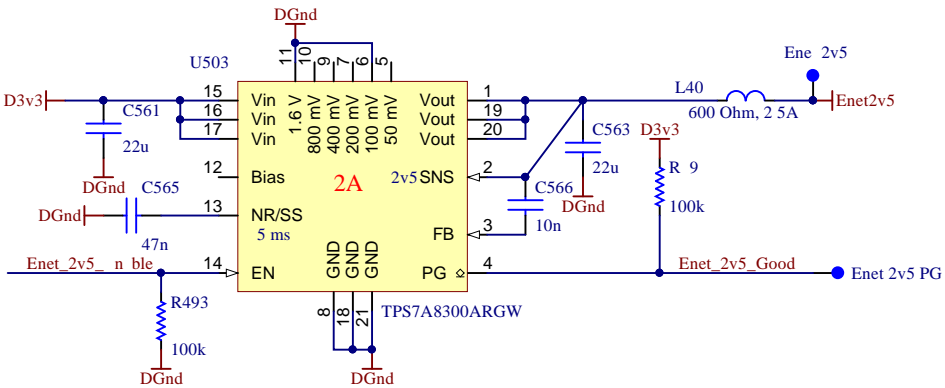

| | | |
|----------------------------------|-----------------------|--|
| Ar Cpu : Ethernet Switch | | |
| DrB/20487000 | dtg 23 2055Z Jan 2020 | |
| | use Gerber 1 | |
| | drn DrB | |
| | ckd C+T | |
| | lapdNoOne | |
| (c) Emeritus Solutions Ltd, 2020 | | |
| 20487000_ArCpu_EnetSwitch.schdoc | | |
| Sheet 46 of 64 | A4 | |

| | | |
|---|-----------------------|----------------|
| Ar Cpu : Enet Power | | |
| DrB/20487000 | dtg 23 2055Z Jan 2020 | |
| | use Gerber 1 | |
| | drn DrB | |
| | ckd C+T | |
| | lapdNoOne | |
| © Emulex Solutions Ltd, 2020 20487000_ArCpu_EnetPower schdoc | | Sheet 49 of 64 |