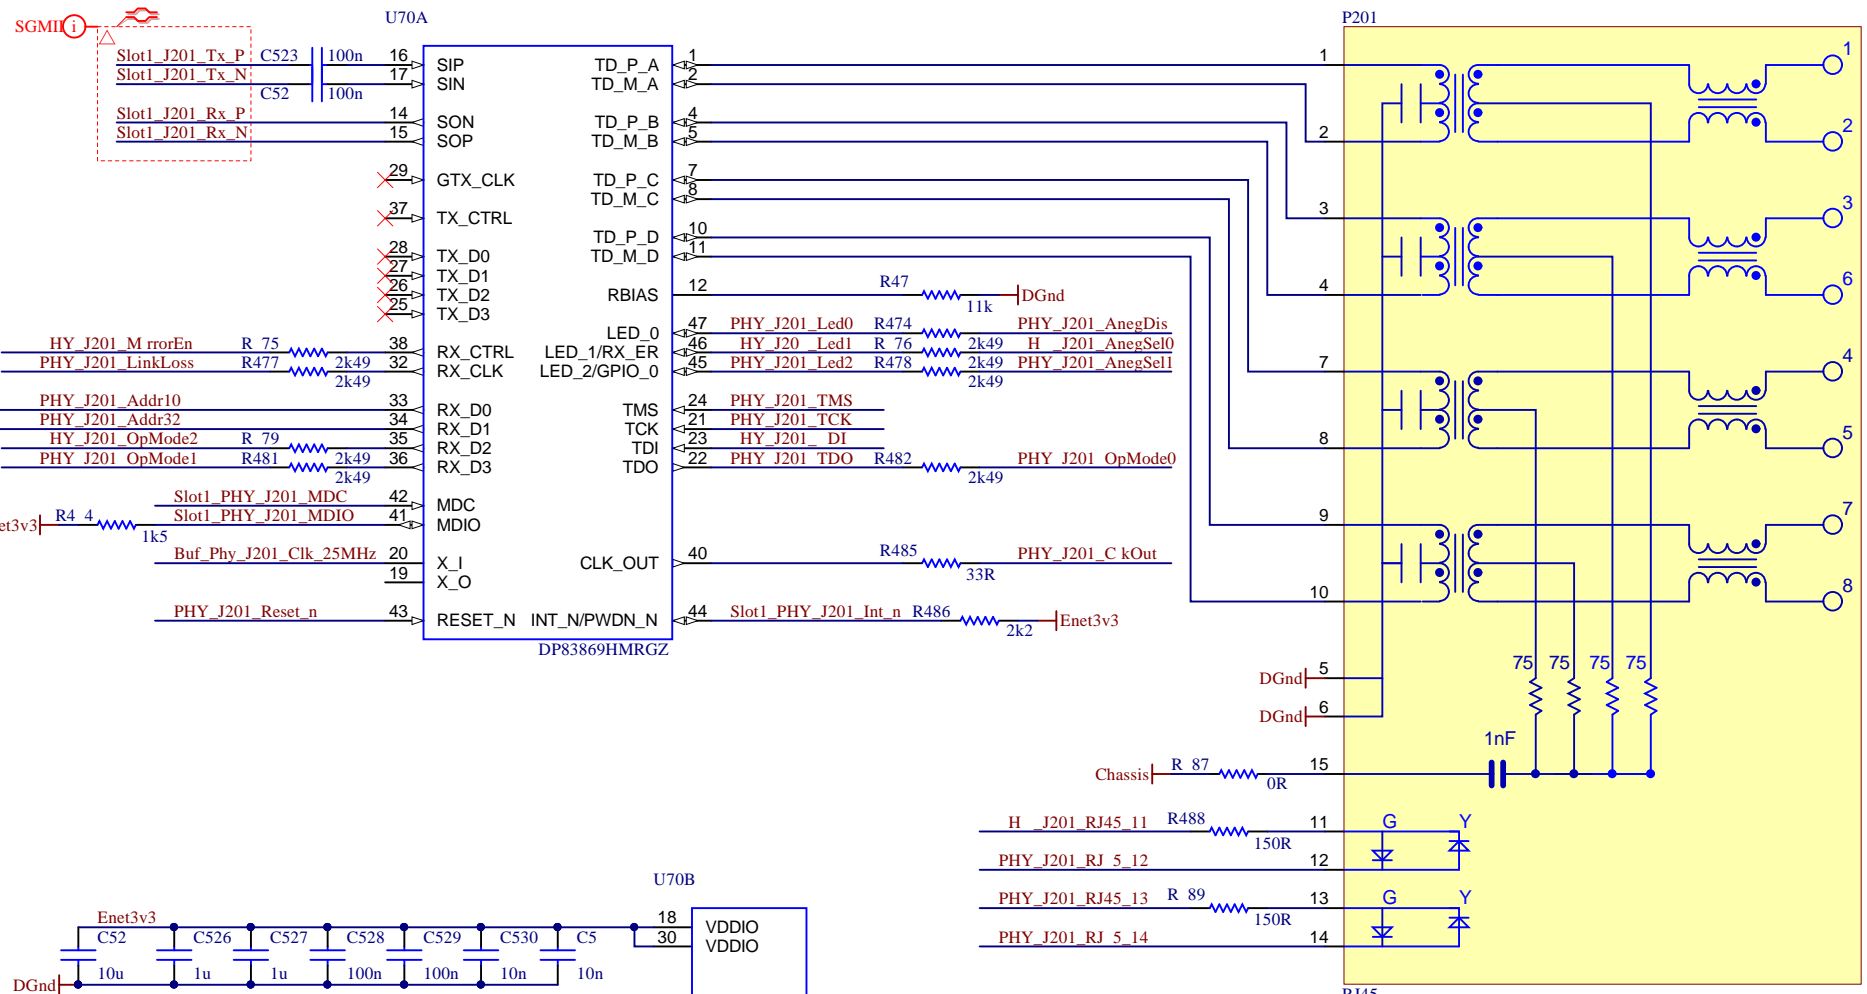

| | | |
|----------------------------------|-----------------------|--|
| Ar Cpu : Ethernet Switch | | |
| DrB/20487000 | dtg 23 2055Z Jan 2020 | |
| | use Gerber 1 | |
| | drn DrB | |
| | ckd C+T | |
| | lapdNoOne | |
| (c) Emeritus Solutions Ltd, 2020 | | |
| 20487000_ArCpu_EnetSwitch.schdoc | | |
| Sheet 46 of 64 | A4 | |

| | | |
|-----------------------------------|-----------------------|----------------|
| Ar Cpu : Ethernet J201 PHY | | |
| DrB/20487000 | dtg 23 2055Z Jan 2020 | |
| Mid.Bishop@Emeritus-Solutions.com | use Gerber 1 | |
| | drn DrB | |
| | ckd C+T | |
| | lapdNoOne | |
| 20487000_ArCpu_EnetJ201Phy schdoc | | Sheet 48 of 64 |

| | | |
|---|-----------------------|----------------|
| Ar Cpu : Enet Power | | |
| DrB/20487000 | dtg 23 2055Z Jan 2020 | |
| | use Gerber 1 | |
| | drn DrB | |
| | ckd C+T | |
| | lapdNoOne | |
| © Emulex Solutions Ltd, 2020 20487000_ArCpu_EnetPower schdoc | | Sheet 49 of 64 |