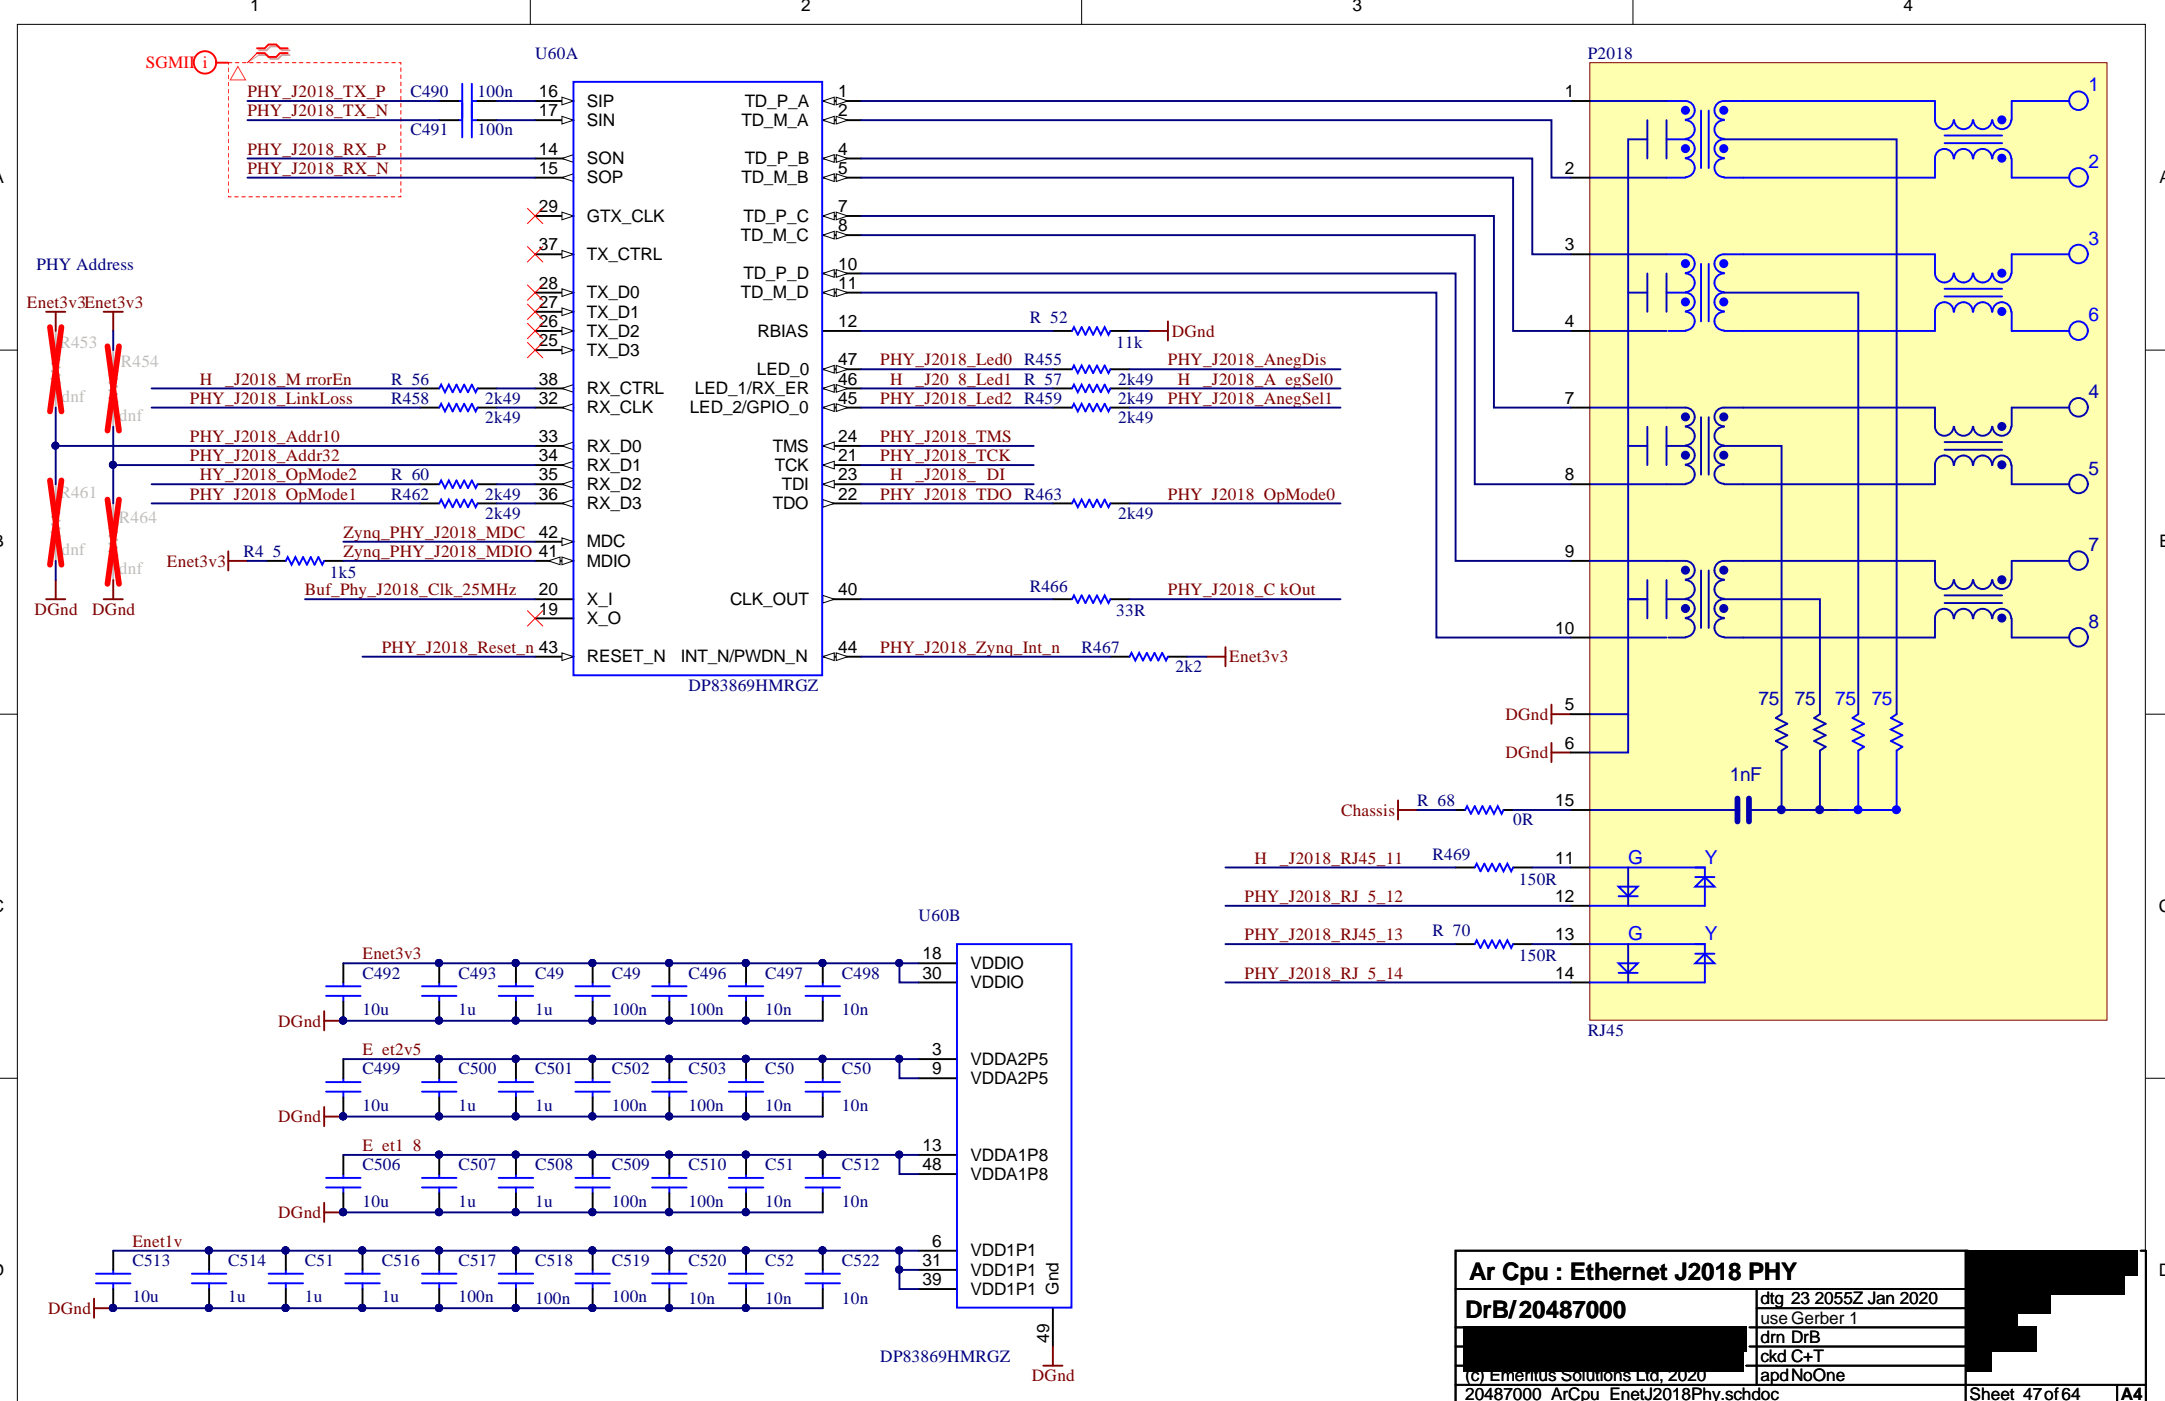

| | | |
|----------------------------------|-----------------------|--|
| Ar Cpu : Ethernet Switch | | |
| DrB/20487000 | dtg 23 2055Z Jan 2020 | |
| | use Gerber 1 | |
| | drn DrB | |
| | ckd C+T | |
| | lapdNoOne | |
| (c) Emeritus Solutions Ltd, 2020 | | |
| 20487000_ArCpu_EnetSwitch.schdoc | | |
| Sheet 46 of 64 | A4 | |

| | | |
|-----------------------------------|-----------------------|----------------|
| Ar Cpu : Ethernet J201 PHY | | |
| DrB/20487000 | dtg 23 2055Z Jan 2020 | |
| Mid.Bishop@Emeritus-Solutions.com | use Gerber 1 | |
| | drn DrB | |
| | ckd C+T | |
| | lapdNoOne | |
| 20487000_ArCpu_EnetJ201Phy schdoc | | Sheet 48 of 64 |

| | | |
|---|-----------------------|----------------|
| Ar Cpu : Enet Power | | |
| DrB/20487000 | dtg 23 2055Z Jan 2020 | |
| | use Gerber 1 | |
| | drn DrB | |
| | ckd C+T | |
| | lapdNoOne | |
| © Emulex Solutions Ltd, 2020 20487000_ArCpu_EnetPower schdoc | | Sheet 49 of 64 |