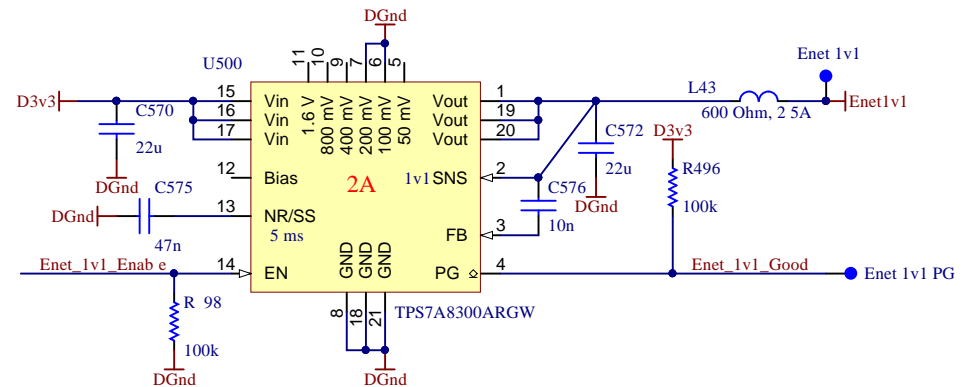

| | | |
|----------------------------------|-----------------------|--|
| Ar Cpu : Ethernet Switch | | |
| DrB/20487000 | dtg 23 2055Z Jan 2020 | |
| | use Gerber 1 | |
| | drn DrB | |
| | ckd C+T | |
| | lapdNoOne | |
| (c) Emeritus Solutions Ltd, 2020 | | |
| 20487000_ArCpu_EnetSwitch.schdoc | | |
| Sheet 46 of 64 | A4 | |

| | | |
|-----------------------------------|-----------------------|----------------|
| Ar Cpu : Ethernet J201 PHY | | |
| DrB/20487000 | dtg 23 2055Z Jan 2020 | |
| Mid.Bishop@Emeritus-Solutions.com | use Gerber 1 | |
| | drn DrB | |
| | ckd C+T | |
| | lapdNoOne | |
| 20487000_ArCpu_EnetJ201Phy schdoc | | Sheet 48 of 64 |

| | | |
|---|-----------------------|----------------|
| Ar Cpu : Enet Power | | |
| DrB/20487000 | dtg 23 2055Z Jan 2020 | |
| | use Gerber 1 | |
| | drn DrB | |
| | ckd C+T | |
| | lapdNoOne | |
| © Emulex Solutions Ltd, 2020 20487000_ArCpu_EnetPower schdoc | | Sheet 49 of 64 |