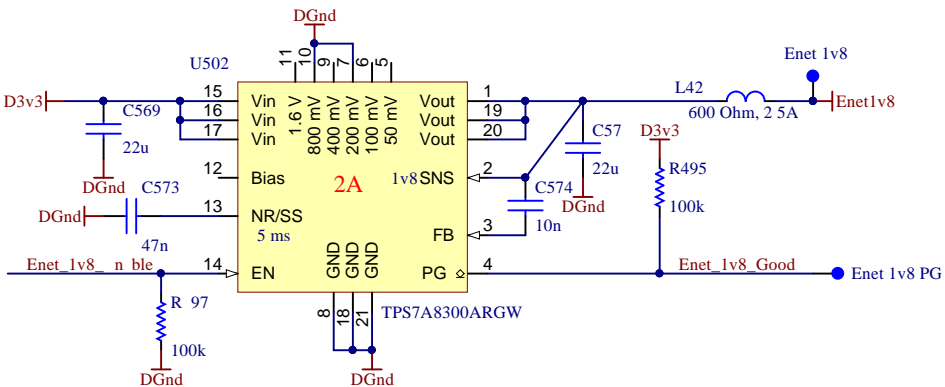

| | | |
|----------------------------------|-----------------------|--|
| Ar Cpu : Ethernet Switch | | |
| DrB/20487000 | dtg 23 2055Z Jan 2020 | |
| | use Gerber 1 | |
| | drn DrB | |
| | ckd C+T | |
| | lapdNoOne | |
| (c) Emeritus Solutions Ltd, 2020 | | |
| 20487000_ArCpu_EnetSwitch.schdoc | | |
| Sheet 46 of 64 | A4 | |

| | | |
|-----------------------------------|-----------------------|----------------|
| Ar Cpu : Ethernet J201 PHY | | |
| DrB/20487000 | dtg 23 2055Z Jan 2020 | |
| Mid.Bishop@Emeritus-Solutions.com | use Gerber 1 | |
| | drn DrB | |
| | ckd C+T | |
| | lapdNoOne | |
| 20487000_ArCpu_EnetJ201Phy schdoc | | Sheet 48 of 64 |

| | | |
|---|-----------------------|----------------|
| Ar Cpu : Enet Power | | |
| DrB/20487000 | dtg 23 2055Z Jan 2020 | |
| | use Gerber 1 | |
| | drn DrB | |
| | ckd C+T | |
| | lapdNoOne | |
| © Emulex Solutions Ltd, 2020 20487000_ArCpu_EnetPower schdoc | | Sheet 49 of 64 |