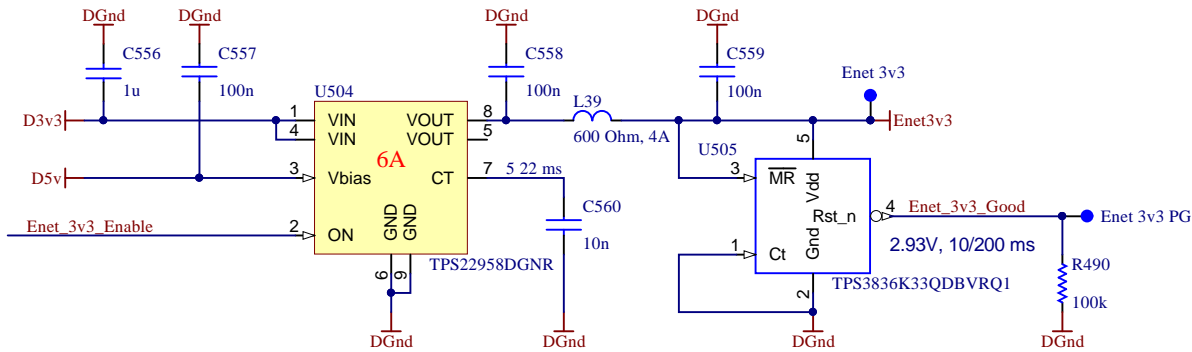

| | | |
|----------------------------------|-----------------------|--|
| Ar Cpu : Ethernet Switch | | |
| DrB/20487000 | dtg 23 2055Z Jan 2020 | |
| | use Gerber 1 | |
| | drn DrB | |
| | ckd C+T | |
| | lapdNoOne | |
| (c) Emeritus Solutions Ltd, 2020 | | |
| 20487000_ArCpu_EnetSwitch.schdoc | | |
| Sheet 46 of 64 | A4 | |

| | | |
|-----------------------------------|-----------------------|----------------|
| Ar Cpu : Ethernet J201 PHY | | |
| DrB/20487000 | dtg 23 2055Z Jan 2020 | |
| Mid.Bishop@Emeritus-Solutions.com | use Gerber 1 | |
| | drn DrB | |
| | ckd C+T | |
| | lapdNoOne | |
| 20487000_ArCpu_EnetJ201Phy schdoc | | Sheet 48 of 64 |

| | | |
|---|-----------------------|----------------|
| Ar Cpu : Enet Power | | |
| DrB/20487000 | dtg 23 2055Z Jan 2020 | |
| | use Gerber 1 | |
| | drn DrB | |
| | ckd C+T | |
| | lapdNoOne | |
| © Emulex Solutions Ltd, 2020 20487000_ArCpu_EnetPower schdoc | | Sheet 49 of 64 |