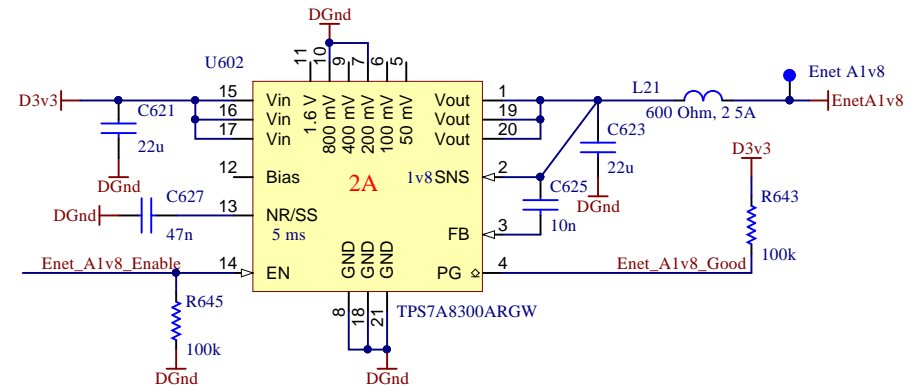

<b>Ar Mux : Ethernet J503G PHY</b>		
<b>DrB/20489000</b>	dtg 16 1344Z Nov 19	
	use Gerber 2b	
	drn DrB	
	ckd C - T	
	lapdNoOne	
© Emertus Solutions Ltd, 2019		
20489000_ArMux_EnetJ503GPhy schdoc		
	Sheet 54 of 72	<b>A4</b>

<b>Ar Mux : Ethernet J503G RJ45</b>		
<b>DrB/20489000</b>	dtg 16 1344Z Nov 19	
	use Gerber 2b	
	drn DrB	
	ckd C - T	
	lapd NoOne	
(c) Emeritus Solutions Ltd, 2019		
20489000_ArMux_EnetJ503GRJ45 schdoc		
	Sheet 55 of 72	<b>A4</b>

<b>Ar Mux : Enet Power</b>		
<b>DrB/20489000</b>	dtg 16 1344Z Nov 19	
	use Gerber 2b	
	drn DrB	
	ckd C - T	
	lapdNoOne	
(c) Emeritus Solutions Ltd, 2019 20489000_ArMux_EnetPower.schdoc		Sheet 56 of 72