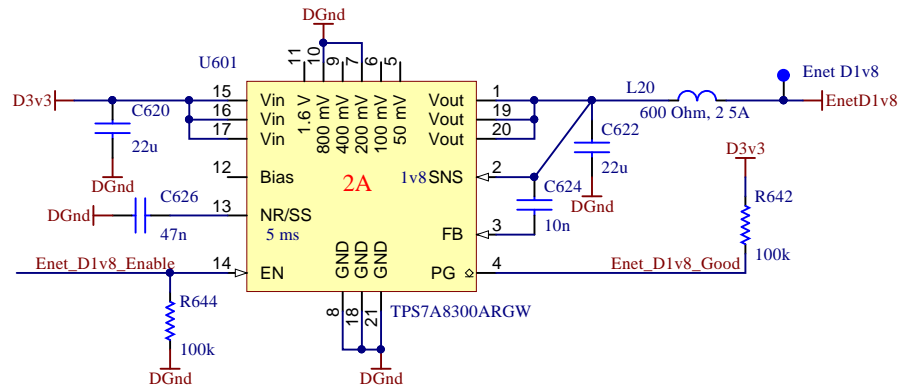

<b>Ar Mux : Ethernet J503G PHY</b>		
<b>DrB/20489000</b>	dtg 16 1344Z Nov 19	
	use Gerber 2b	
	drn DrB	
	ckd C - T	
	lapdNoOne	
© Emertus Solutions Ltd, 2019		
20489000_ArMux_EnetJ503GPhy schdoc		
	Sheet 54 of 72	<b>A4</b>

<b>Ar Mux : Ethernet J503G RJ45</b>		
<b>DrB/20489000</b>	dtg 16 1344Z Nov 19	
	use Gerber 2b	
	drn DrB	
	ckd C - T	
	lapd NoOne	
(c) Emeritus Solutions Ltd, 2019		
20489000_ArMux_EnetJ503GRJ45 schdoc		
	Sheet 55 of 72	<b>A4</b>

<b>Ar Mux : Enet Power</b>		
<b>DrB/20489000</b>	dtg 16 1344Z Nov 19	
	use Gerber 2b	
	drn DrB	
	ckd C - T	
	lapdNoOne	
(c) Emeritus Solutions Ltd, 2019 20489000_ArMux_EnetPower.schdoc		Sheet 56 of 72