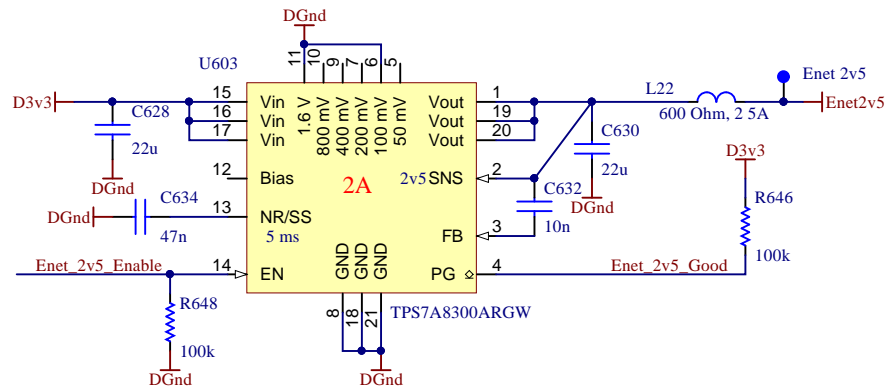

<b>Ar Mux : Ethernet J503G PHY</b>		
<b>DrB/20489000</b>	dtg 16 1344Z Nov 19	
	use Gerber 2b	
	drn DrB	
	ckd C - T	
	lapdNoOne	
© Emertus Solutions Ltd, 2019		
20489000_ArMux_EnetJ503GPhy schdoc		
	Sheet 54 of 72	<b>A4</b>

<b>Ar Mux : Ethernet J503G RJ45</b>		
<b>DrB/20489000</b>	dtg 16 1344Z Nov 19	
	use Gerber 2b	
	drn DrB	
	ckd C - T	
	lapd NoOne	
(c) Emeritus Solutions Ltd, 2019		
20489000_ArMux_EnetJ503GRJ45 schdoc		
	Sheet 55 of 72	<b>A4</b>