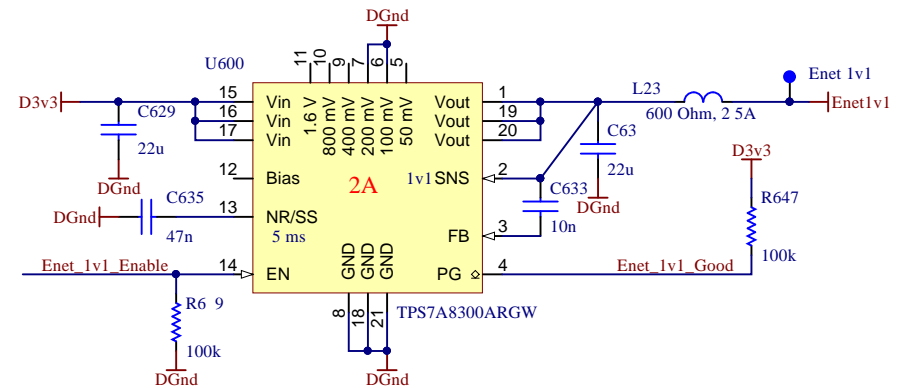

<b>Ar Mux : Ethernet J503G PHY</b>		
<b>DrB/20489000</b>	dtg 16 1344Z Nov 19	
	use Gerber 2b	
	drn DrB	
	ckd C - T	
	lapdNoOne	
© Emertus Solutions Ltd, 2019		
20489000_ArMux_EnetJ503GPhy schdoc		
	Sheet 54 of 72	<b>A4</b>

<b>Ar Mux : Ethernet J503G RJ45</b>		
<b>DrB/20489000</b>	dtg 16 1344Z Nov 19	
	use Gerber 2b	
	drn DrB	
	ckd C - T	
	lapd NoOne	
(c) Emeritus Solutions Ltd, 2019		
20489000_ArMux_EnetJ503GRJ45 schdoc		
	Sheet 55 of 72	<b>A4</b>

<b>Ar Mux : Enet Power</b>		
<b>DrB/20489000</b>	dtg 16 1344Z Nov 19	
	use Gerber 2b	
	drn DrB	
	ckd C - T	
	lapdNoOne	
(c) Emeritus Solutions Ltd, 2019 20489000_ArMux_EnetPower.schdoc		Sheet 56 of 72