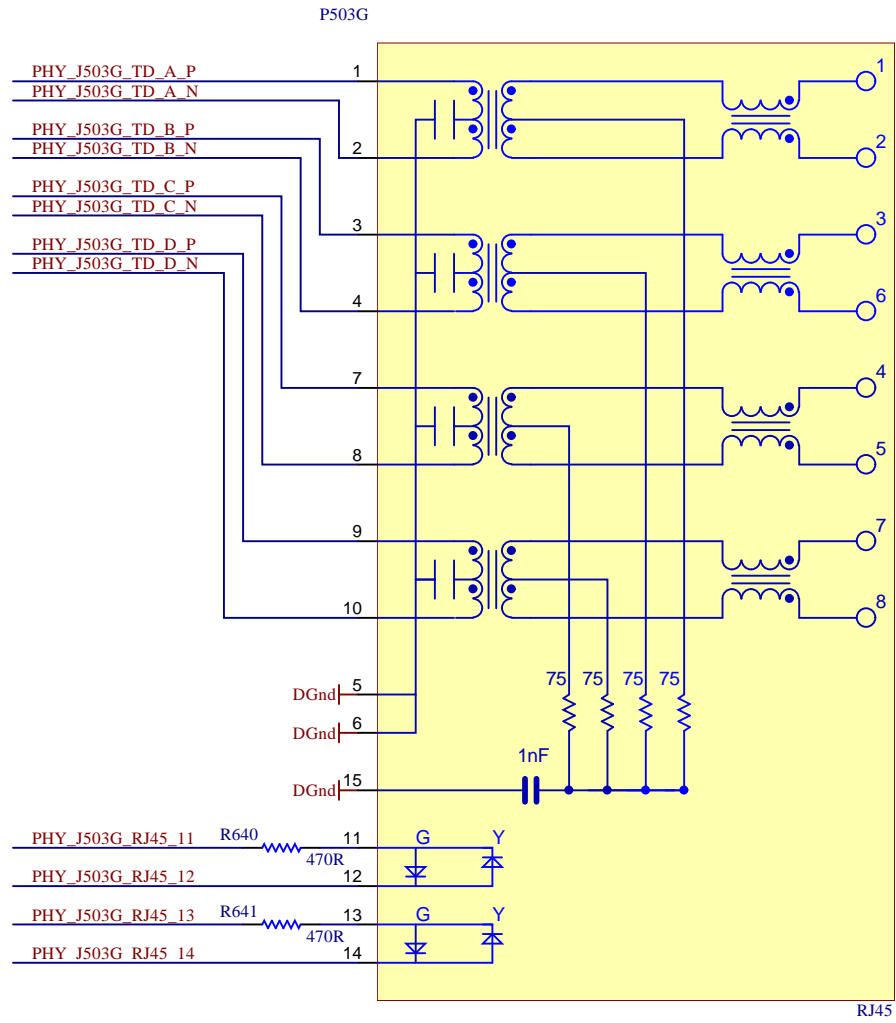

<b>Ar Mux : Ethernet J503G PHY</b>		
<b>DrB/20489000</b>	dtg 16 1344Z Nov 19	
	use Gerber 2b	
	drn DrB	
	ckd C - T	
	lapdNoOne	
© Emertus Solutions Ltd, 2019		
20489000_ArMux_EnetJ503GPhy schdoc		
	Sheet 54 of 72	<b>A4</b>

<b>Ar Mux : Ethernet J503G RJ45</b>		
<b>DrB/20489000</b>	dtg 16 1344Z Nov 19	
	use Gerber 2b	
	drn DrB	
	ckd C - T	
	lapd NoOne	
(c) Emeritus Solutions Ltd, 2019		
20489000_ArMux_EnetJ503GRJ45 schdoc		
	Sheet 55 of 72	<b>A4</b>

<b>Ar Mux : Enet Power</b>		
<b>DrB/20489000</b>	dtg 16 1344Z Nov 19	
	use Gerber 2b	
	drn DrB	
	ckd C - T	
	lapdNoOne	
(c) Emeritus Solutions Ltd, 2019 20489000_ArMux_EnetPower.schdoc		Sheet 56 of 72