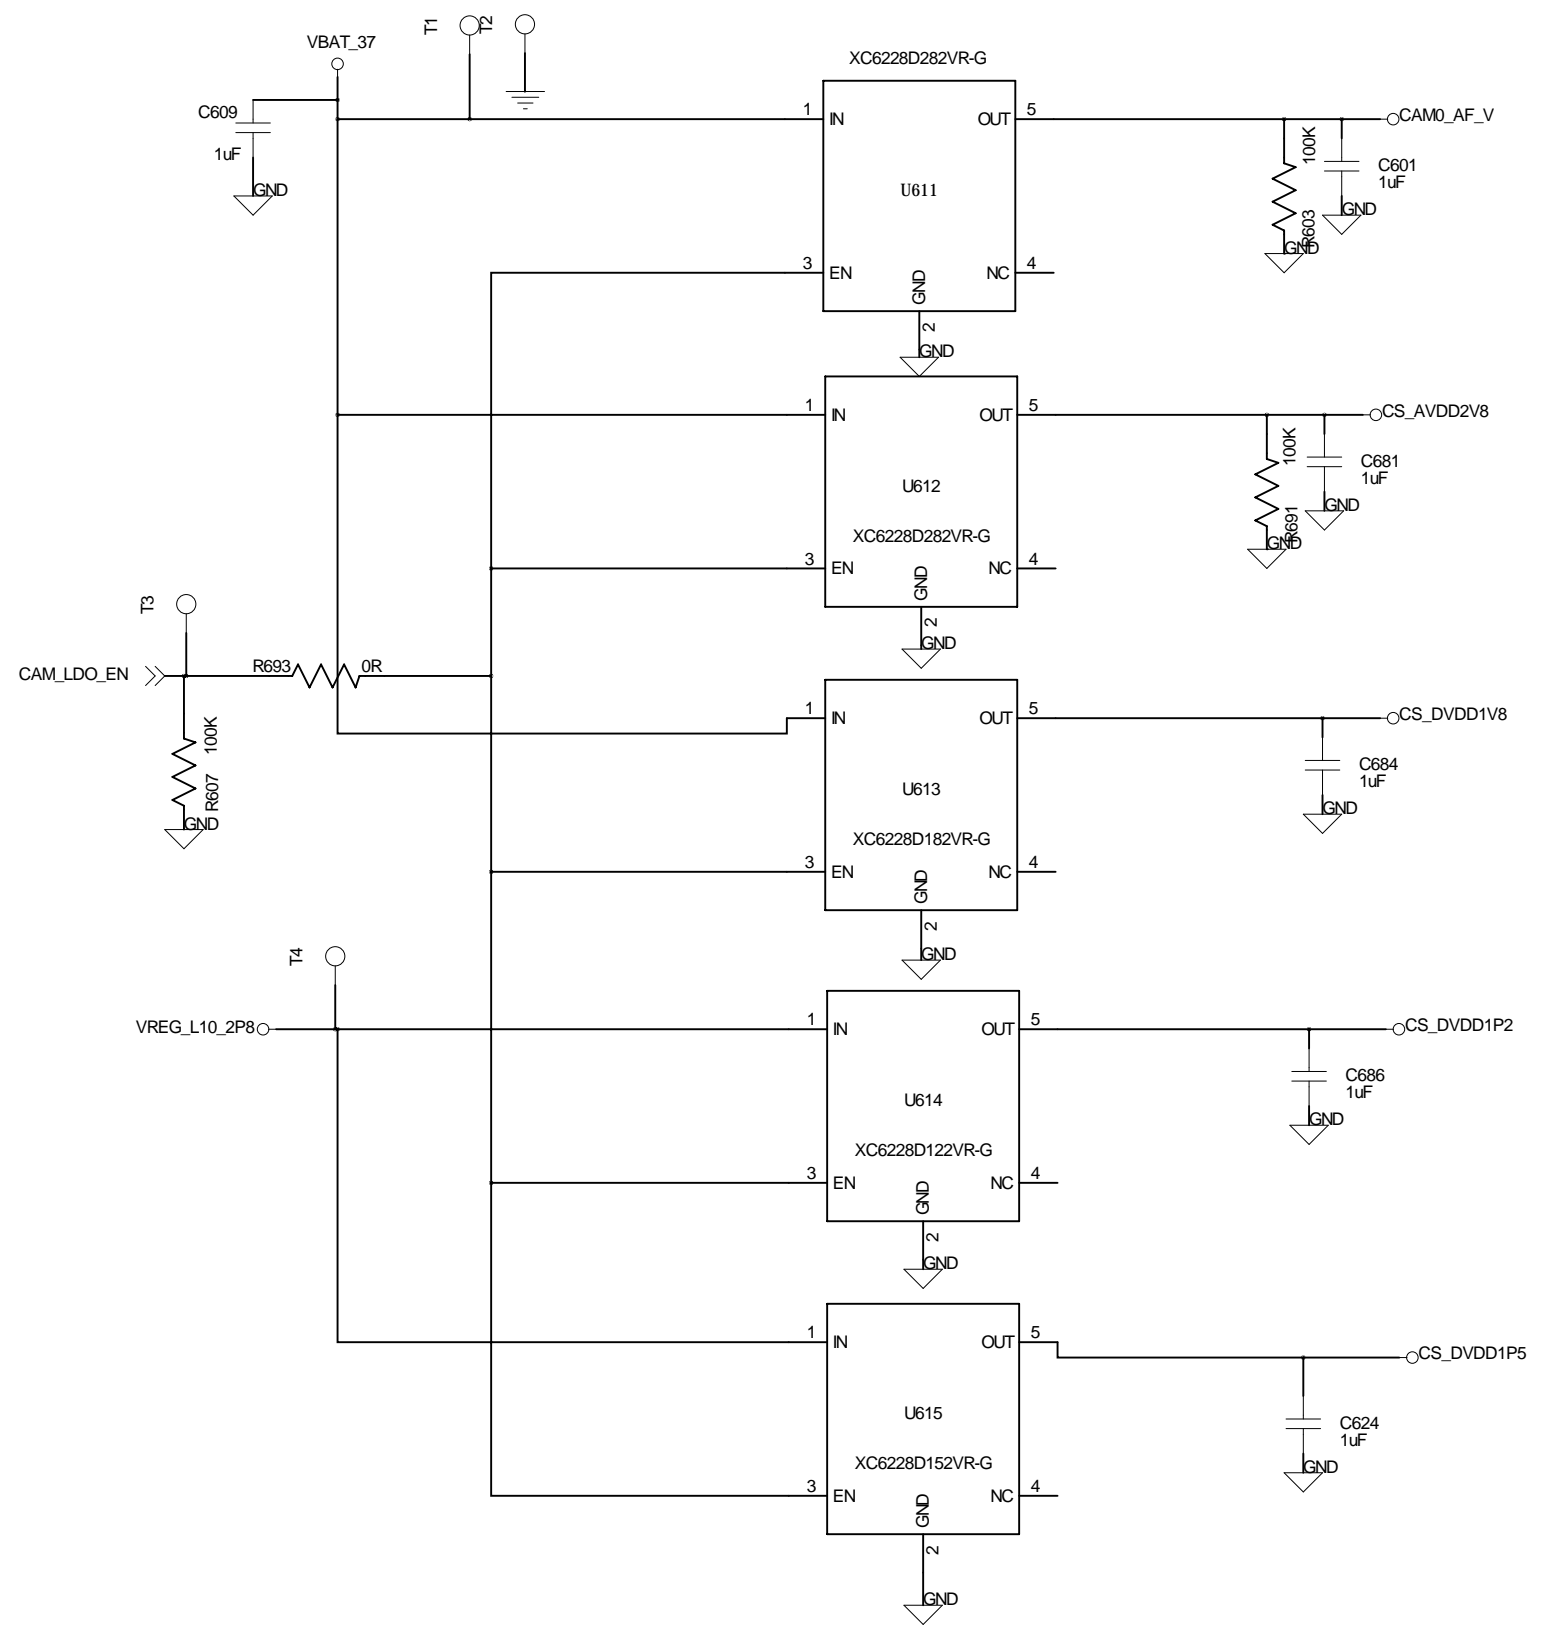

CAMERA_POWER

S5K3P3 1600W-AF

OV8856-800W-FF