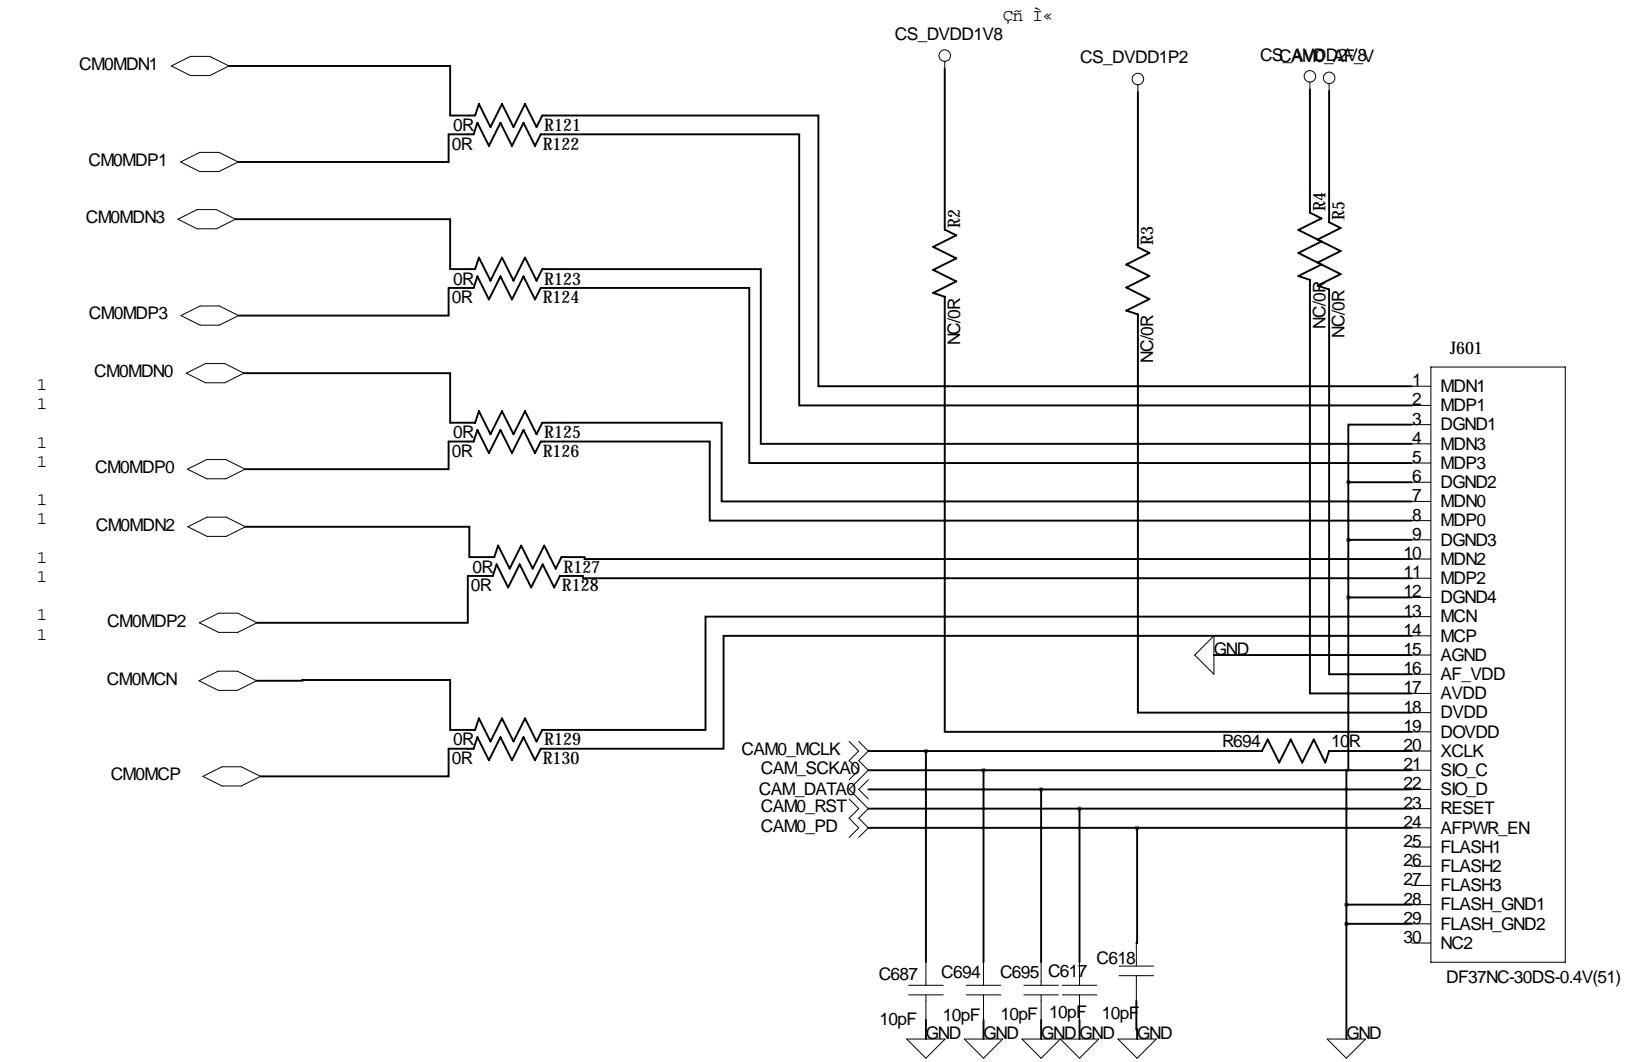

CAMERA_POWER

S5K3P3 1600W-AF

OV8856-800W-FF