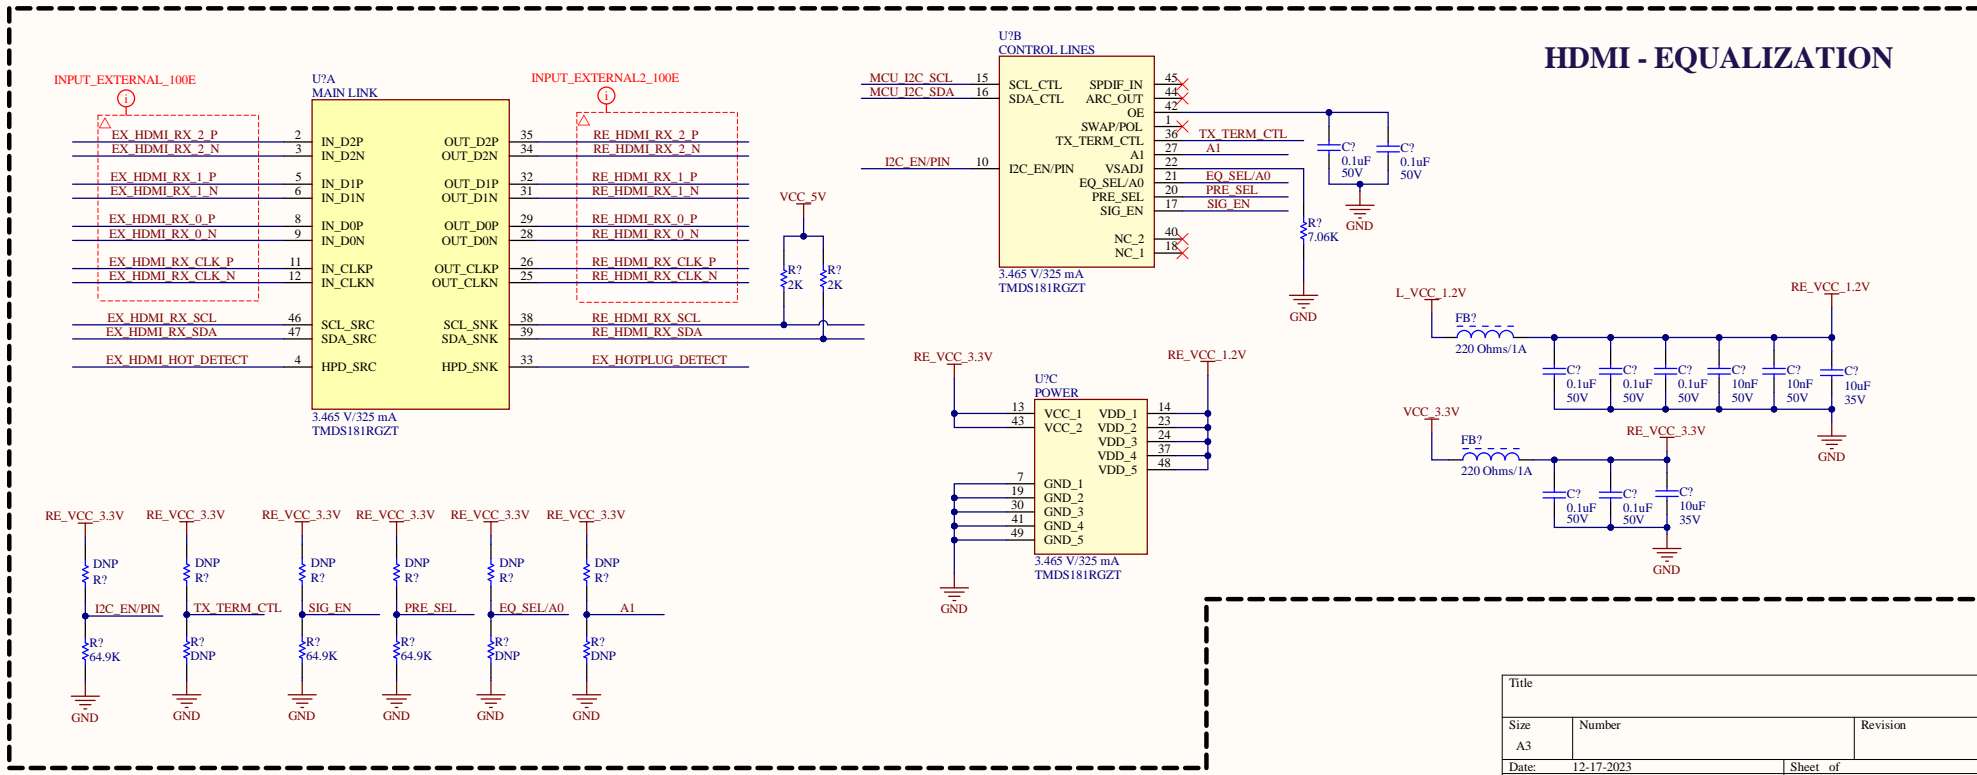

EXTERNAL HDMI INPUT

EXTERNAL HDMI INPUT

ESD FOR EXTERNAL CONNECTOR

HDMI - EQUALIZATION

| | | |
|-------|---------------|-----------|
| Title | | |
| Size | Number | Revision |
| A3 | | |
| Date: | 12-17-2023 | Sheet of |
| File: | Sheet2.SchDoc | Drawn By: |