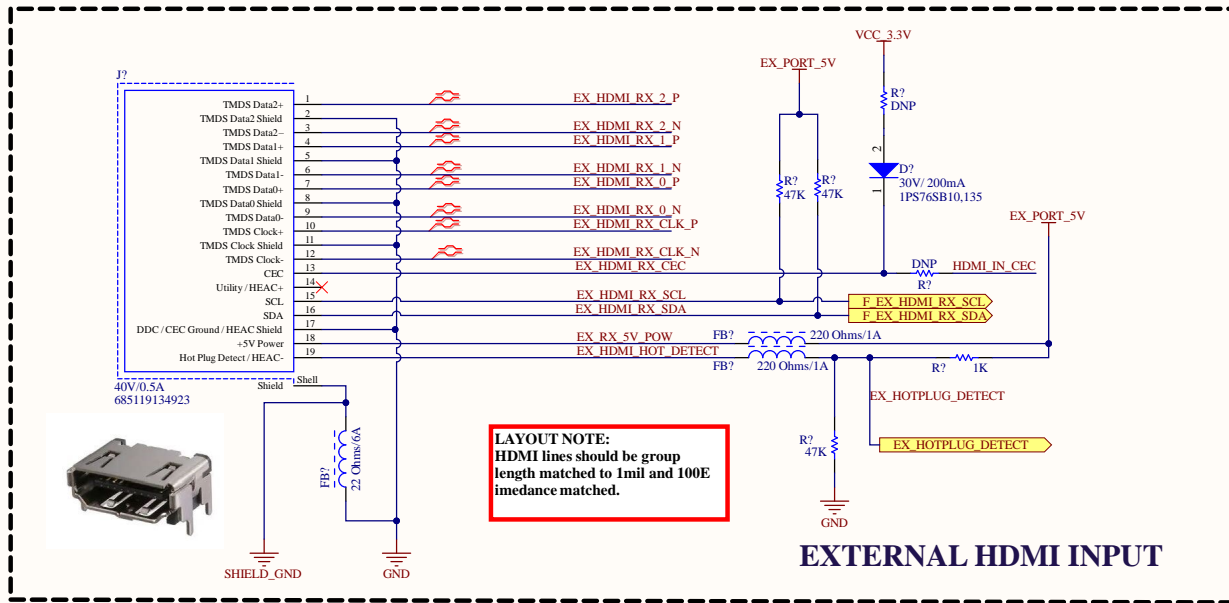

EXTERNAL HDMI INPUT

EXTERNAL HDMI INPUT

ESD FOR EXTERNAL CONNECTOR

HDMI - EQUALIZATION

| | | |
|-------|---------------|-----------|
| Title | | |
| Size | Number | Revision |
| A3 | | |
| Date: | 12-17-2023 | Sheet of |
| File: | Sheet2.SchDoc | Drawn By: |