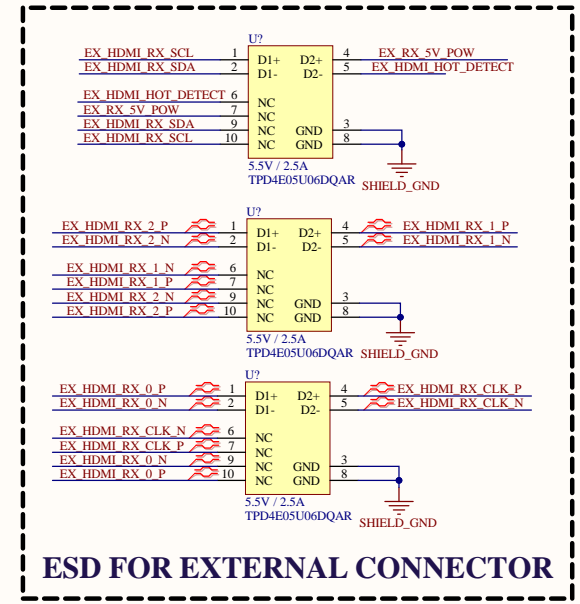

EXTERNAL HDMI INPUT

EXTERNAL HDMI INPUT

ESD FOR EXTERNAL CONNECTOR

HDMI - EQUALIZATION

| | | |
|-------|---------------|-----------|
| Title | | |
| Size | Number | Revision |
| A3 | | |
| Date: | 12-17-2023 | Sheet of |
| File: | Sheet2.SchDoc | Drawn By: |