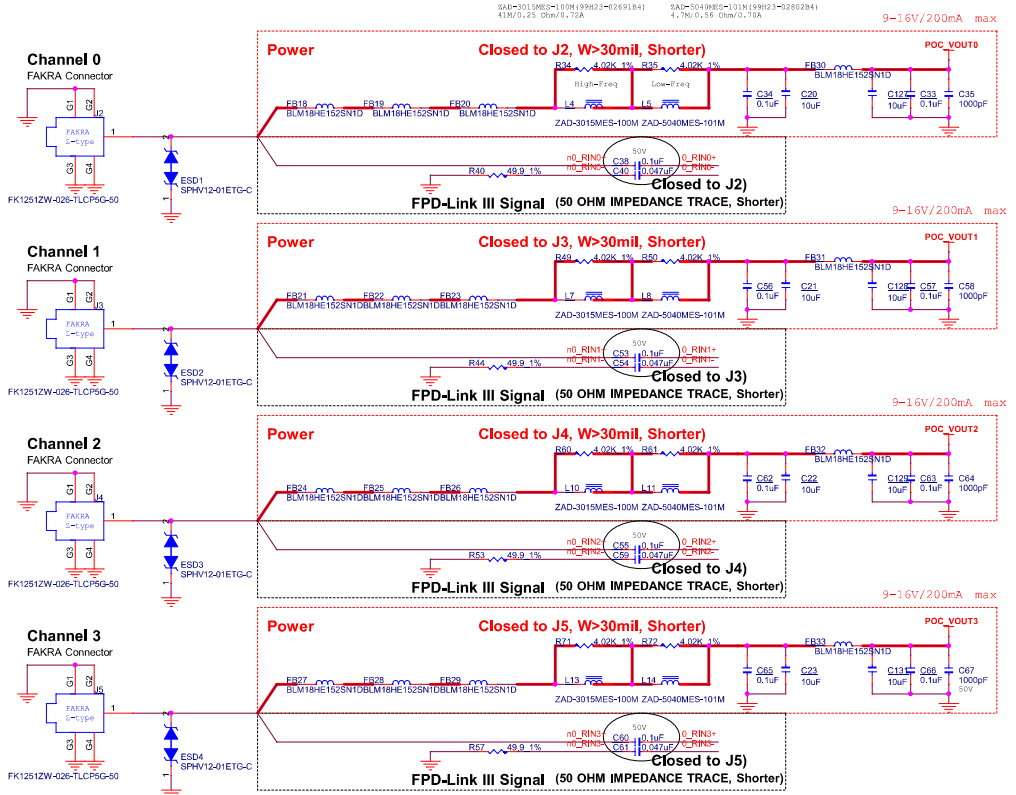

Quad FPD-Link III Deserializer Hub with MIPI CSI2 output (DS90UB960-Q1)