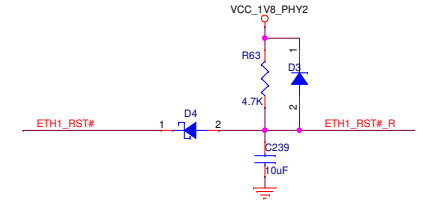

# ETHERNET PHY

**PHY ADDRESS = 00001**  
**Auto-negotiation Enabled**  
**10/100/1000 advertised, Auto-MDI-X**  
**Tx Clock Skew = 0ns**  
**Rx Clock Skew = 2ns**

		<b>A3</b> <b>Title : ETHERNET PHY</b>
<b>Fab No : 501-1-03900</b>		<b>Rev: B1</b>
<b>Asy No : 701-1-04839</b>		<b>Sheet 2 of 16</b>

# ETHERNET PHY2

PHY ADDRESS = 00001  
 Auto-negotiation Enabled  
 10/100/1000 advertised, Auto-MDI-X  
 Tx Clock Skew = 0ns  
 Rx Clock Skew = 2ns

		Title : ETHERNET PHY2	
		Fab No : 501-1-03900	Rev: B1
Asy No : 701-1-04839		Sheet 3 of 16	