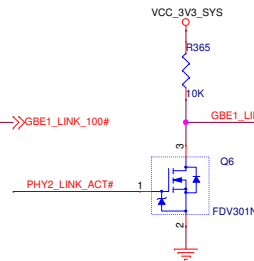

# ETHERNET PHY

**PHY ADDRESS = 00001**  
**Auto-negotiation Enabled**  
**10/100/1000 advertised, Auto-MDI-X**  
**Tx Clock Skew = 0ns**  
**Rx Clock Skew = 2ns**

		<b>A3</b> <b>Title : ETHERNET PHY</b>
<b>Fab No : 501-1-03900</b>		<b>Rev: B1</b>
<b>Asy No : 701-1-04839</b>		<b>Sheet 2 of 16</b>

# ETHERNET PHY2

PHY ADDRESS = 00001  
 Auto-negotiation Enabled  
 10/100/1000 advertised, Auto-MDI-X  
 Tx Clock Skew = 0ns  
 Rx Clock Skew = 2ns

		Title : ETHERNET PHY2	
		Fab No : 501-1-03900	Rev: B1
Asy No : 701-1-04839		Sheet 3 of 16	