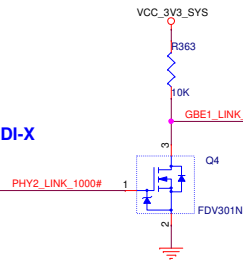

# ETHERNET PHY

**PHY ADDRESS = 00001**  
**Auto-negotiation Enabled**  
**10/100/1000 advertised, Auto-MDI-X**  
**Tx Clock Skew = 0ns**  
**Rx Clock Skew = 2ns**

		<b>A3</b> <b>Title : ETHERNET PHY</b>
<b>Fab No : 501-1-03900</b>		<b>Rev: B1</b>
<b>Asy No : 701-1-04839</b>		<b>Sheet 2 of 16</b>

# ETHERNET PHY2

PHY ADDRESS = 00001  
 Auto-negotiation Enabled  
 10/100/1000 advertised, Auto-MDI-X  
 Tx Clock Skew = 0ns  
 Rx Clock Skew = 2ns

		Title : ETHERNET PHY2	
		Fab No : 501-1-03900	Rev: B1
Asy No : 701-1-04839		Sheet 3 of 16	