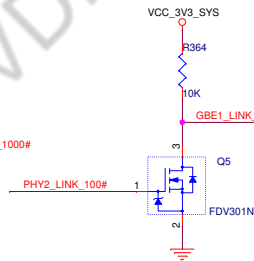

# ETHERNET PHY

**PHY ADDRESS = 00001**  
**Auto-negotiation Enabled**  
**10/100/1000 advertised, Auto-MDI-X**  
**Tx Clock Skew = 0ns**  
**Rx Clock Skew = 2ns**

		<b>A3</b> <b>Title : ETHERNET PHY</b>
<b>Fab No : 501-1-03900</b>		<b>Rev: B1</b>
<b>Asy No : 701-1-04839</b>		<b>Sheet 2 of 16</b>

# ETHERNET PHY2

PHY ADDRESS = 00001  
 Auto-negotiation Enabled  
 10/100/1000 advertised, Auto-MDI-X  
 Tx Clock Skew = 0ns  
 Rx Clock Skew = 2ns

		Title : ETHERNET PHY2	
		Fab No : 501-1-03900	Rev: B1
Asy No : 701-1-04839		Sheet 3 of 16	