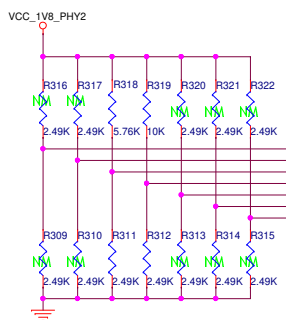

# ETHERNET PHY

**PHY ADDRESS = 00001**  
**Auto-negotiation Enabled**  
**10/100/1000 advertised, Auto-MDI-X**  
**Tx Clock Skew = 0ns**  
**Rx Clock Skew = 2ns**

		<b>A3</b> <b>Title : ETHERNET PHY</b>
<b>Fab No : 501-1-03900</b>		<b>Rev: B1</b>
<b>Asy No : 701-1-04839</b>		<b>Sheet 2 of 16</b>

# ETHERNET PHY2

PHY ADDRESS = 00001  
 Auto-negotiation Enabled  
 10/100/1000 advertised, Auto-MDI-X  
 Tx Clock Skew = 0ns  
 Rx Clock Skew = 2ns

		Title : ETHERNET PHY2	
		Fab No : 501-1-03900	Rev: B1
Asy No : 701-1-04839		Sheet 3 of 16	