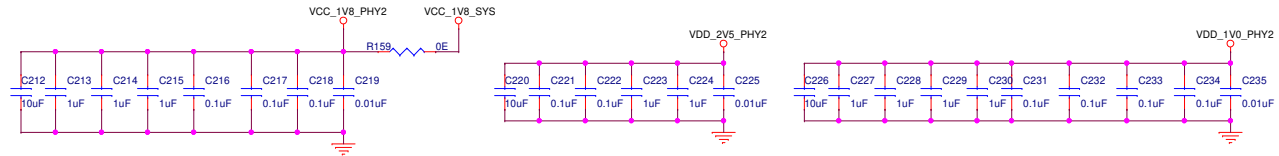

# ETHERNET PHY

**PHY ADDRESS = 00001**  
**Auto-negotiation Enabled**  
**10/100/1000 advertised, Auto-MDI-X**  
**Tx Clock Skew = 0ns**  
**Rx Clock Skew = 2ns**

		<b>A3</b> <b>Title : ETHERNET PHY</b>
<b>Fab No : 501-1-03900</b>		<b>Rev: B1</b>
<b>Asy No : 701-1-04839</b>		<b>Sheet 2 of 16</b>

# ETHERNET PHY2

PHY ADDRESS = 00001  
 Auto-negotiation Enabled  
 10/100/1000 advertised, Auto-MDI-X  
 Tx Clock Skew = 0ns  
 Rx Clock Skew = 2ns

		Title : ETHERNET PHY2	
		Fab No : 501-1-03900	Rev: B1
Asy No : 701-1-04839		Sheet 3 of 16	