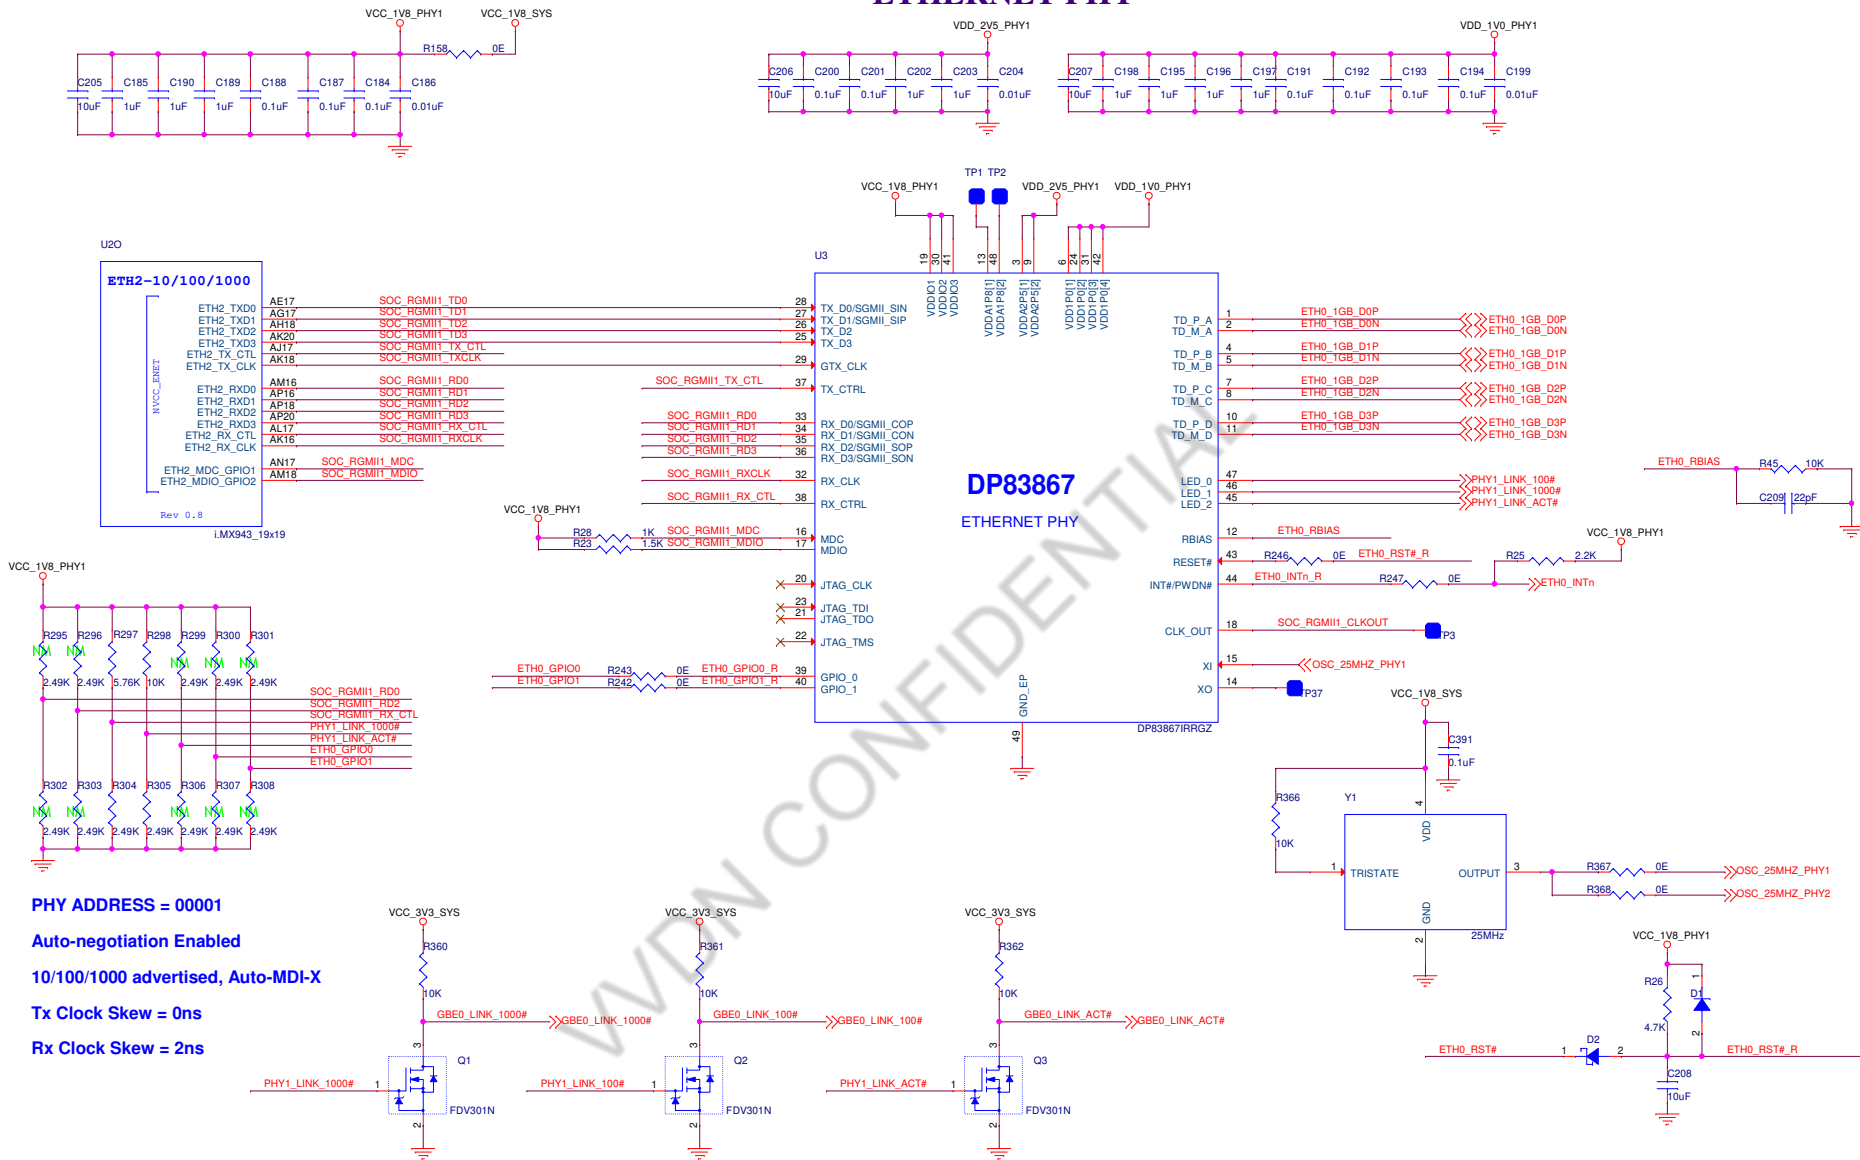

# ETHERNET PHY

**PHY ADDRESS = 00001**  
**Auto-negotiation Enabled**  
**10/100/1000 advertised, Auto-MDI-X**  
**Tx Clock Skew = 0ns**  
**Rx Clock Skew = 2ns**

		<b>A3</b> <b>Title : ETHERNET PHY</b>
<b>Fab No : 501-1-03900</b>		<b>Rev: B1</b>
<b>Asy No : 701-1-04839</b>		<b>Sheet 2 of 16</b>

# ETHERNET PHY2

PHY ADDRESS = 00001  
 Auto-negotiation Enabled  
 10/100/1000 advertised, Auto-MDI-X  
 Tx Clock Skew = 0ns  
 Rx Clock Skew = 2ns

		Title : ETHERNET PHY2	
		Fab No : 501-1-03900	Rev: B1
Asy No : 701-1-04839		Sheet 3 of 16	