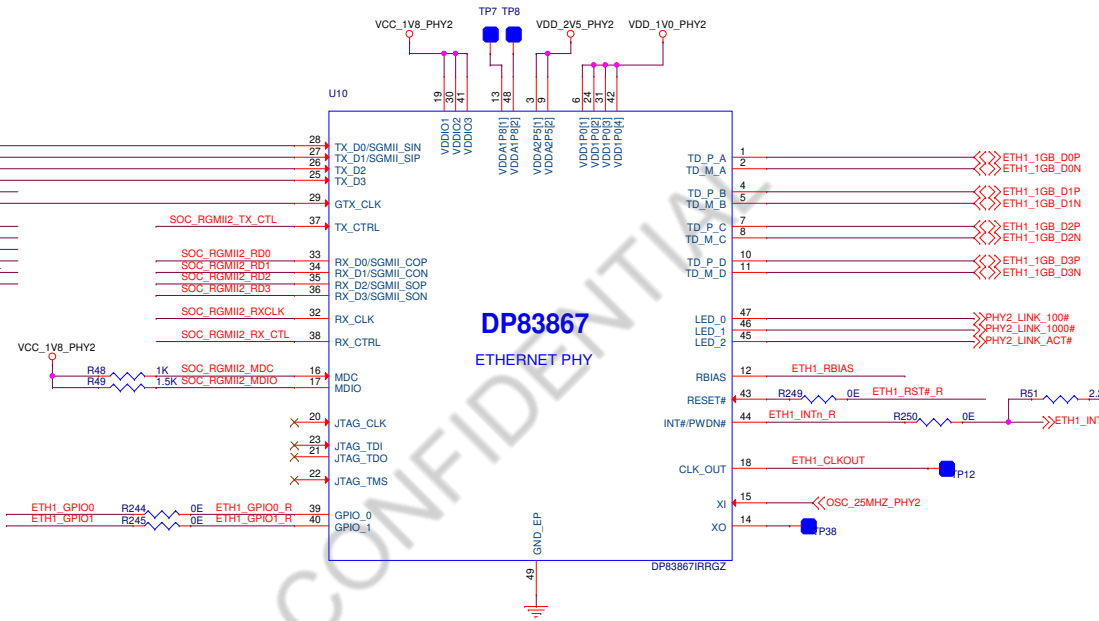

# ETHERNET PHY

**PHY ADDRESS = 00001**  
**Auto-negotiation Enabled**  
**10/100/1000 advertised, Auto-MDI-X**  
**Tx Clock Skew = 0ns**  
**Rx Clock Skew = 2ns**

		<b>A3</b> <b>Title : ETHERNET PHY</b>
<b>Fab No : 501-1-03900</b>		<b>Rev: B1</b>
<b>Asy No : 701-1-04839</b>		<b>Sheet 2 of 16</b>

# ETHERNET PHY2

PHY ADDRESS = 00001  
 Auto-negotiation Enabled  
 10/100/1000 advertised, Auto-MDI-X  
 Tx Clock Skew = 0ns  
 Rx Clock Skew = 2ns

		Title : ETHERNET PHY2	
		Fab No : 501-1-03900	Rev: B1
Asy No : 701-1-04839		Sheet 3 of 16	