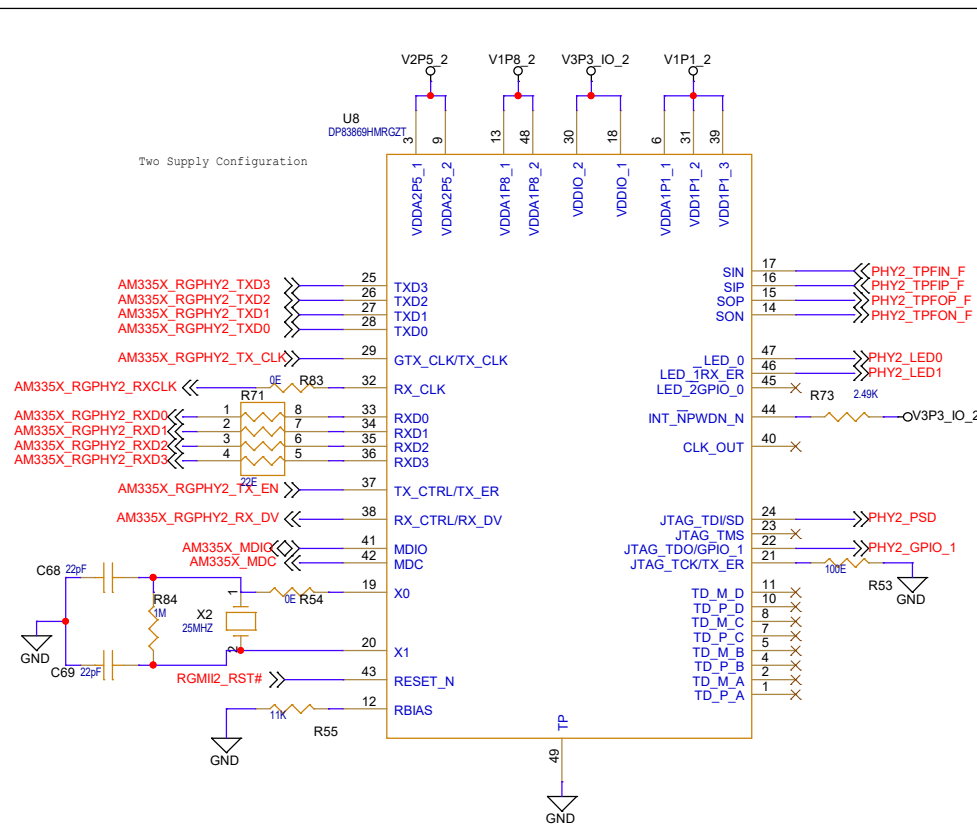

PHY2_FO_SC_100FX

	Product ID : SYNC281_SC_FO_Ethernet_Addon
	Schematic Name: SC_FO100X-2
	PRJ Code: SzeB
	Rev ID : 0.2
Friday, June 04, 2021	Drawn By: Reviewed By: Apprvd By: APK
	Sheet : 5 of 5