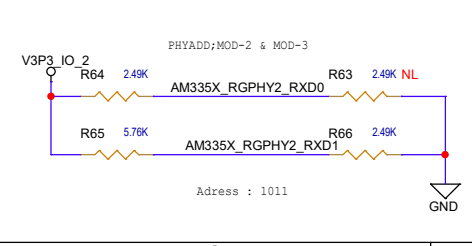

PHY2_FO_SC_100FX

	Product ID : SYNC281_SC_FO_Ethernet_Addon
	Schematic Name: SC_FO100X-2
	PRJ Code: SzeB
	Rev ID : 0.2
Friday, June 04, 2021	Drawn By: Reviewed By: Apprvd By: APK
	Sheet : 5 of 5