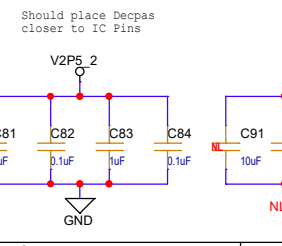

PHY2_FO_SC_100FX

	Product ID : SYNC281_SC_FO_Ethernet_Addon
	Schematic Name: SC_FO100X-2
	PRJ Code: SzeB
	Rev ID : 0.2
Friday, June 04, 2021	Drawn By: Reviewed By: Apprvd By: APK
	Sheet : 5 of 5