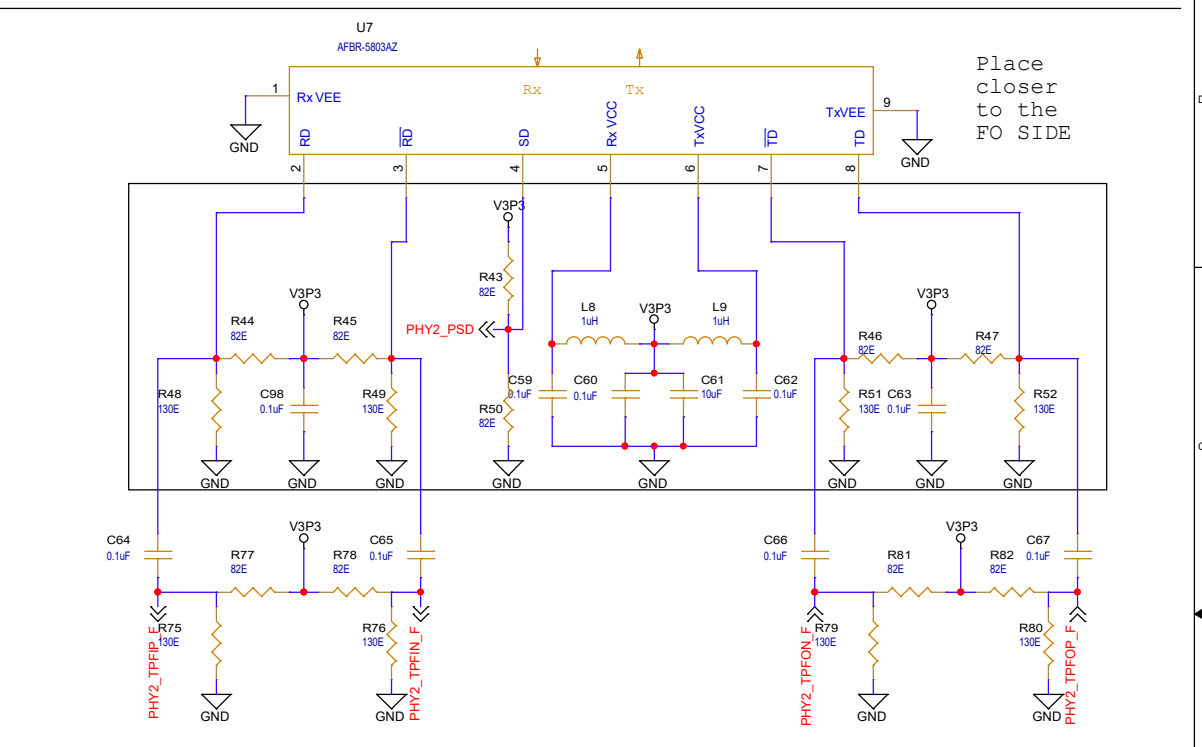

PHY2_FO_SC_100FX

	Product ID : SYNC281_SC_FO_Ethernet_Addon
	Schematic Name: SC_FO100X-2
	PRJ Code: SzeB
	Rev ID : 0.2
Friday, June 04, 2021	Drawn By: Reviewed By: Apprvd By: APK
	Sheet : 5 of 5