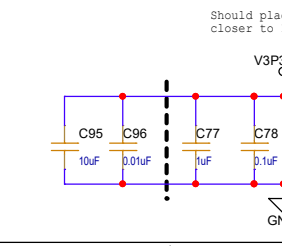

PHY2_FO_SC_100FX

	Product ID : SYNC281_SC_FO_Ethernet_Addon
	Schematic Name: SC_FO100X-2
	PRJ Code: SzeB
	Rev ID : 0.2
Friday, June 04, 2021	Drawn By: Reviewed By: Apprvd By: APK
	Sheet : 5 of 5