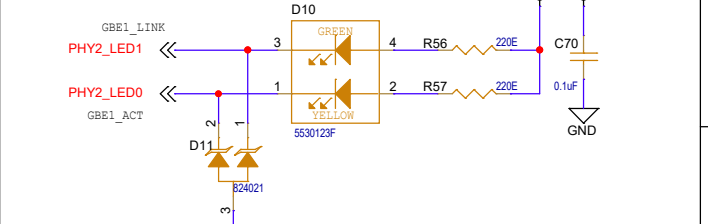

PHY2_FO_SC_100FX

	Product ID : SYNC281_SC_FO_Ethernet_Addon
	Schematic Name: SC_FO100X-2
	PRJ Code: SzeB
	Rev ID : 0.2
Friday, June 04, 2021	Drawn By: Reviewed By: Apprvd By: APK
	Sheet : 5 of 5