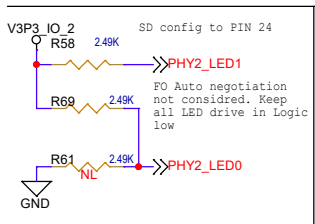

PHY2_FO_SC_100FX

	Product ID : SYNC281_SC_FO_Ethernet_Addon
	Schematic Name: SC_FO100X-2
	PRJ Code: SzeB
	Rev ID : 0.2
Friday, June 04, 2021	Drawn By: Reviewed By: Apprvd By: APK
	Sheet : 5 of 5