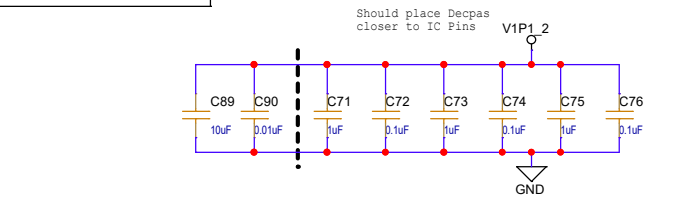

PHY2_FO_SC_100FX

	Product ID : SYNC281_SC_FO_Ethernet_Addon
	Schematic Name: SC_FO100X-2
	PRJ Code: SzeB
	Rev ID : 0.2
Friday, June 04, 2021	Drawn By: Reviewed By: Apprvd By: APK
	Sheet : 5 of 5