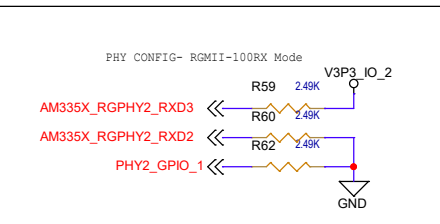

PHY2_FO_SC_100FX

	Product ID : SYNC281_SC_FO_Ethernet_Addon
	Schematic Name: SC_FO100X-2
	PRJ Code: SzeB
	Rev ID : 0.2
Friday, June 04, 2021	Drawn By: Reviewed By: Apprvd By: APK
	Sheet : 5 of 5