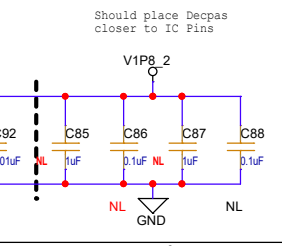

PHY2_FO_SC_100FX

	Product ID : SYNC281_SC_FO_Ethernet_Addon
	Schematic Name: SC_FO100X-2
	PRJ Code: SzeB
	Rev ID : 0.2
Friday, June 04, 2021	Drawn By: Reviewed By: Apprvd By: APK
	Sheet : 5 of 5