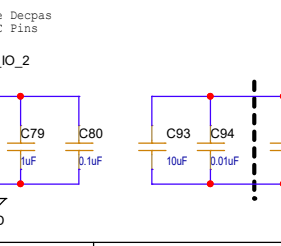

PHY2_FO_SC_100FX

	Product ID : SYNC281_SC_FO_Ethernet_Addon
	Schematic Name: SC_FO100X-2
	PRJ Code: SzeB
	Rev ID : 0.2
Friday, June 04, 2021	Drawn By: Reviewed By: Apprvd By: APK
	Sheet : 5 of 5