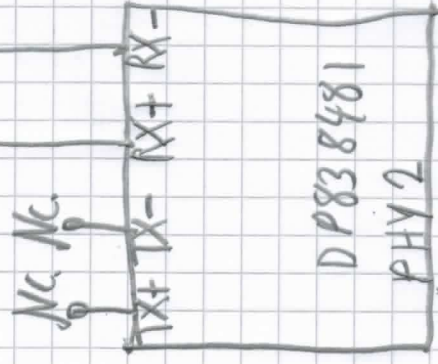

INPUT

OUTPUT

PHY for TAP