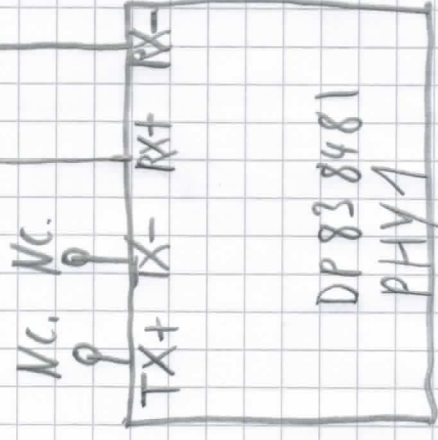

INPUT

OUTPUT

PHY for TAP