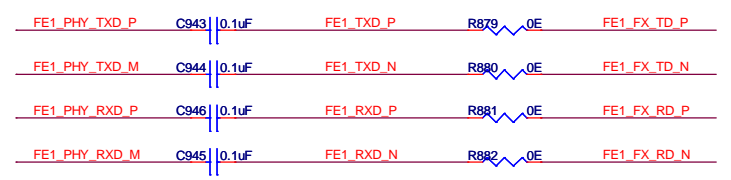

CAP ISOLATION