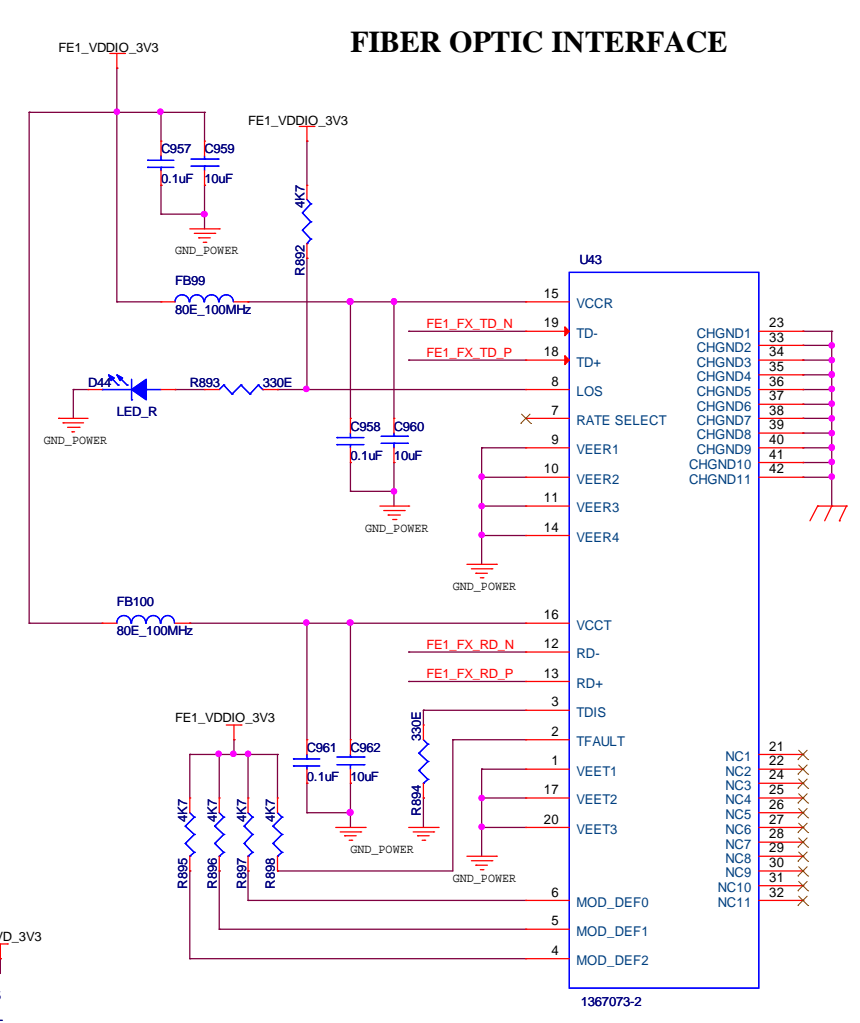

GND Coupling

FIBER OPTIC INTERFACE