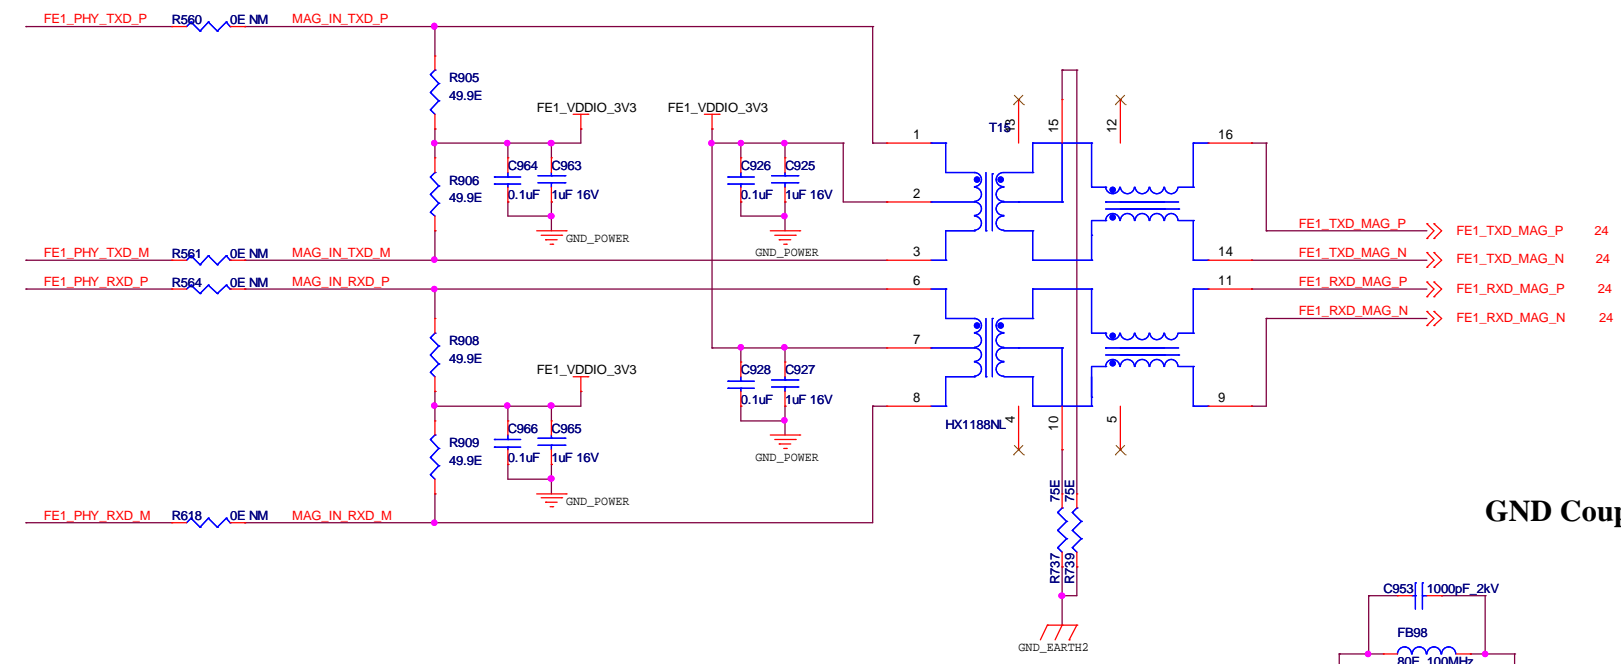

DP83822 MAGNETICS