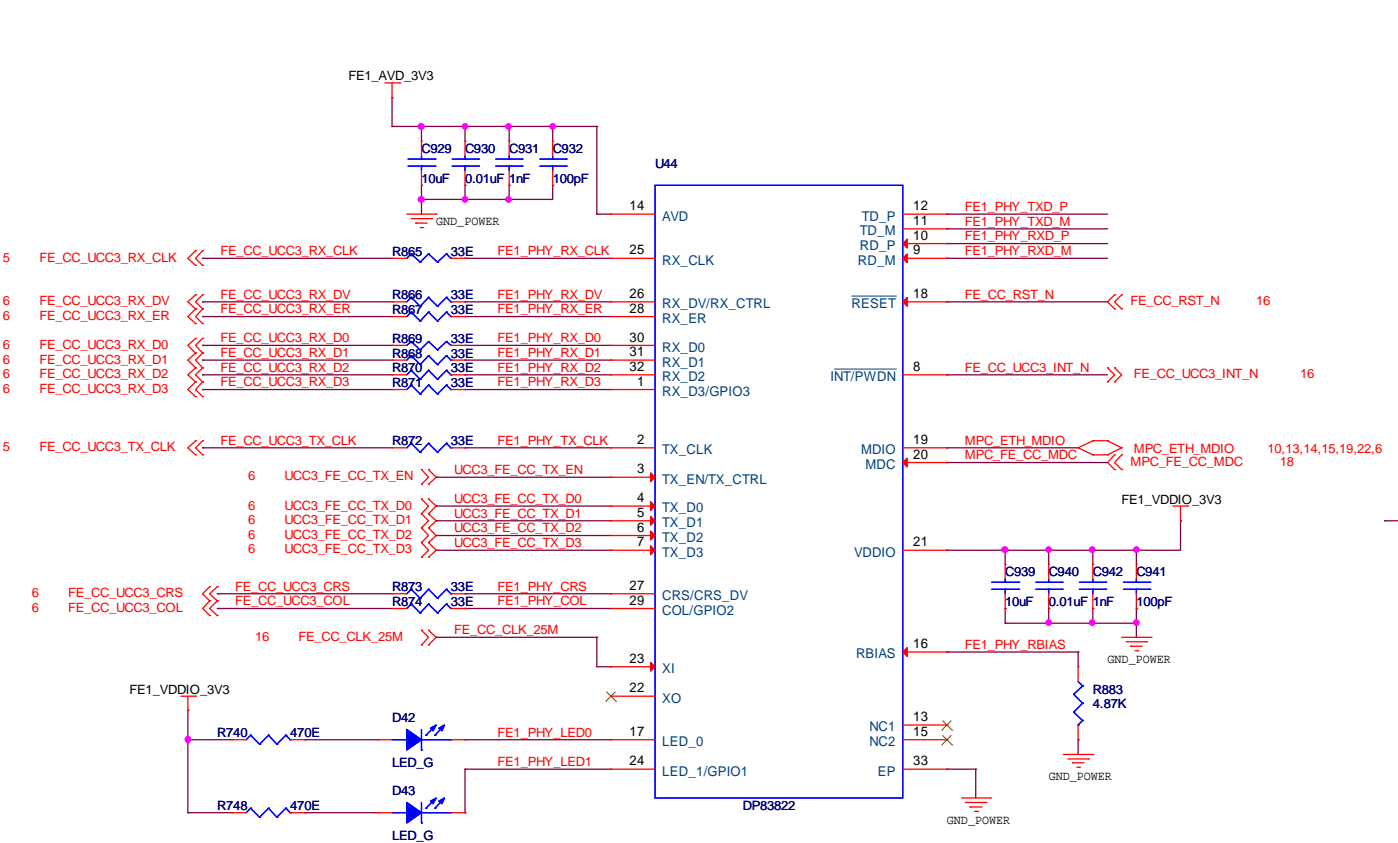

# FE PHY TRANSCEIVER DP83822 (Fiber Interface 100Base-FX, Full-Duplex)

## CAP ISOLATION

## GND Coupling