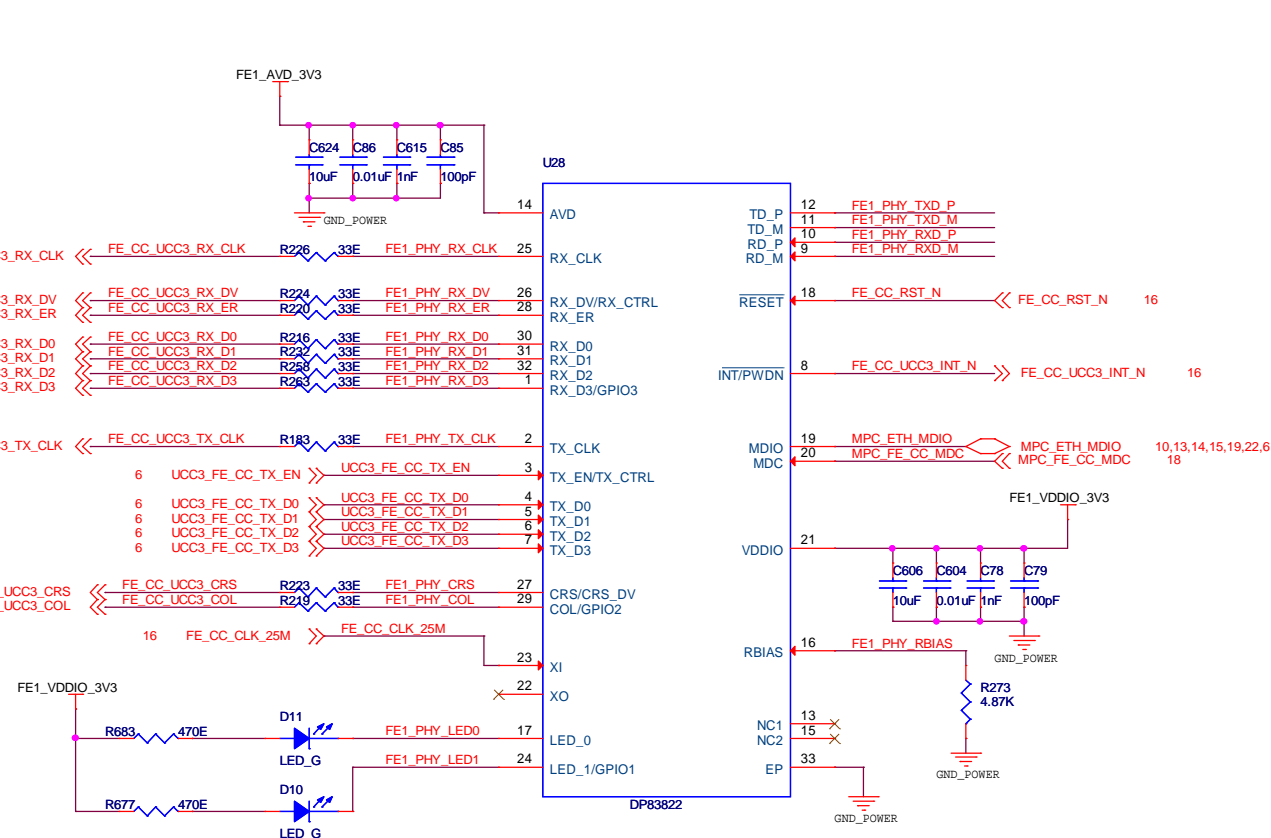

FE PHY TRANSCEIVER DP83822 (Electrical Interface 100Base-TX, Full-Duplex)

CAP ISOLATION

DP83822 MAGNETICS

GND Coupling

LVPECL TERMINATION