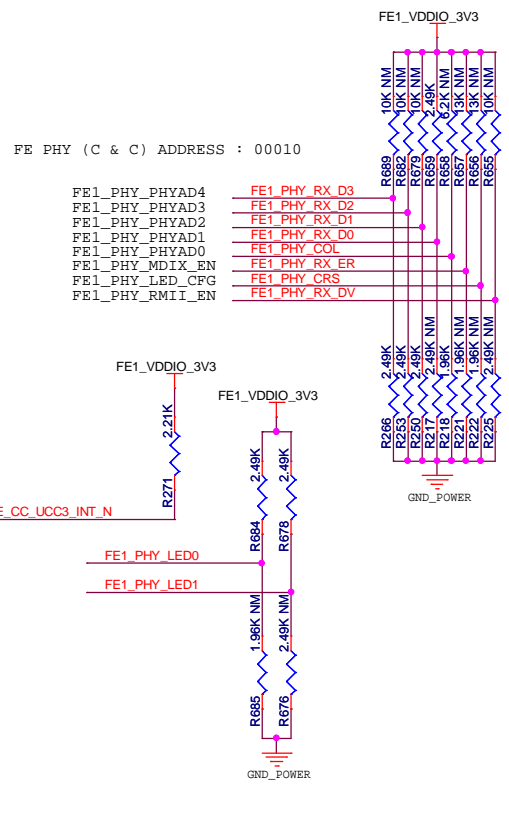

FE PHY TRANSCEIVER DP83822 (Electrical Interface 100Base-TX, Full-Duplex)

CAP ISOLATION

DP83822 MAGNETICS

GND Coupling

LVPECL TERMINATION