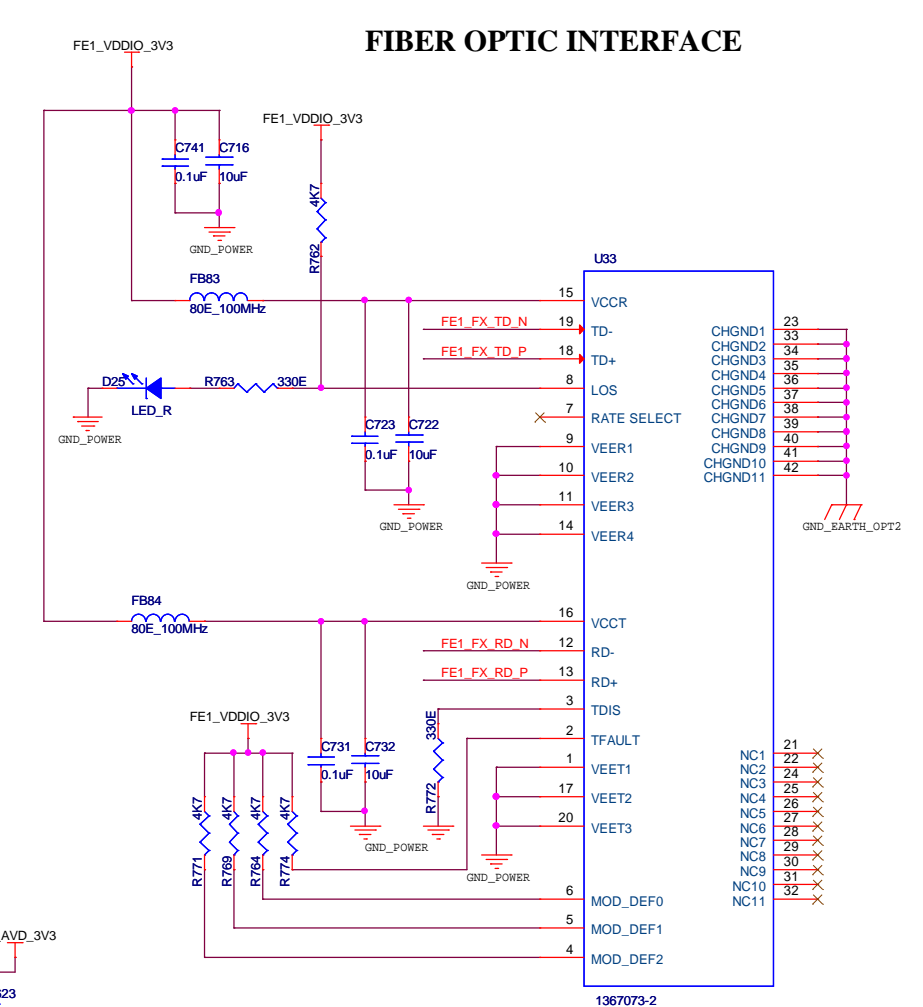

FE PHY TRANSCEIVER DP83822 (Electrical Interface 100Base-TX, Full-Duplex)

CAP ISOLATION

DP83822 MAGNETICS

GND Coupling

LVPECL TERMINATION