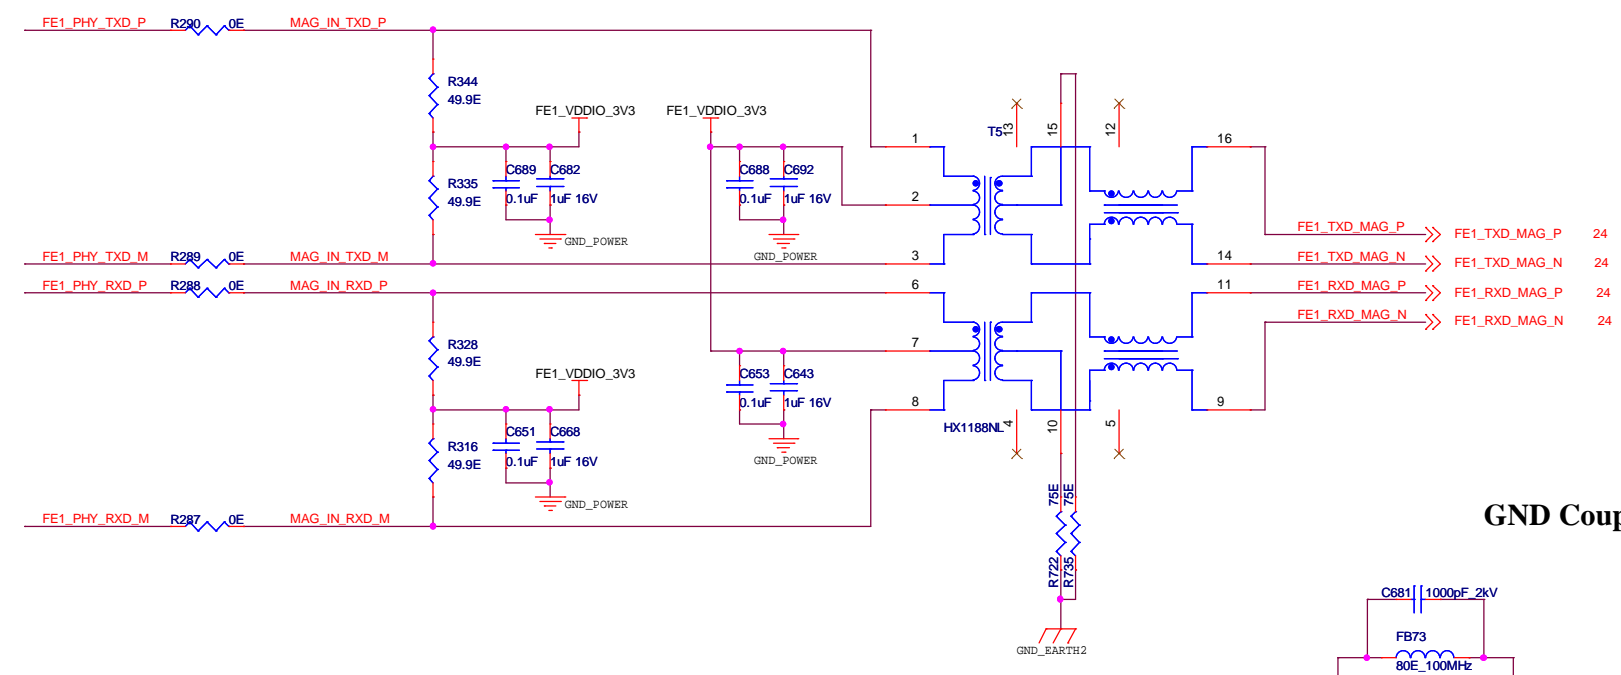

FE PHY TRANSCEIVER DP83822 (Electrical Interface 100Base-TX, Full-Duplex)

CAP ISOLATION

DP83822 MAGNETICS

GND Coupling

LVPECL TERMINATION