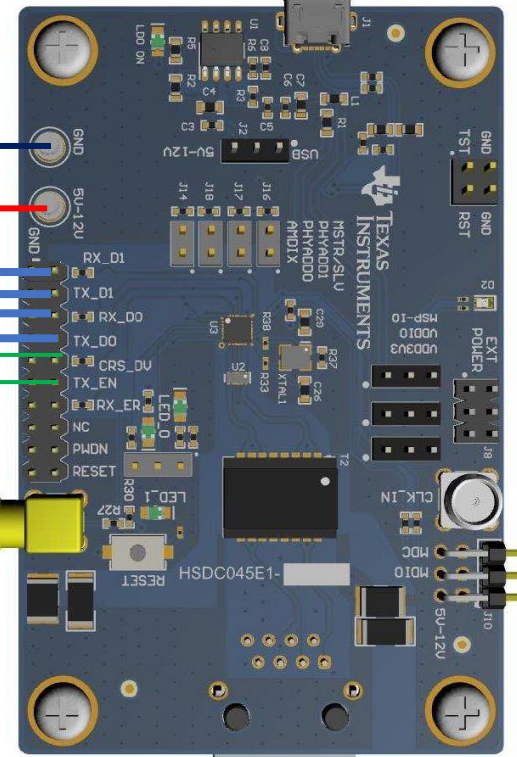

DP83825i Repeater

Ultralife Corp

Dec. 2021

Laptop PC
(NIC: 10/100Base-T)

50MHz clk

SLAVE

MASTER

7 VDC lab supply

IP device w/static address
1192.168.100.25