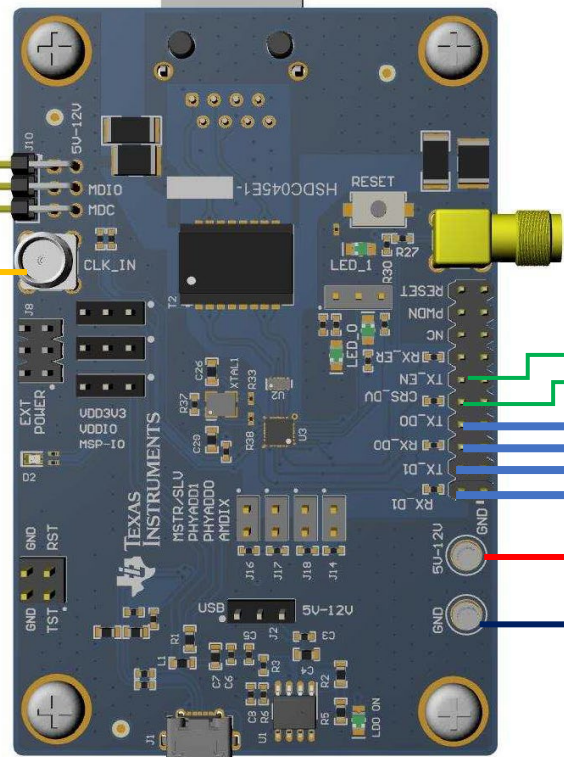

DP83825i Repeater

Ultralife Corp

Dec. 2021

Laptop PC
(NIC: 10/100Base-T)

50MHz clk

SLAVE

MASTER

7 VDC lab supply

IP device w/static address
1192.168.100.25