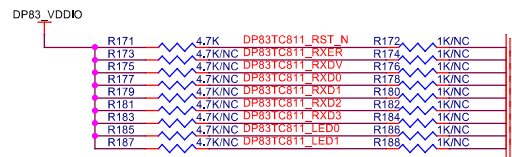

BroadR-Reach Auto Ethernet PHY

RGMII IO Level=1.8V

ESD needed?

Work mode Config

25M OSC Clock

Title		
I79-48		
Size	Document Number	Rev
A3	BroadR-Reach	V3.0
Date:	Friday, May 12, 2023	Sheet 14 of 18