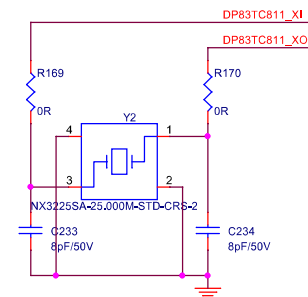

BroadR-Reach Auto Ethernet PHY

RGMII IO Level=1.8V

ESD needed?

Work mode Config

25M OSC Clock

Title		
I79-48		
Size	Document Number	Rev
A3	BroadR-Reach	V3.0
Date:	Friday, May 12, 2023	Sheet 14 of 18