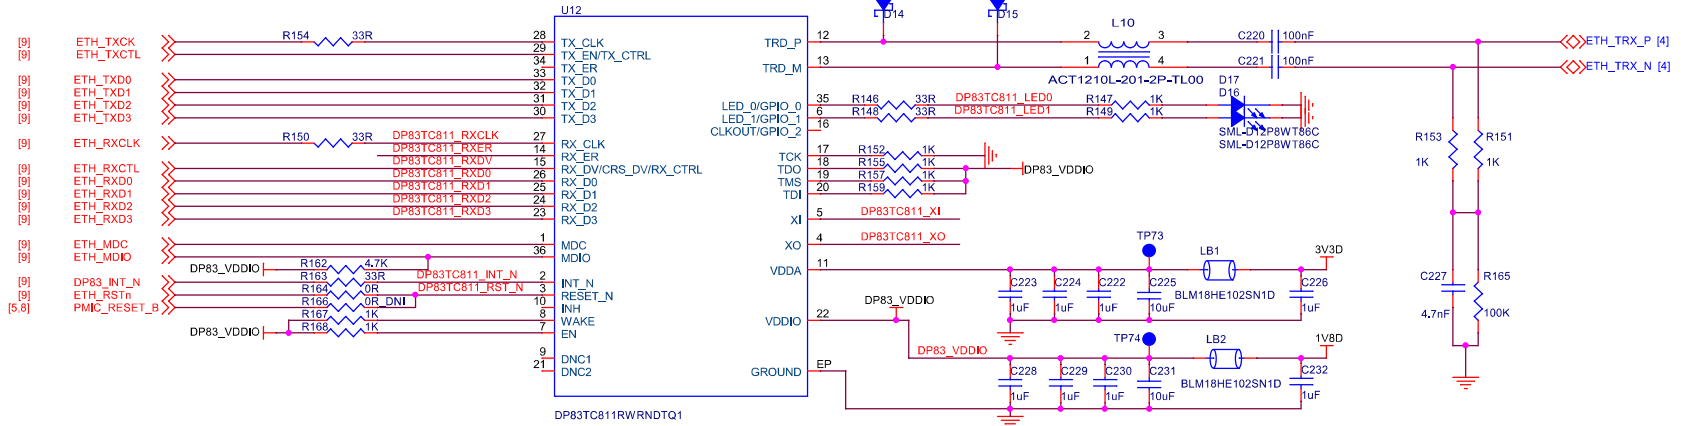

BroadR-Reach Auto Ethernet PHY

RGMII IO Level=1.8V

ESD needed?

Work mode Config

25M OSC Clock

Title		
I79-48		
Size	Document Number	Rev
A3	BroadR-Reach	V3.0
Date:	Friday, May 12, 2023	Sheet 14 of 18