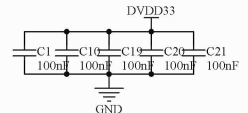

220nF

VCC_SFP12_3V3 DVDD33

Title		
Size	Number	Revision
A3		
Date:	2024/9/30	Sheet of
File:	F:\100XG\SVL\DS125MB203-3.SchDoc	Drawn By: