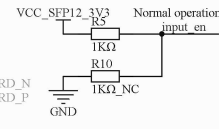

220nF

VCC_SFP12_3V3 DVDD33

Title		
Size	Number	Revision
A3		
Date:	2024/9/30	Sheet of
File:	F:\100XG\SVL\DS125MB203-3.SchDoc	Drawn By: