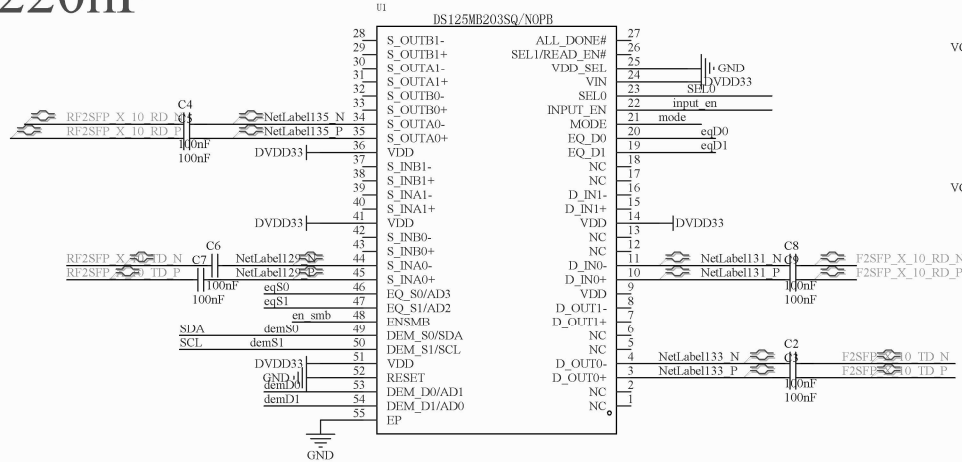

220nF

VCC_SFP12_3V3 DVDD33

Title		
Size	Number	Revision
A3		
Date:	2024/9/30	Sheet of
File:	F:\100XG\SVL\DS125MB203-3.SchDoc	Drawn By: