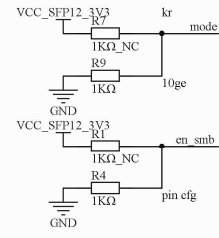

220nF

VCC_SFP12_3V3 DVDD33

Title		
Size	Number	Revision
A3		
Date:	2024/9/30	Sheet of
File:	F:\100XG\SVL\DS125MB203-3.SchDoc	Drawn By: