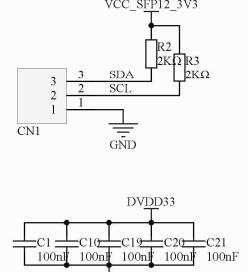

220nF

VCC_SFP12_3V3 DVDD33

Title		
Size	Number	Revision
A3		
Date:	2024/9/30	Sheet of
File:	F:\100XG\SVL\DS125MB203-3.SchDoc	Drawn By: