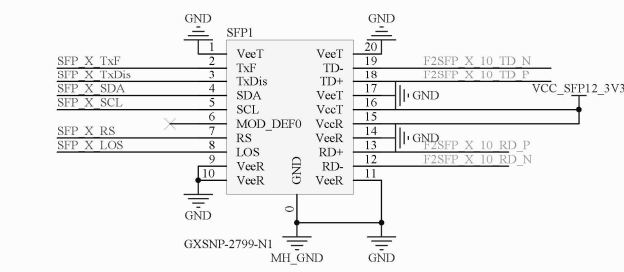

220nF

VCC_SFP12_3V3 DVDD33

Title		
Size	Number	Revision
A3		
Date:	2024/9/30	Sheet of
File:	F:\100XG\SVL\DS125MB203-3.SchDoc	Drawn By: