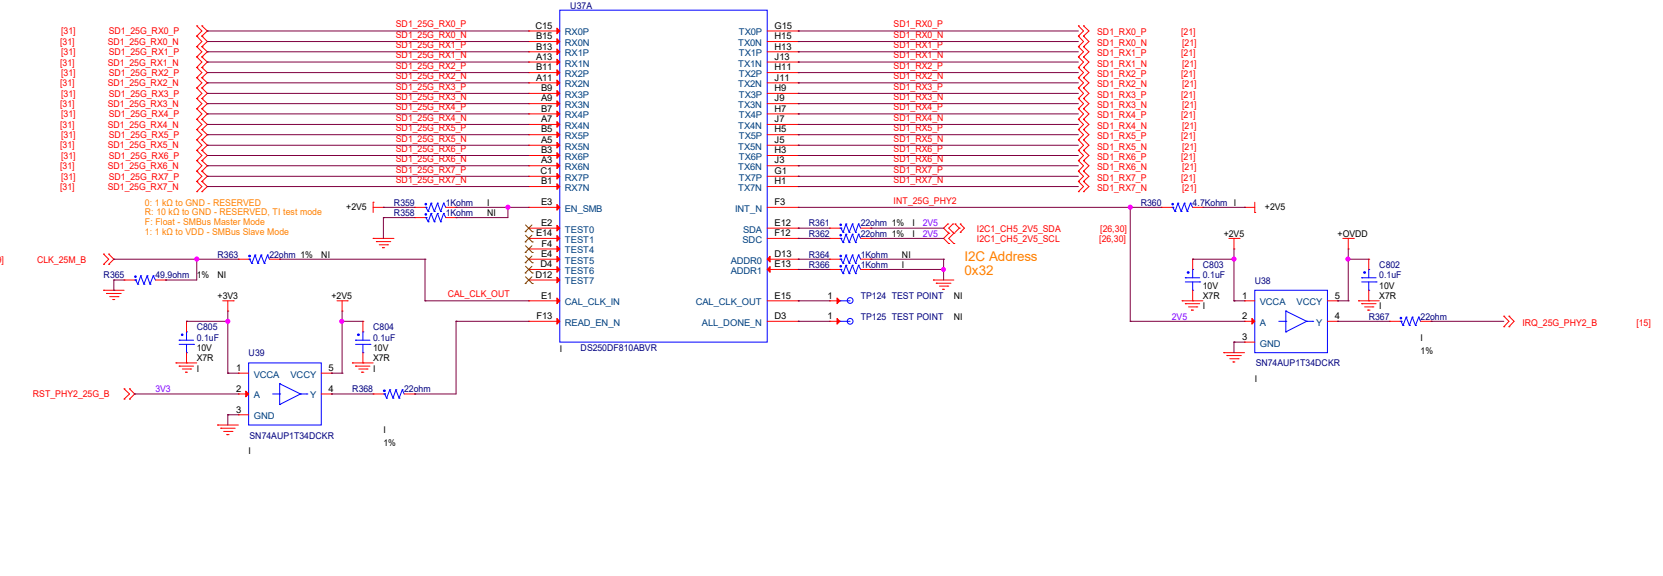

# SERDES 1 / 25GE Interfaces

SerDes Protocols Supported  
 =====  
 LX2160: #13 - 100G x2

# 25GE Ethernet Interface

# 100GE QSFP28 Interfaces