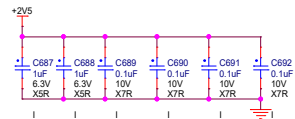

25GE Ethernet Interface