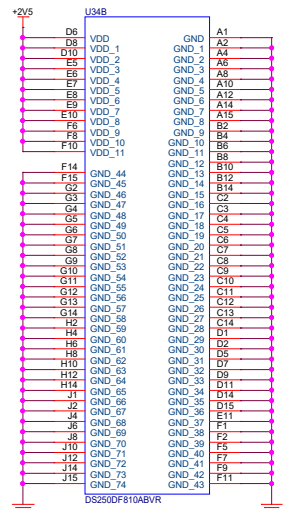

25GE Ethernet Interface