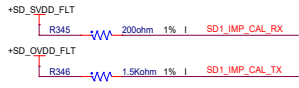

# SERDES 1 / 25GE Interfaces

SerDes Protocols Supported  
 =====  
 LX2160: #13 - 100G x2