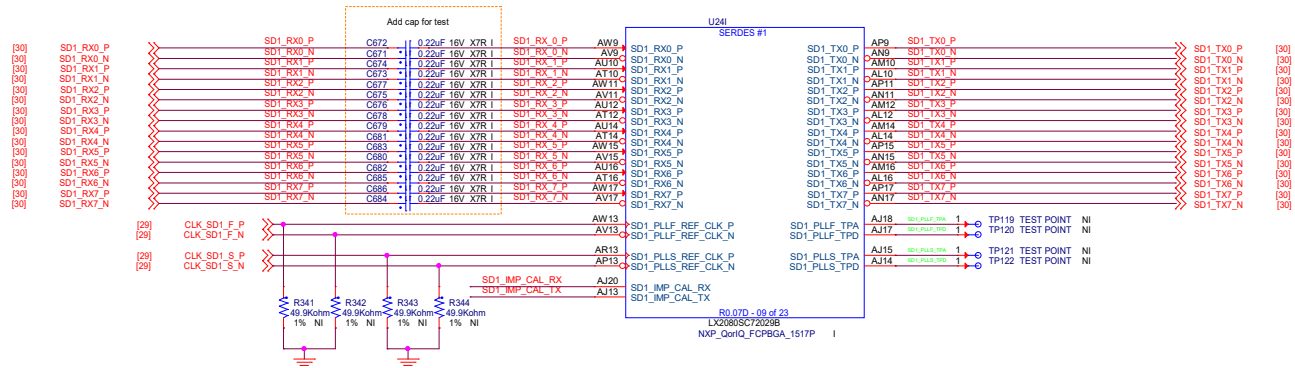

# SERDES 1 / 25GE Interfaces

SerDes Protocols Supported  
 =====  
 LX2160: #13 - 100G x2

# 25GE Ethernet Interface