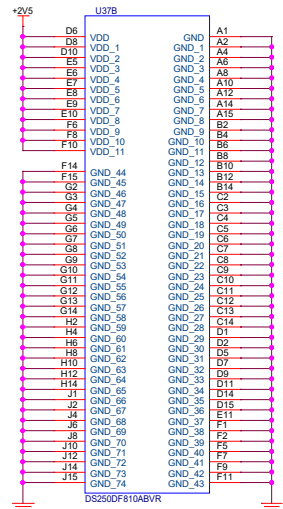

25GE Ethernet Interface