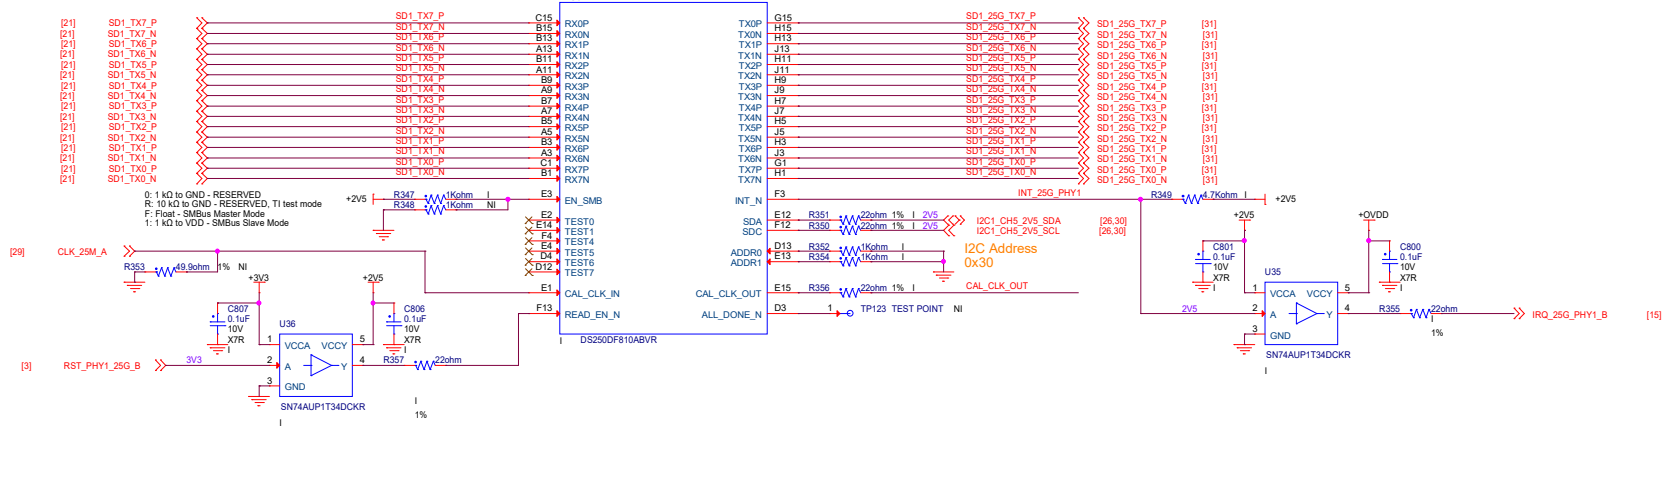

# SERDES 1 / 25GE Interfaces

SerDes Protocols Supported  
 =====  
 LX2160: #13 - 100G x2

# 25GE Ethernet Interface

# 100GE QSFP28 Interfaces