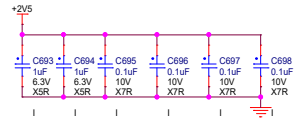

25GE Ethernet Interface