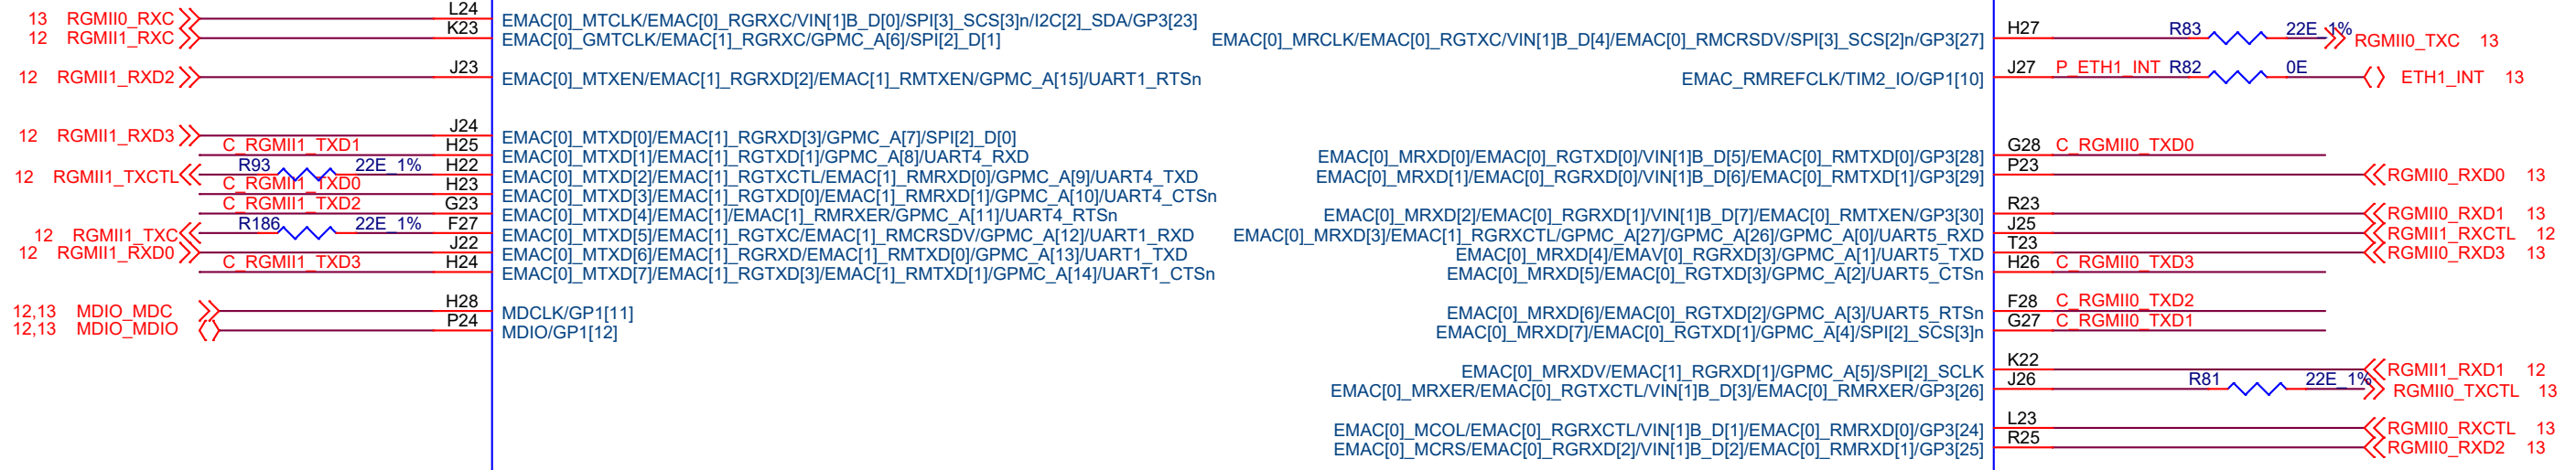

PROCESSOR_EMAC

U13C

RGMII INTERFACE

TMS320DM8147SCYE2

ETHERNET_PHY0

PHY_ADD_CONFIG

Address: 1000