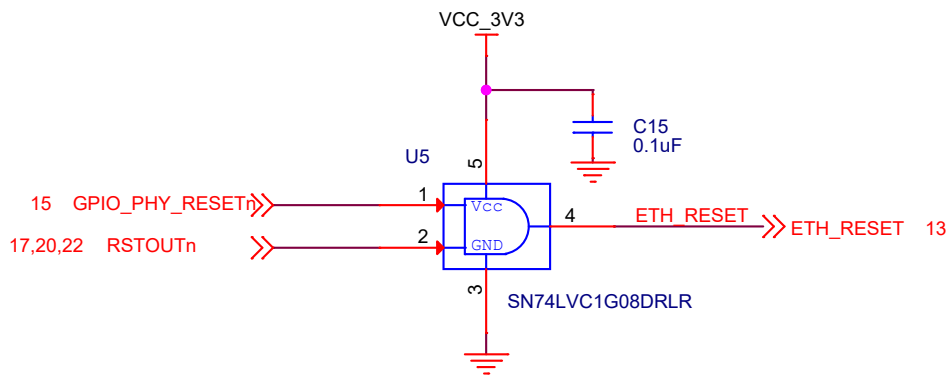

PROCESSOR_EMAC

U13C

RGMII INTERFACE

TMS320DM8147SCYE2

ETHERNET_PHY0

PHY_ADD_CONFIG

Address: 1000