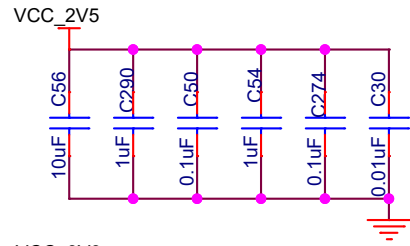

PROCESSOR_EMAC

U13C

RGMII INTERFACE

TMS320DM8147SCYE2

ETHERNET_PHY0

PHY_ADD_CONFIG

Address: 1000