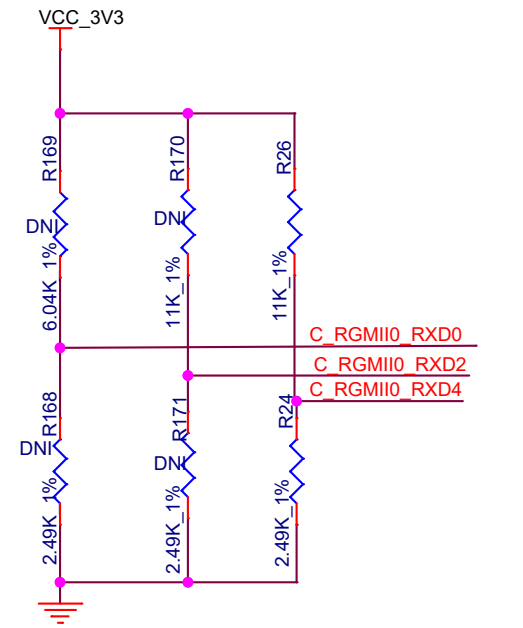

PROCESSOR_EMAC

U13C

RGMII INTERFACE

TMS320DM8147SCYE2

ETHERNET_PHY0

PHY_ADD_CONFIG

Address: 1000