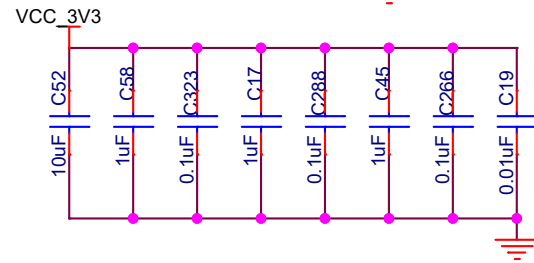

PROCESSOR_EMAC

U13C

RGMII INTERFACE

TMS320DM8147SCYE2

ETHERNET_PHY0

PHY_ADD_CONFIG

Address: 1000