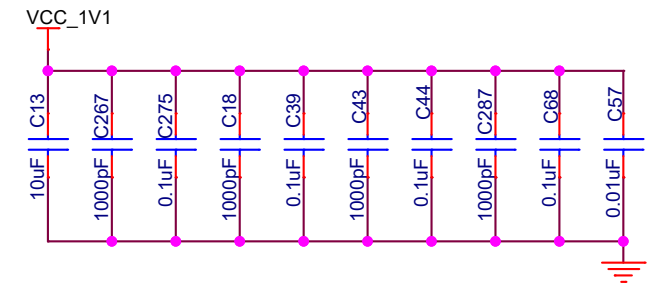

PROCESSOR_EMAC

U13C

RGMII INTERFACE

TMS320DM8147SCYE2

ETHERNET_PHY0

PHY_ADD_CONFIG

Address: 1000