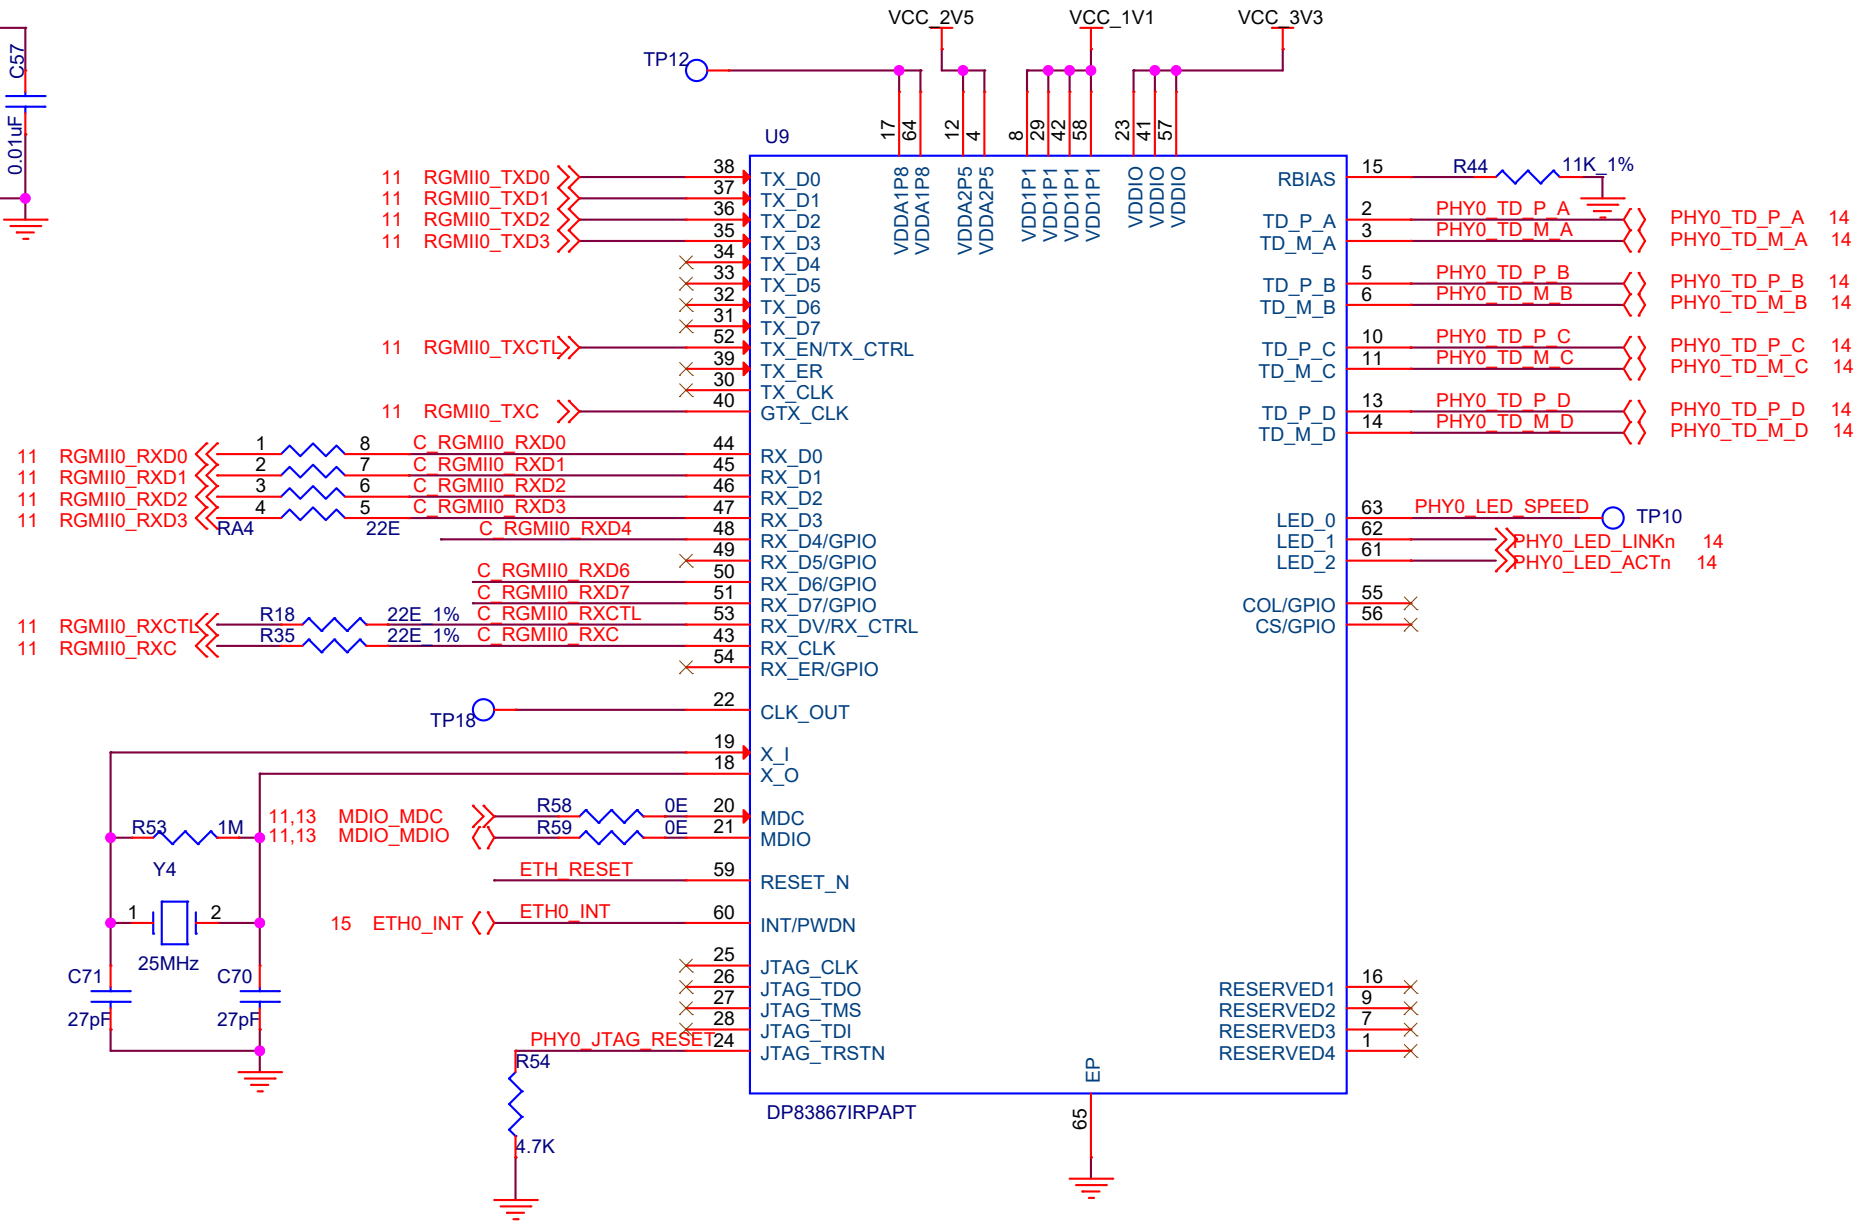

PROCESSOR_EMAC

U13C

RGMII INTERFACE

TMS320DM8147SCYE2

ETHERNET_PHY0

PHY_ADD_CONFIG

Address: 1000