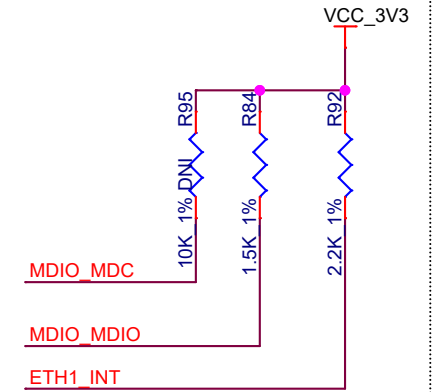

PROCESSOR_EMAC

U13C

RGMII INTERFACE

TMS320DM8147SCYE2

ETHERNET_PHY0

PHY_ADD_CONFIG

Address: 1000