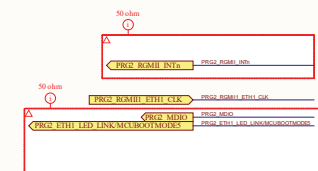

DP83867ERGZ LAN 1

STRAPPING RESISTORS

PRG2 PHY1 RESET

RGMII ETHERNET PHY - ICSSG

PRG2_ETHERNET PHY- 1 SPEED & ACTIVITY LED 's DRIVERS