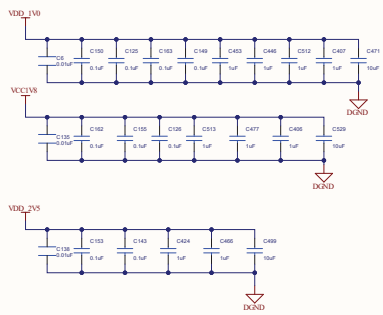

DP83867ERGZ LAN 1

STRAPPING RESISTORS

PRG2 PHY1 RESET

RGMII ETHERNET PHY - ICSSG

PRG2_ETHERNET PHY- 1 SPEED & ACTIVITY LED 's DRIVERS