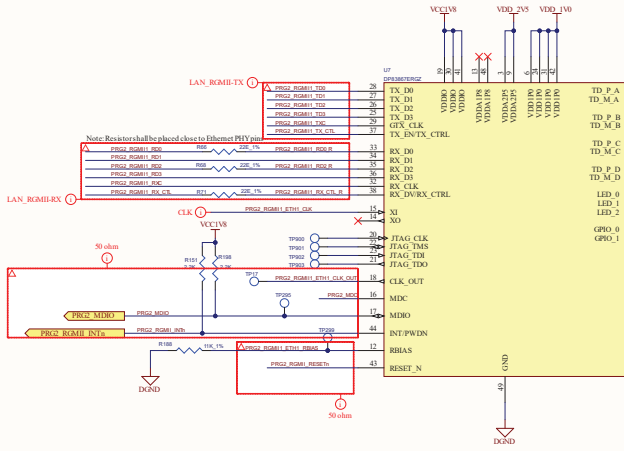

DP83867ERGZ LAN 1

STRAPPING RESISTORS

PRG2 PHY1 RESET

RGMII ETHERNET PHY - ICSSG

PRG2_ETHERNET PHY- 1 SPEED & ACTIVITY LED 's DRIVERS