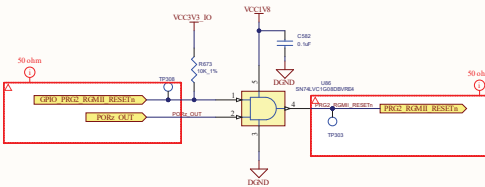

DP83867ERGZ LAN 1

STRAPPING RESISTORS

PRG2 PHY1 RESET

RGMII ETHERNET PHY - ICSSG

PRG2_ETHERNET PHY- 1 SPEED & ACTIVITY LED 's DRIVERS