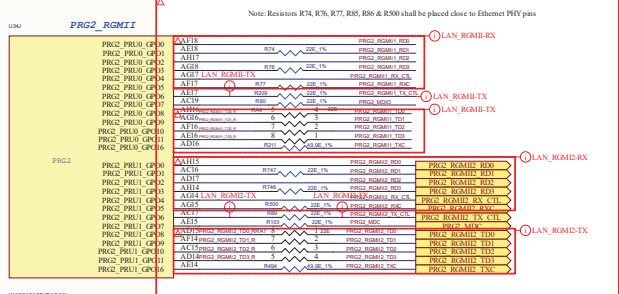

DP83867ERGZ LAN 1

STRAPPING RESISTORS

PRG2 PHY1 RESET

RGMII ETHERNET PHY - ICSSG

PRG2_ETHERNET PHY- 1 SPEED & ACTIVITY LED 's DRIVERS