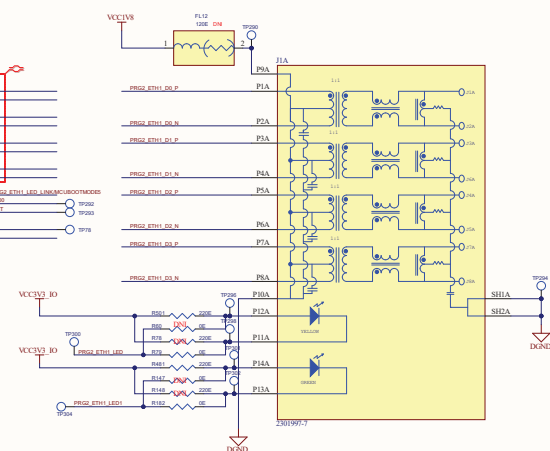

DP83867ERGZ LAN 1

STRAPPING RESISTORS

PRG2 PHY1 RESET

RGMII ETHERNET PHY - ICSSG

PRG2_ETHERNET PHY- 1 SPEED & ACTIVITY LED 's DRIVERS