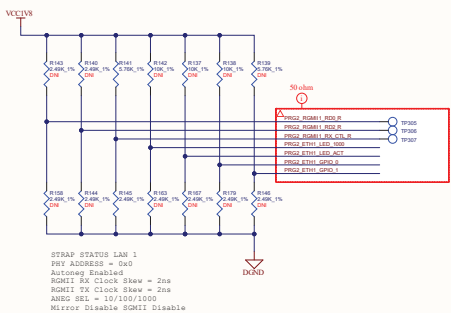

DP83867ERGZ LAN 1

STRAPPING RESISTORS

PRG2 PHY1 RESET

RGMII ETHERNET PHY - ICSSG

PRG2_ETHERNET PHY- 1 SPEED & ACTIVITY LED 's DRIVERS