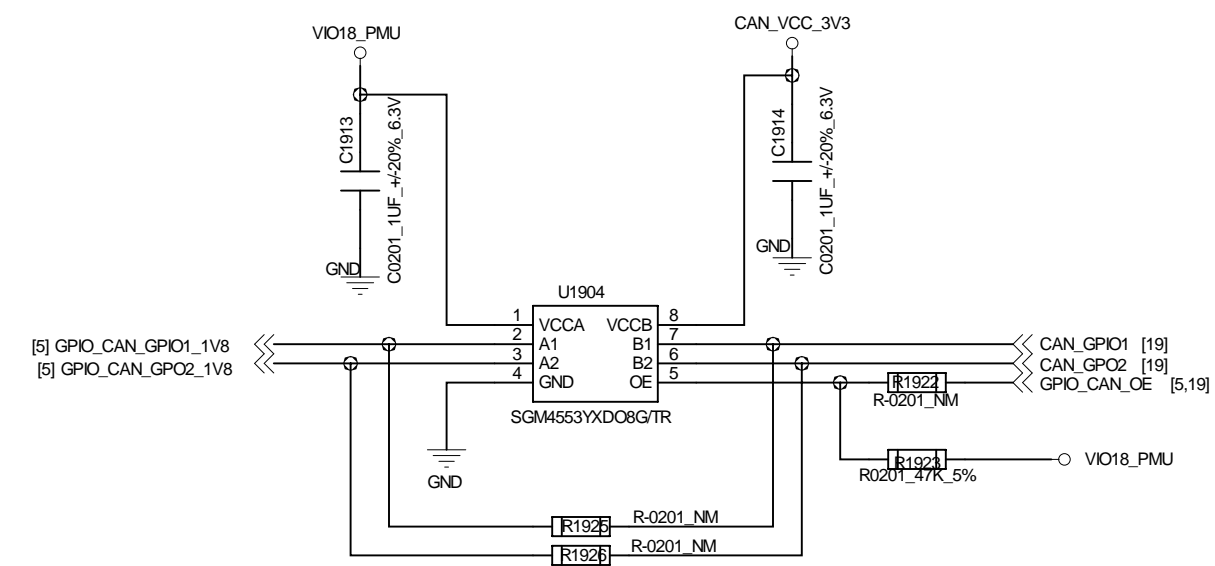

CAN

Power

Voltage-Level Translator

HAOCHENG HOLDING LIMITED

DRAWN BY liuxiang	PROJECT HCT-ZN193MB	TITLE 19_GPS_CAN
CHECKED BY liuxiang	SIZE D	VER A1
SHEET 190F 20	DATE	2023/11/13