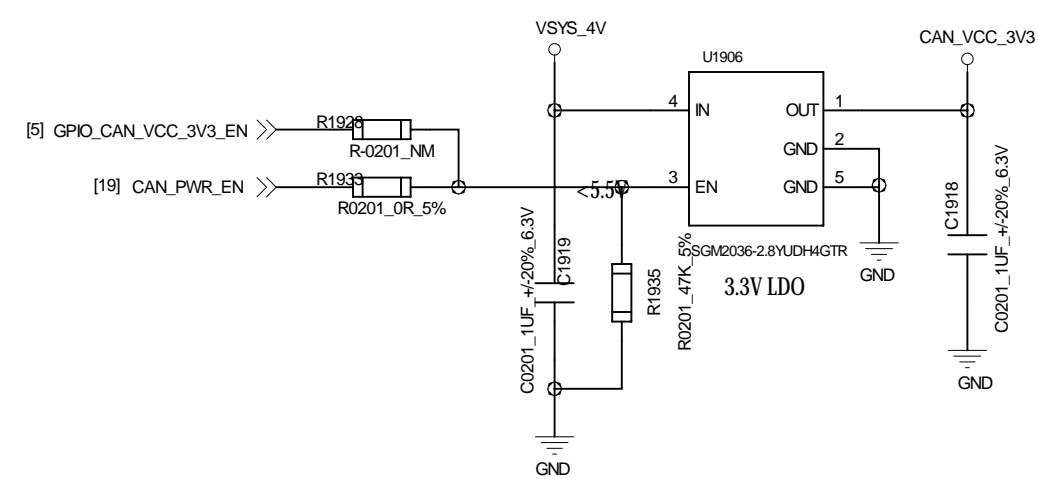

CAN

Power

Voltage-Level Translator

HAOCHENG HOLDING LIMITED

DRAWN BY liuxiang	PROJECT HCT-ZN193MB	TITLE 19_GPS_CAN
CHECKED BY liuxiang	SIZE D	VER A1
SHEET 190F 20	DATE	2023/11/13