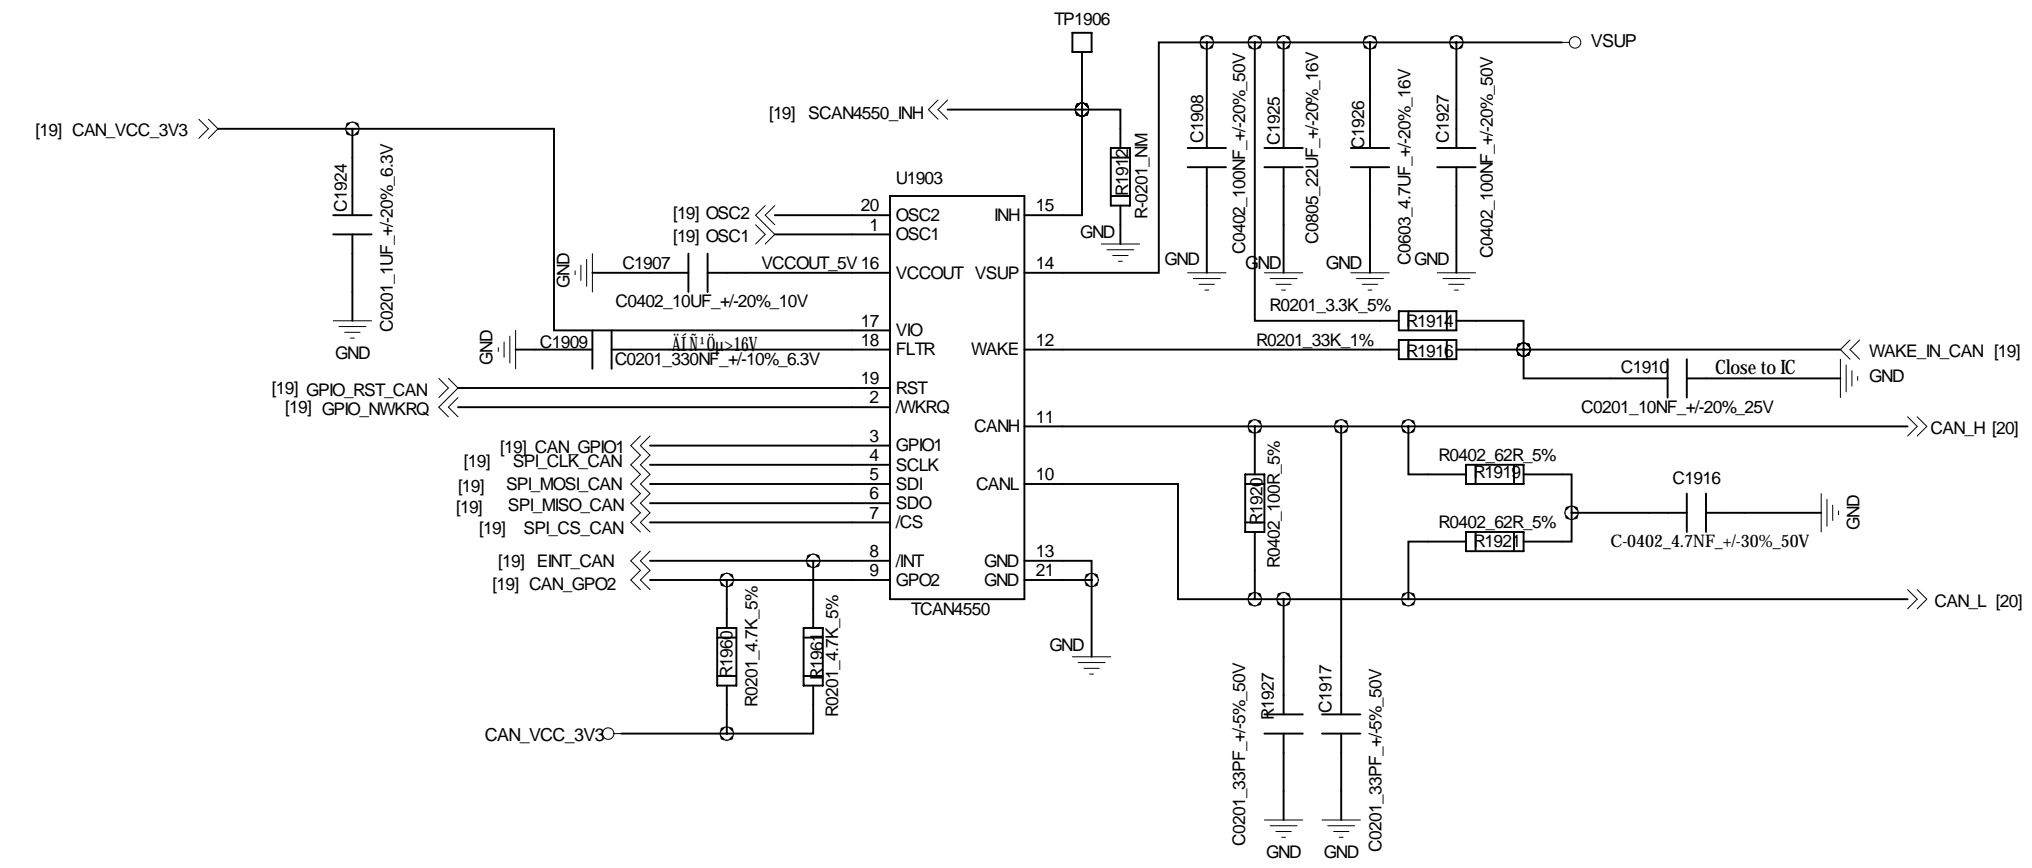

CAN

Power

Voltage-Level Translator

HAOCHENG HOLDING LIMITED

DRAWN BY liuxiang	PROJECT HCT-ZN193MB	TITLE 19_GPS_CAN
CHECKED BY liuxiang	SIZE D	VER A1
SHEET 190F 20	DATE	2023/11/13