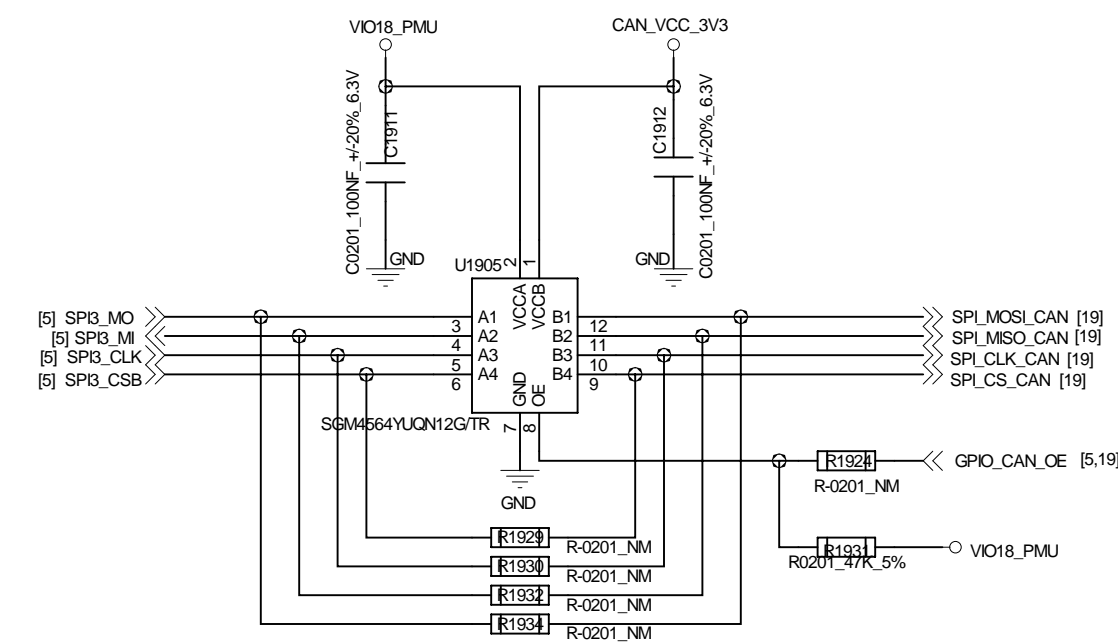

CAN

Power

Voltage-Level Translator

HAOCHENG HOLDING LIMITED

DRAWN BY liuxiang	PROJECT HCT-ZN193MB	TITLE 19_GPS_CAN
CHECKED BY liuxiang	SIZE D	VER A1
SHEET 190F 20	DATE	2023/11/13