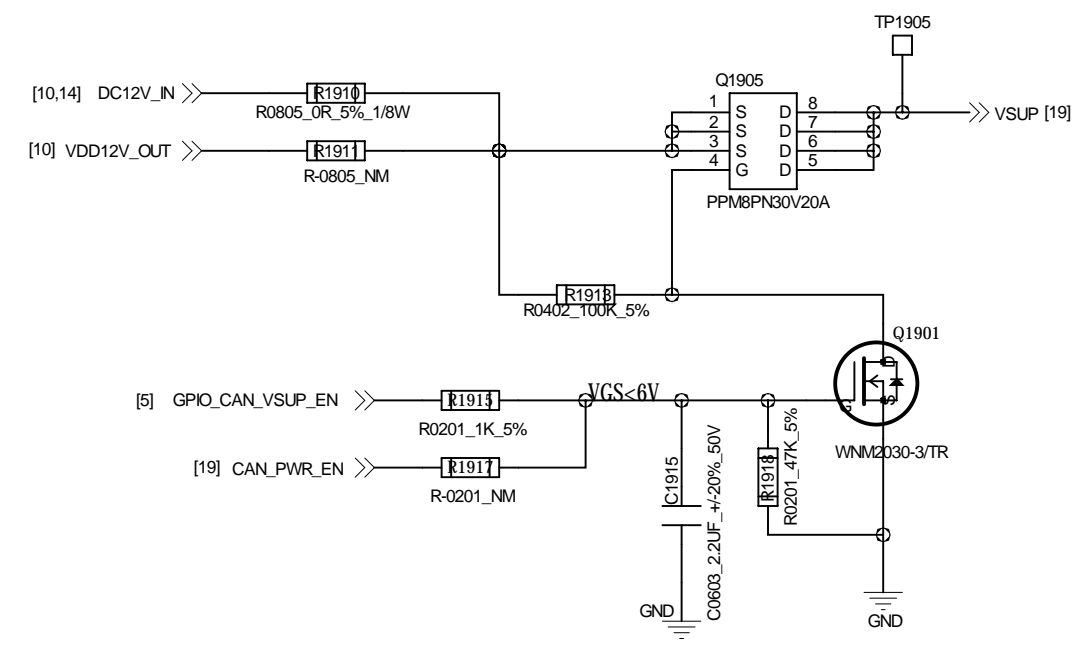

CAN

Power

Voltage-Level Translator

HAOCHENG HOLDING LIMITED

DRAWN BY liuxiang	PROJECT HCT-ZN193MB	TITLE 19_GPS_CAN
CHECKED BY liuxiang	SIZE D	VER A1
SHEET 190F 20	DATE	2023/11/13