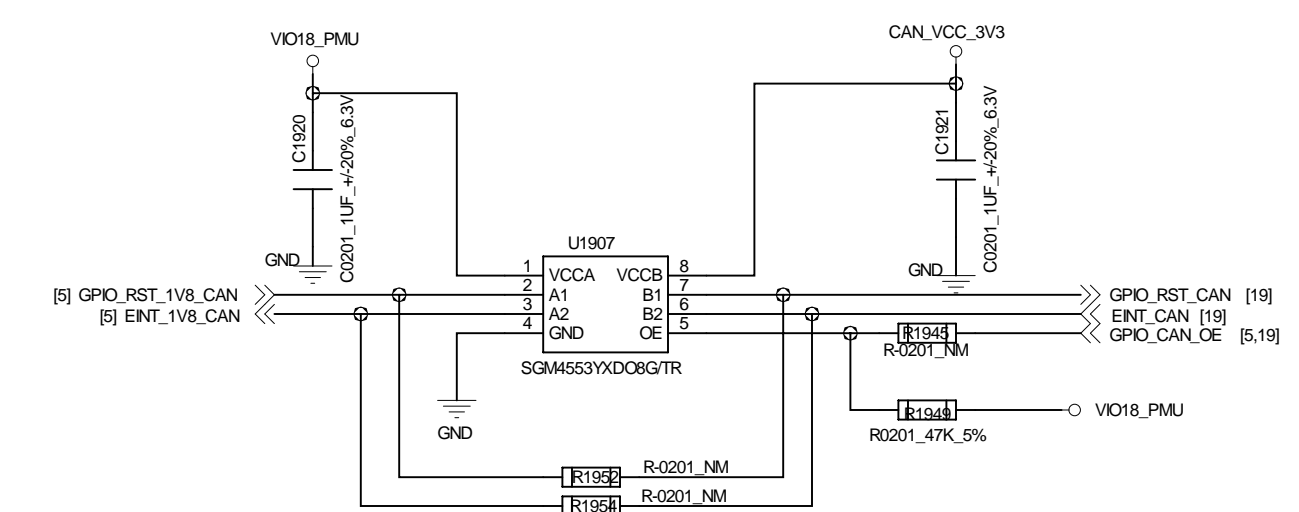

CAN

Power

Voltage-Level Translator

HAOCHENG HOLDING LIMITED

DRAWN BY liuxiang	PROJECT HCT-ZN193MB	TITLE 19_GPS_CAN
CHECKED BY liuxiang	SIZE D	VER A1
SHEET 190F 20	DATE	2023/11/13