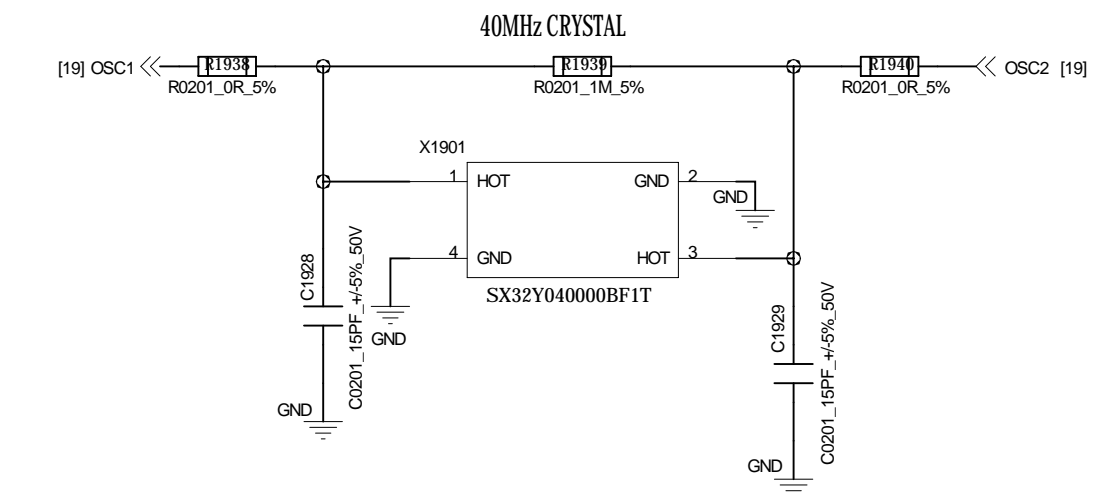

CAN

Power

Voltage-Level Translator

HAOCHENG HOLDING LIMITED

DRAWN BY liuxiang	PROJECT HCT-ZN193MB	TITLE 19_GPS_CAN
CHECKED BY liuxiang	SIZE D	VER A1
SHEET 190F 20	DATE	2023/11/13