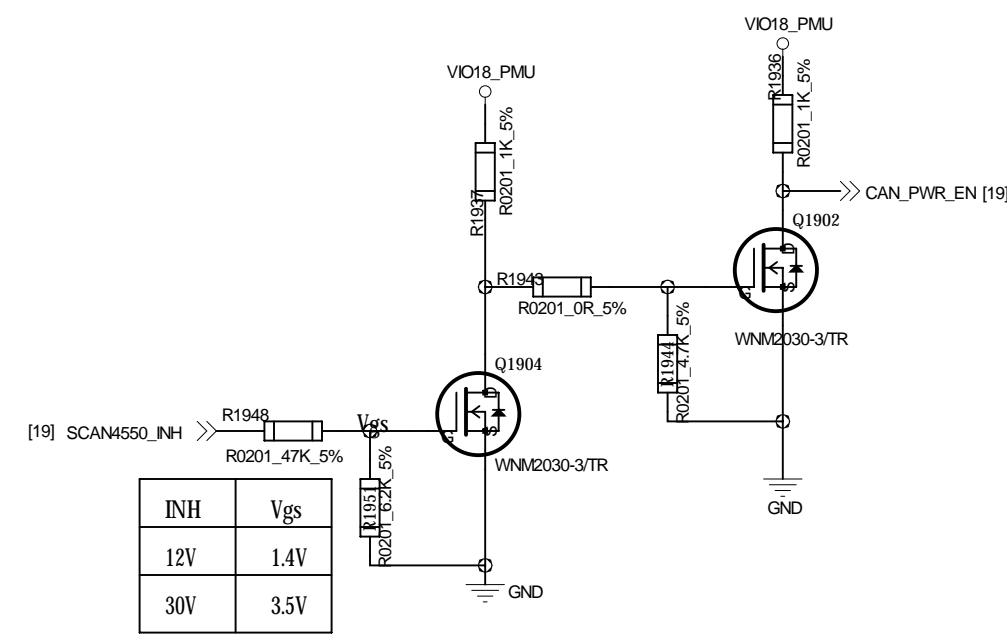

CAN

Power

Voltage-Level Translator

HAOCHENG HOLDING LIMITED

DRAWN BY liuxiang	PROJECT HCT-ZN193MB	TITLE 19_GPS_CAN
CHECKED BY liuxiang	SIZE D	VER A1
SHEET 190F 20	DATE	2023/11/13