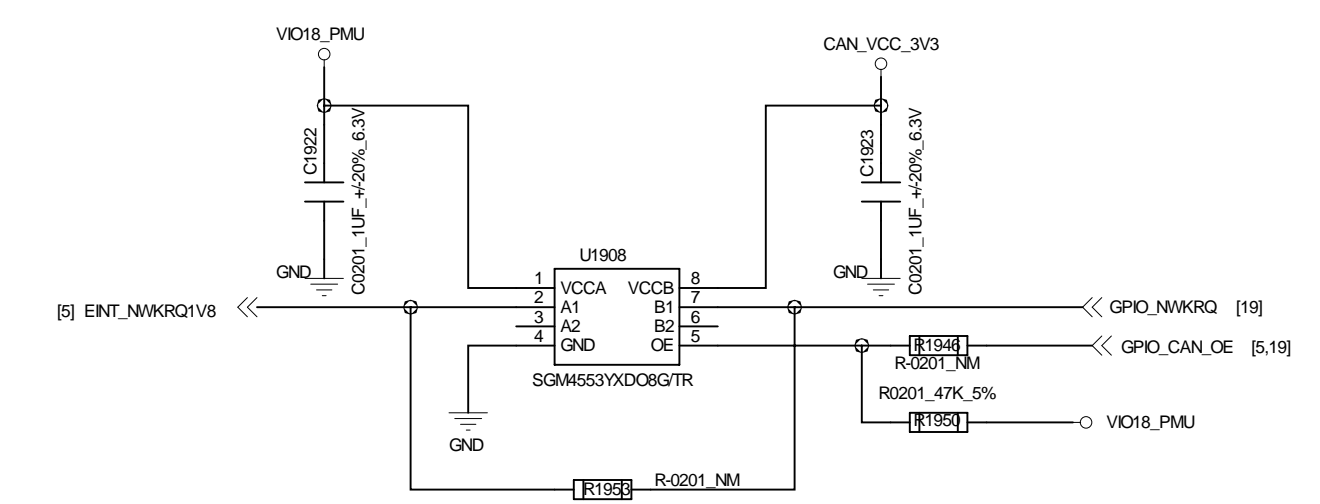

CAN

Power

Voltage-Level Translator

HAOCHENG HOLDING LIMITED

DRAWN BY liuxiang	PROJECT HCT-ZN193MB	TITLE 19_GPS_CAN
CHECKED BY liuxiang	SIZE D	VER A1
SHEET 190F 20	DATE	2023/11/13