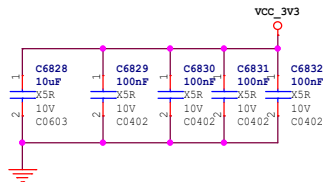

HDMI2.0 TX

Cj <= 0.4pF

HDMI TX DDC

HDMI TX HPD

HDMI TX CEC