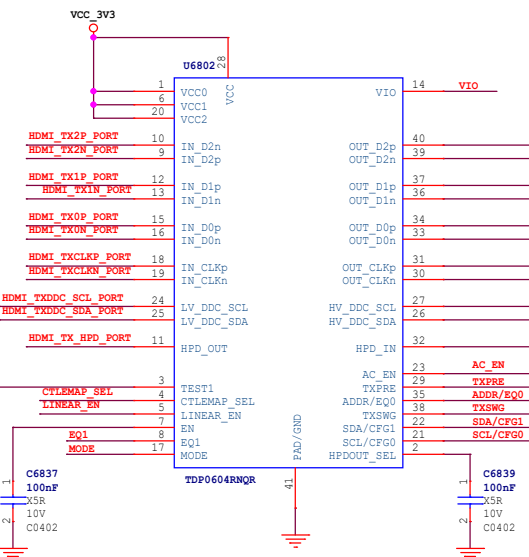

HDMI2.0 TX

Cj <= 0.4pF

HDMI TX DDC

HDMI TX HPD

HDMI TX CEC