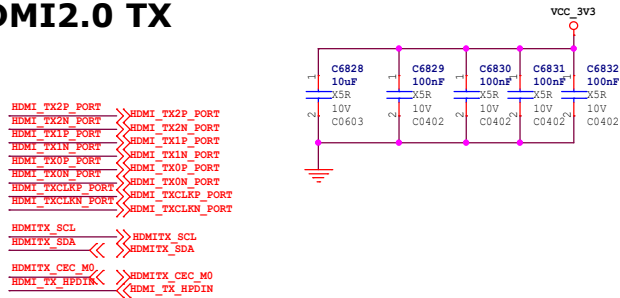

HDMI2.0 TX

Cj <= 0.4pF

HDMI TX DDC

HDMI TX HPD

HDMI TX CEC