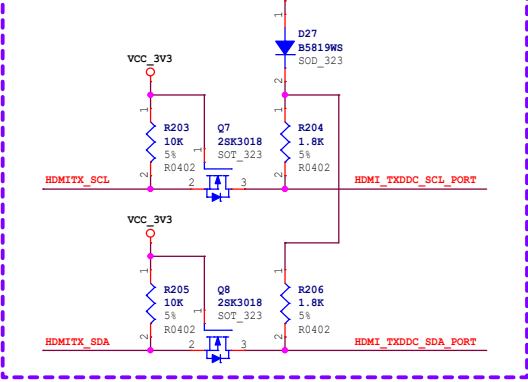

HDMI2.0 TX

Cj <= 0.4pF

HDMI TX DDC

HDMI TX HPD

HDMI TX CEC