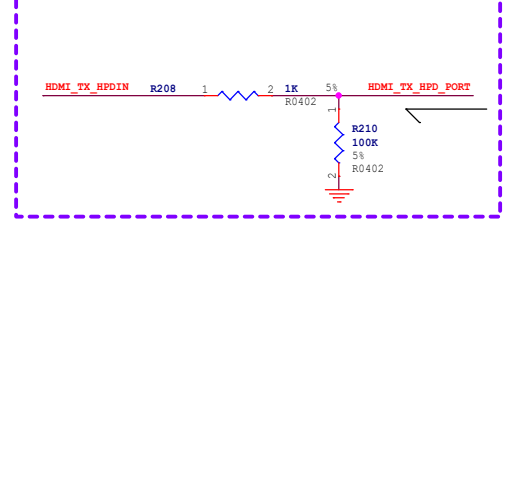

HDMI2.0 TX

Cj <= 0.4pF

HDMI TX DDC

HDMI TX HPD

HDMI TX CEC