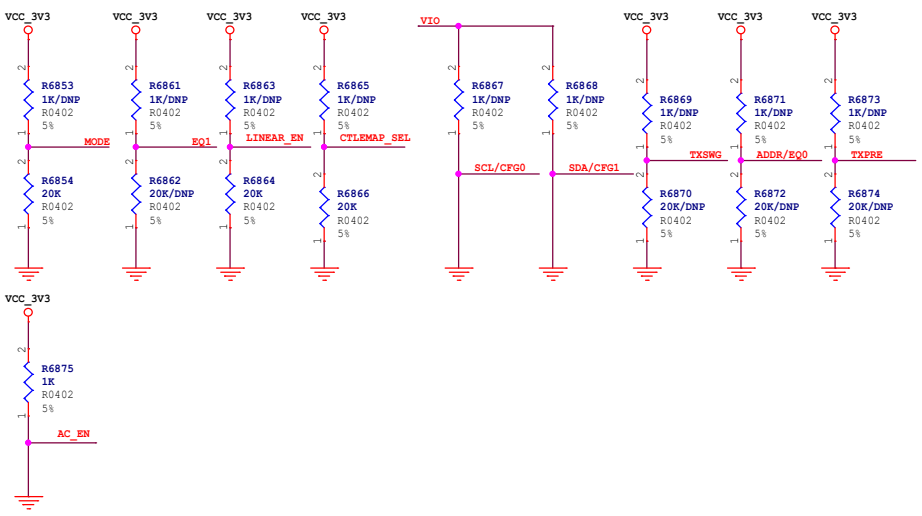

HDMI2.0 TX

Cj <= 0.4pF

HDMI TX DDC

HDMI TX HPD

HDMI TX CEC