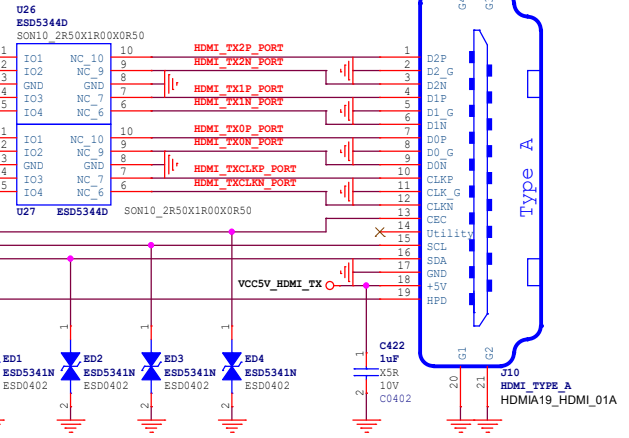

HDMI2.0 TX

Cj <= 0.4pF

HDMI TX DDC

HDMI TX HPD

HDMI TX CEC