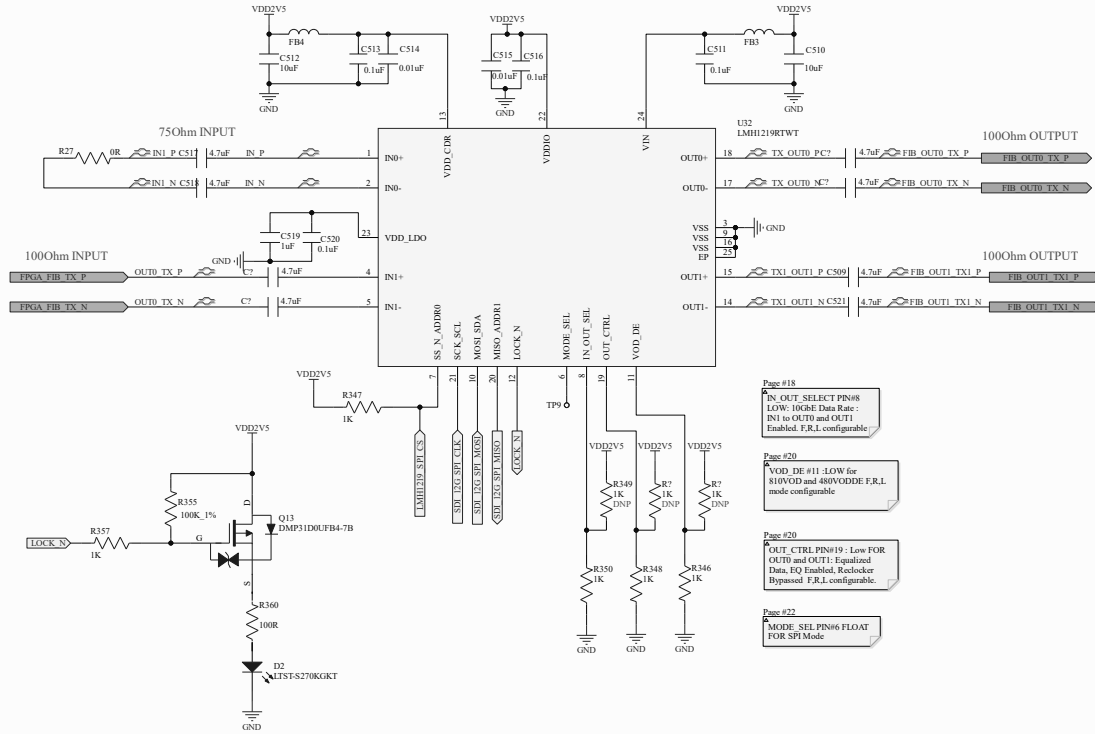

LMH1219

SFP+ MSA TX CONNECTOR