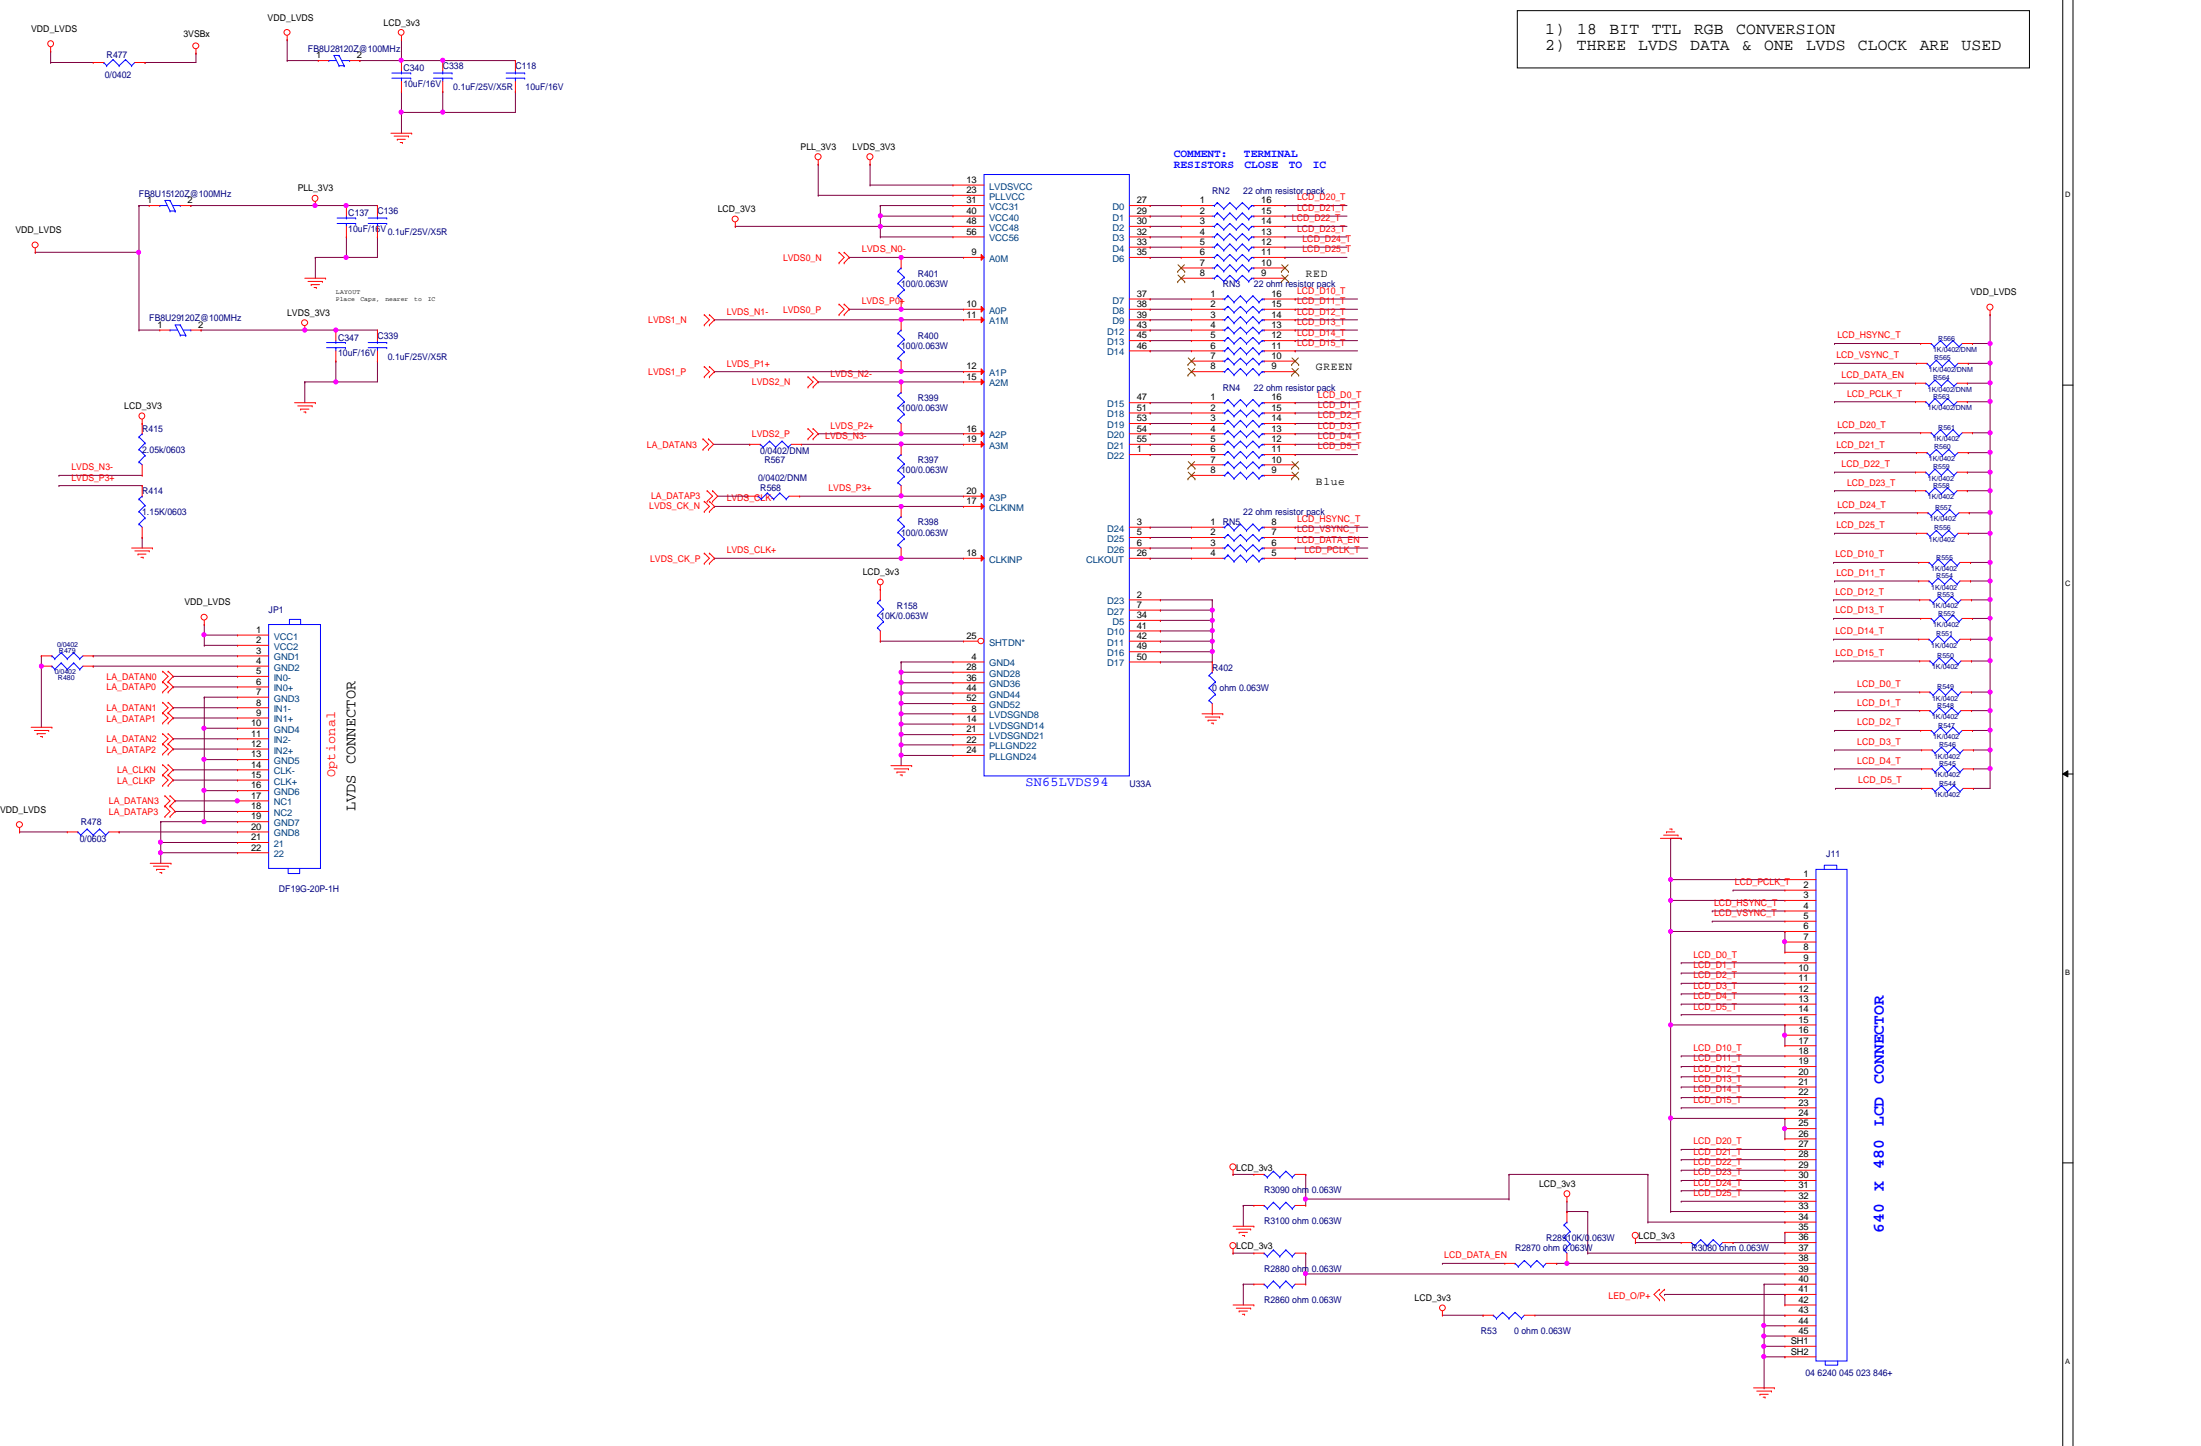

- 1) 18 BIT TTL RGB CONVERSION
- 2) THREE LVDS DATA & ONE LVDS CLOCK ARE USED

Title		<Title>	
Size	Document Number	Rev	
C	<Doc>	<Rev>	
Date:	Saturday, September 24, 2016	Sheet	27 of 36