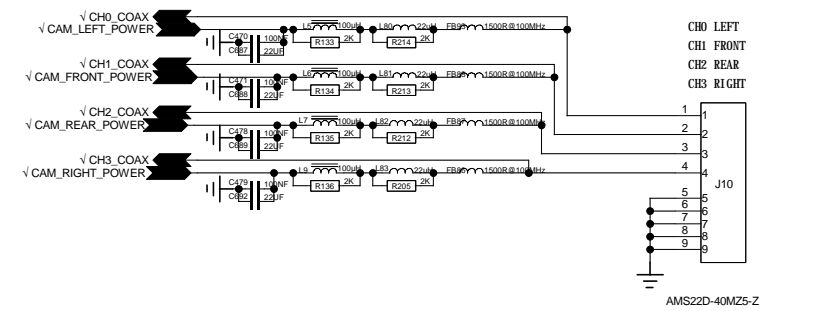

AVM_DS90UB962Q

AVM_COAX_POWER

AVM_DS90UB962Q_POWER

AVM_CONNECTOR

DRAWING NUMBER		
SHBET	OF 8	REV