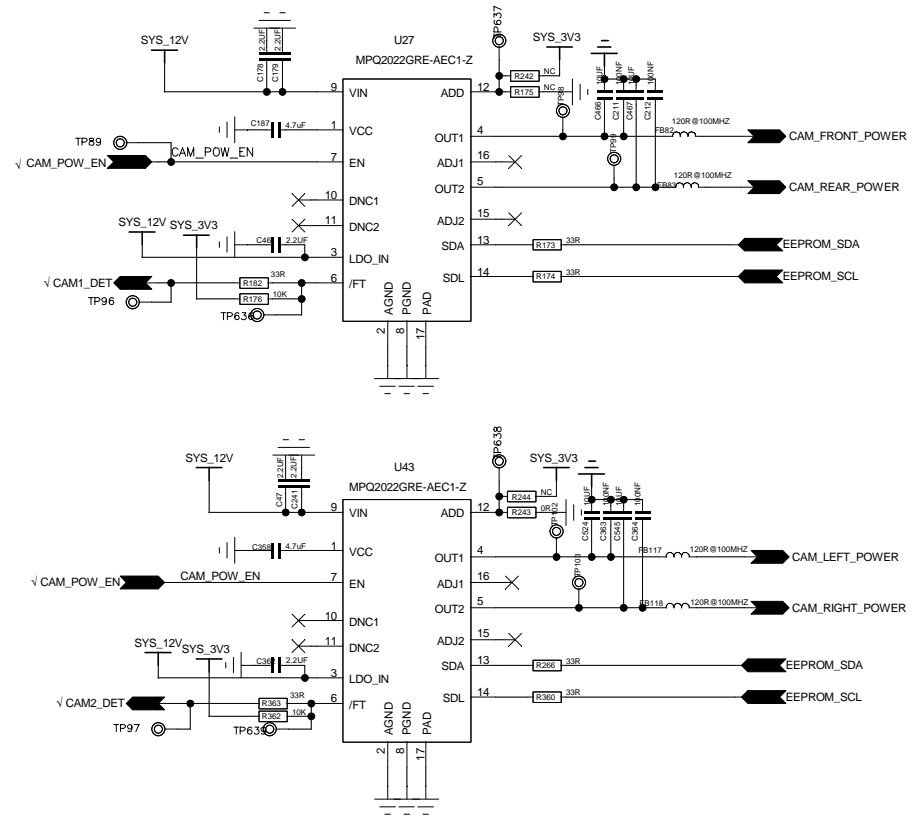

AVM_DS90UB962Q

AVM_COAX_POWER

AVM_DS90UB962Q_POWER

AVM_CONNECTOR

DRAWING NUMBER		
SHBET	OF 8	REV