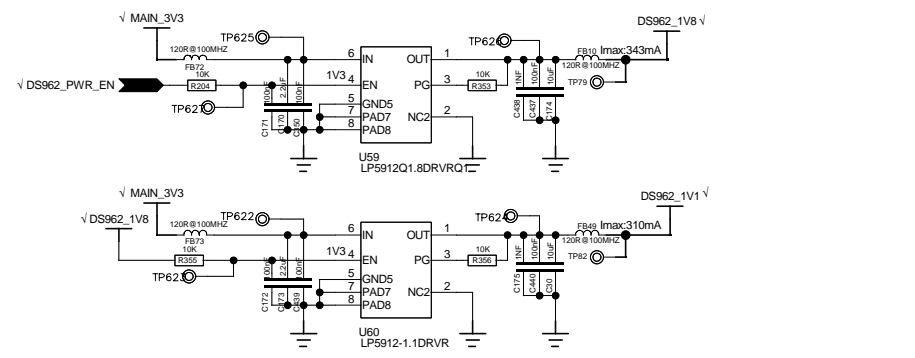

AVM_DS90UB962Q

AVM_COAX_POWER

AVM_DS90UB962Q_POWER

AVM_CONNECTOR

DRAWING NUMBER		
SHBET	OF 8	REV