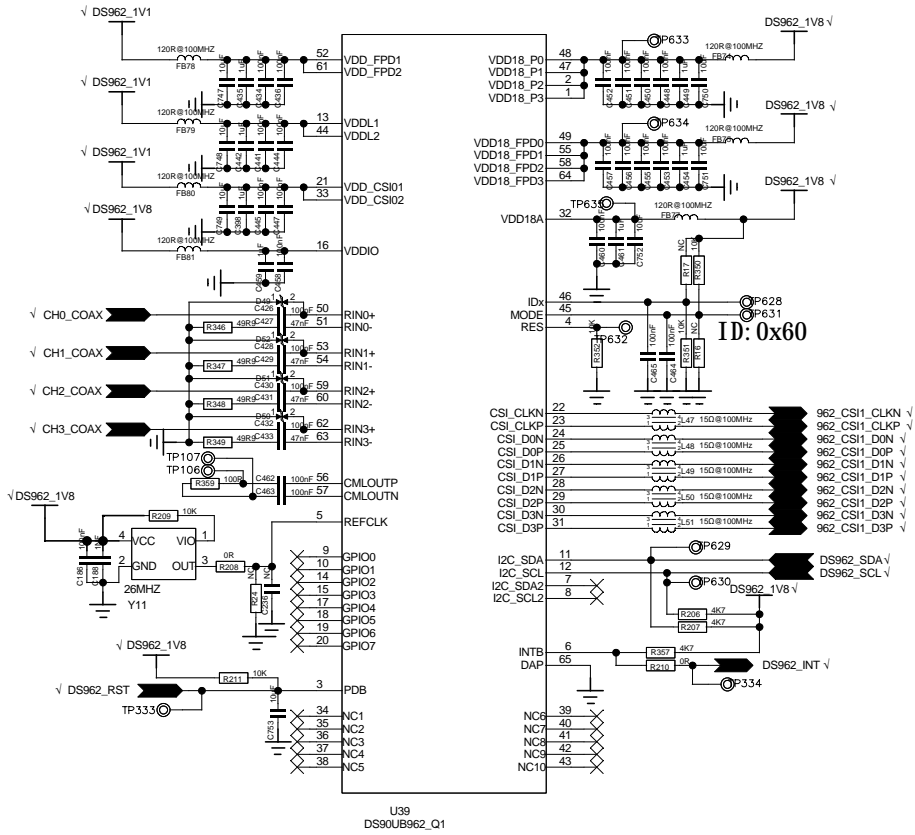

AVM_DS90UB962Q

AVM_COAX_POWER

AVM_DS90UB962Q_POWER

AVM_CONNECTOR

DRAWING NUMBER		
SHBET	OF 8	REV