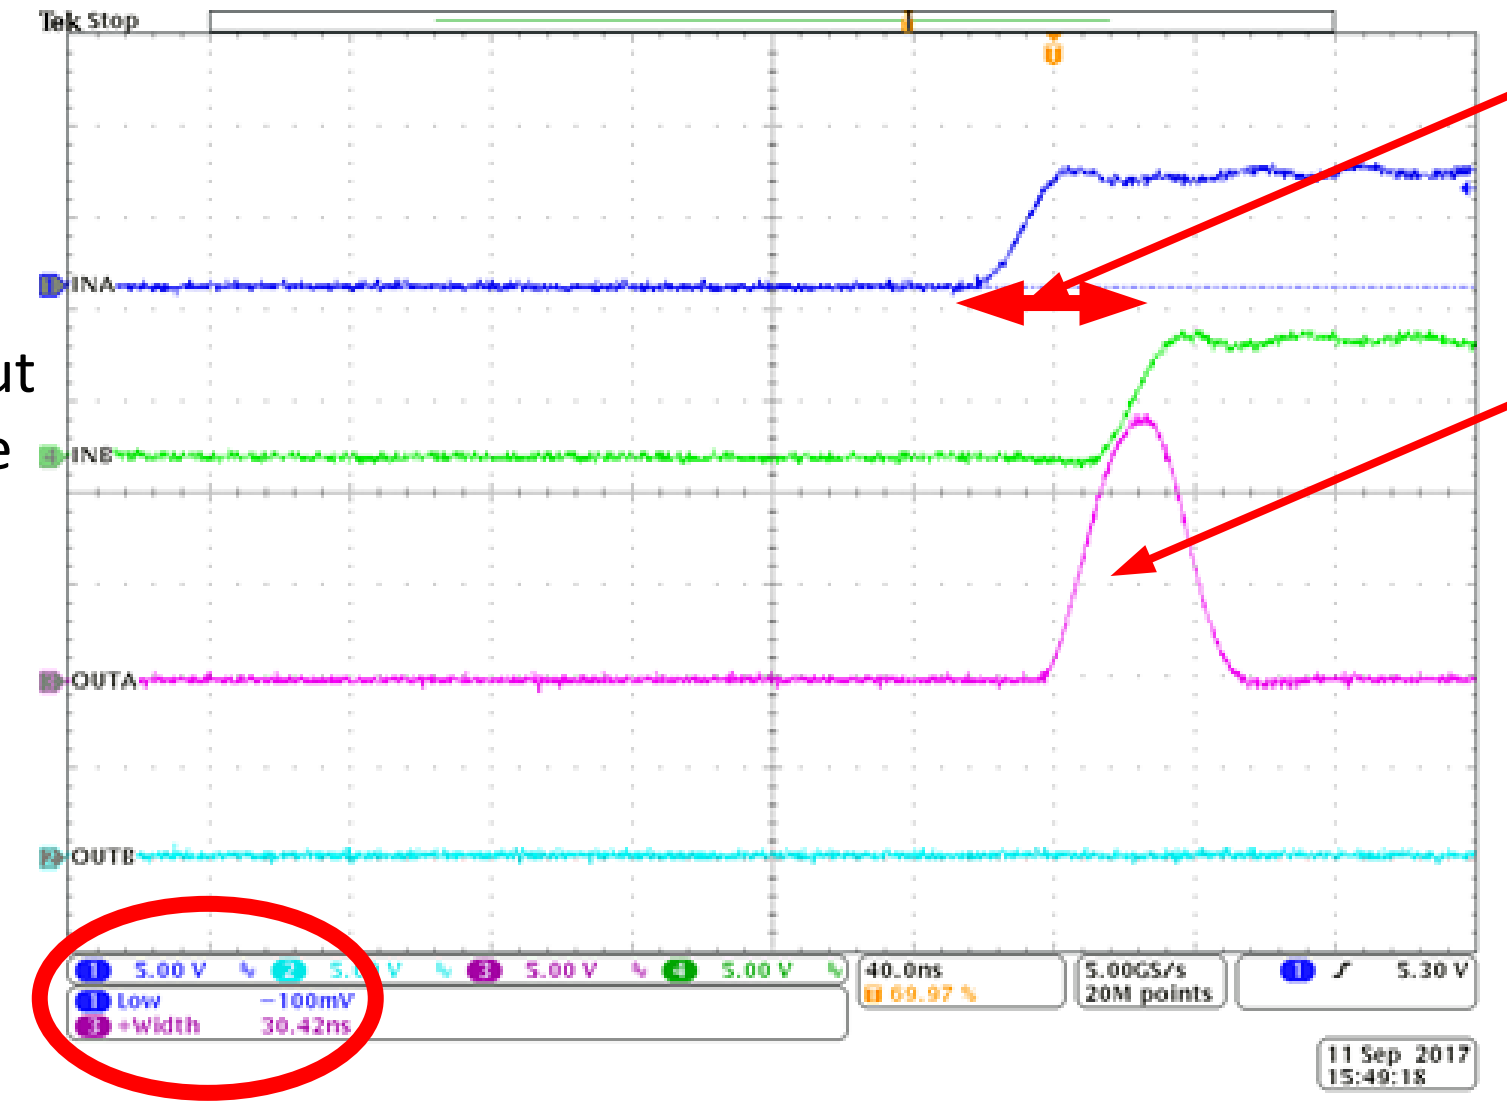

20ns

12V
Output
Pulse

30ns

12V+
Output
Pulse

Zoomed out → OUTB