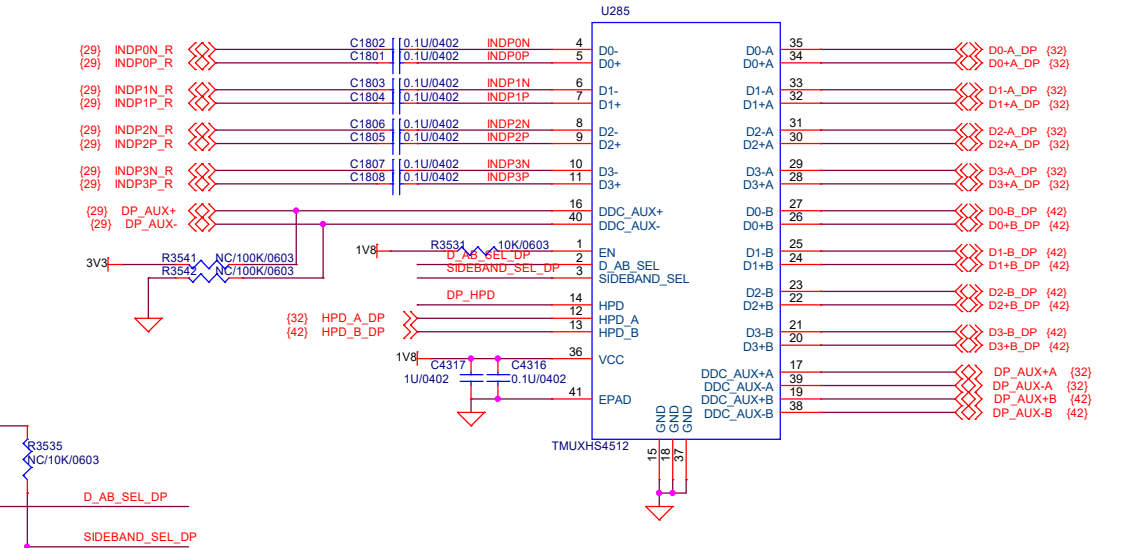

Title				PSGS-2834XAF	
Size	Document	Number			Rev
	CustomReserved	DP and HDMI			A1
Date:	Tuesday, April 21, 2026		Sheet	42	of 43

Table 7-1. Functional Table

EN	D_AB_SEL	SIDE_BAND_SEL	FUNCTION
L	X	X	Switch disabled. All channels are Hi-Z.
H	L	L	All A channels are enabled. All B channels are Hi-Z.
H	L	H	All A data high-speed channels are enabled and B sideband channels are enabled. All other channels are Hi-Z.
H	H	L	All B data high-speed channels are enabled and A sideband channels are enabled. All other channels are Hi-Z.
H	H	H	All B channels are enabled. All A channels are Hi-Z.