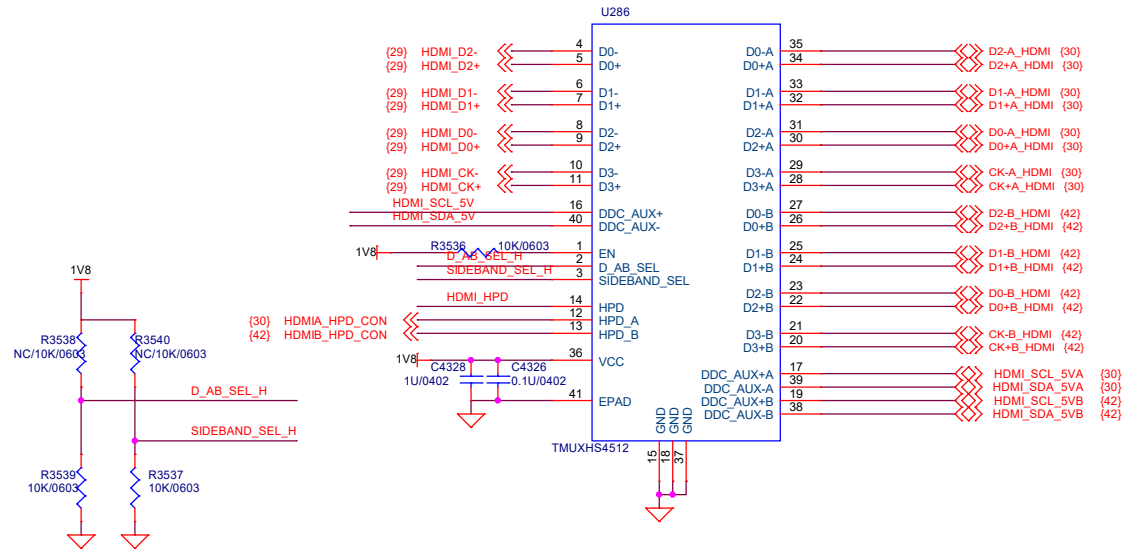

Title				PSGS-2834XAF	
Size	Document	Number			Rev
	CustomReserved	DP and HDMI			A1
Date:	Tuesday, April 21, 2026		Sheet	42	of 43

Table 7-1. Functional Table

EN	D_AB_SEL	SIDE_BAND_SEL	FUNCTION
L	X	X	Switch disabled. All channels are Hi-Z.
H	L	L	All A channels are enabled. All B channels are Hi-Z.
H	L	H	All A data high-speed channels are enabled and B sideband channels are enabled. All other channels are Hi-Z.
H	H	L	All B data high-speed channels are enabled and A sideband channels are enabled. All other channels are Hi-Z.
H	H	H	All B channels are enabled. All A channels are Hi-Z.